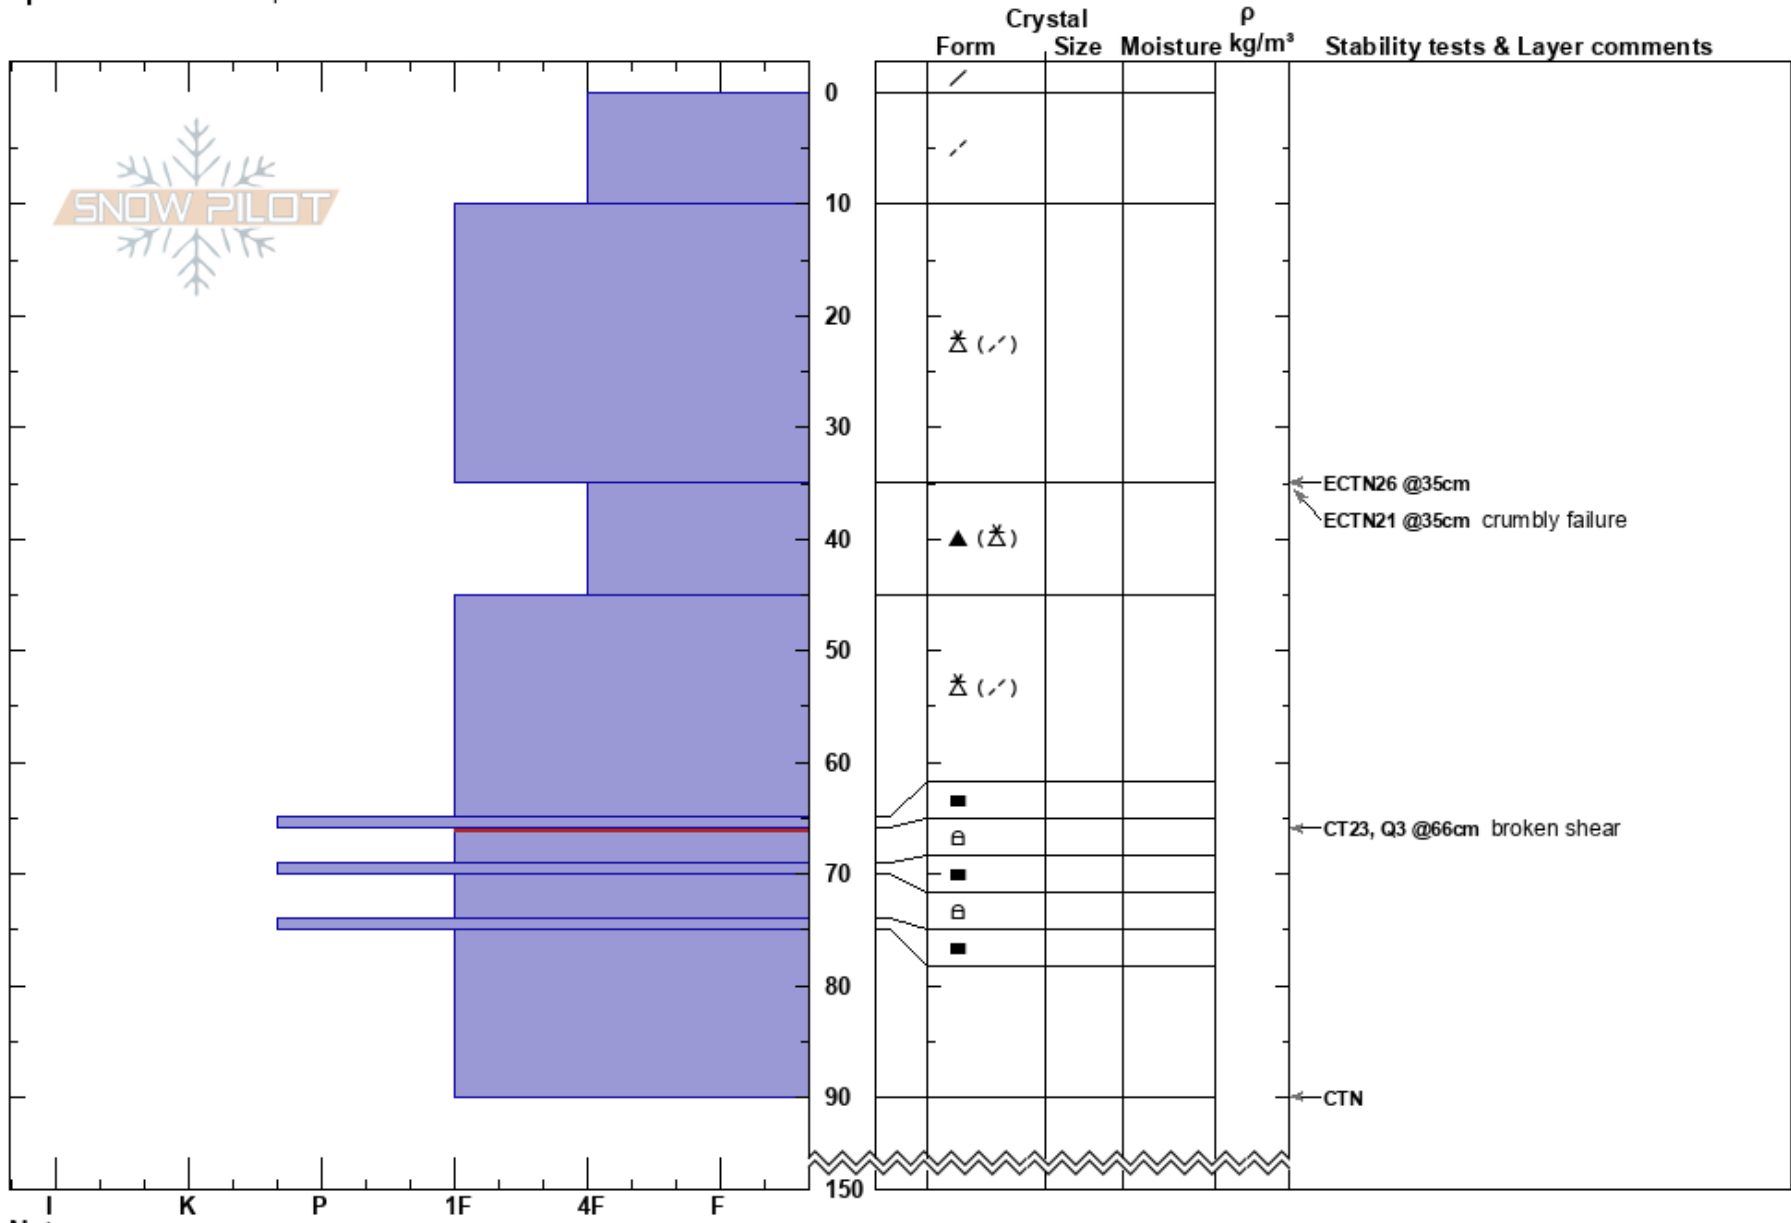

Upper Darwin Bowls
 Aoraki/Mt Cook
 New Zealand
Elevation: 2210 m
Aspect: NE
Specifics: We skied slope

Alpine Guides
 04/08/2023 - 12:30
Co-ord: -43.52775N, 170.31798E
Slope Angle: 25°
Wind Loading:

Stability:
Air Temperature: HS: 150
Sky Cover: BKN PF: 20 66-69cm: Problematic layer
Precipitation: NO PS: 5
Wind: Calm