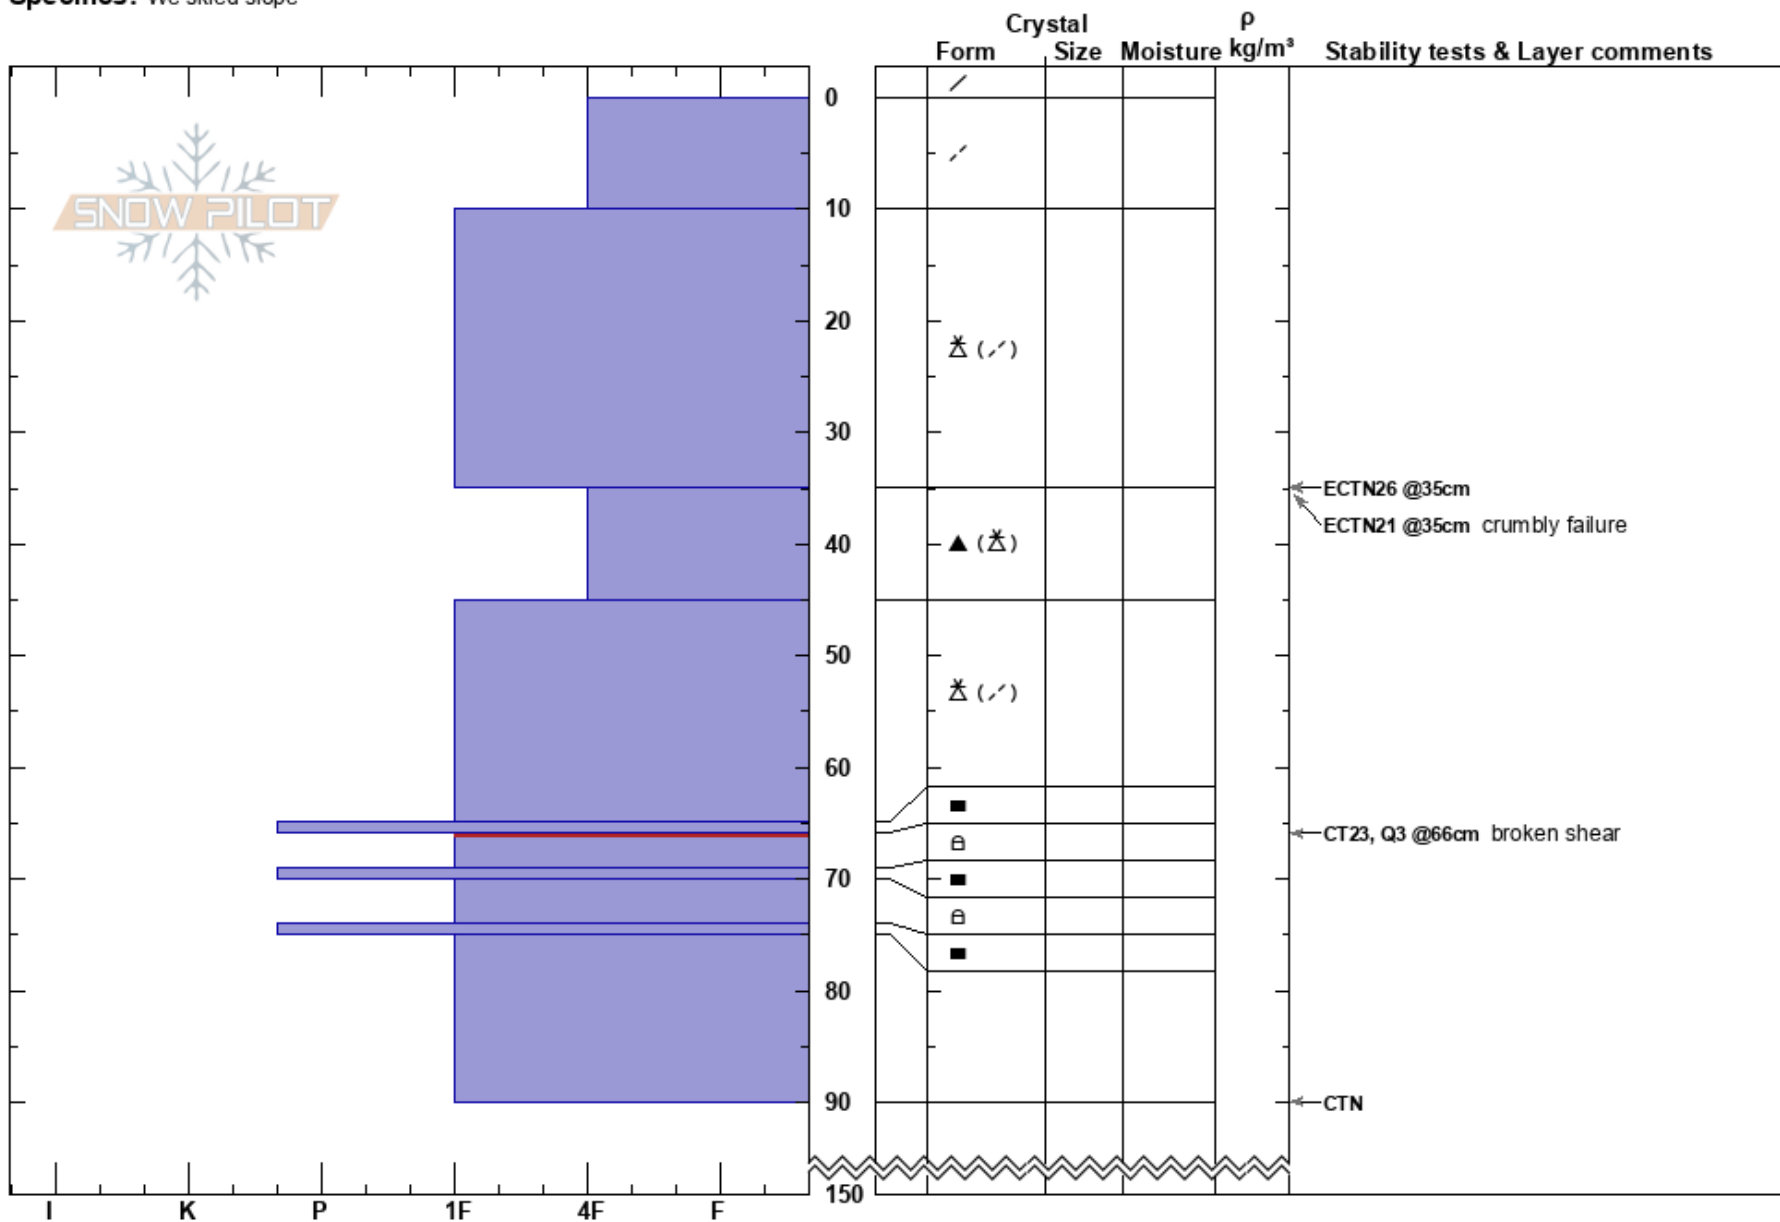

Upper Darwin Bowls
 Aoraki/Mt Cook
 New Zealand
Elevation: 2210 m
Aspect: NE
Specifics: We skied slope

Alpine Guides
 04/08/2023 - 12:30
Co-ord: -43.52775N, 170.31798E
Slope Angle: 25°
Wind Loading:

Stability:
Air Temperature: HS: 150
Sky Cover: BKN PF: 20 66-69cm: Problematic layer
Precipitation: NO PS: 5
Wind: Calm