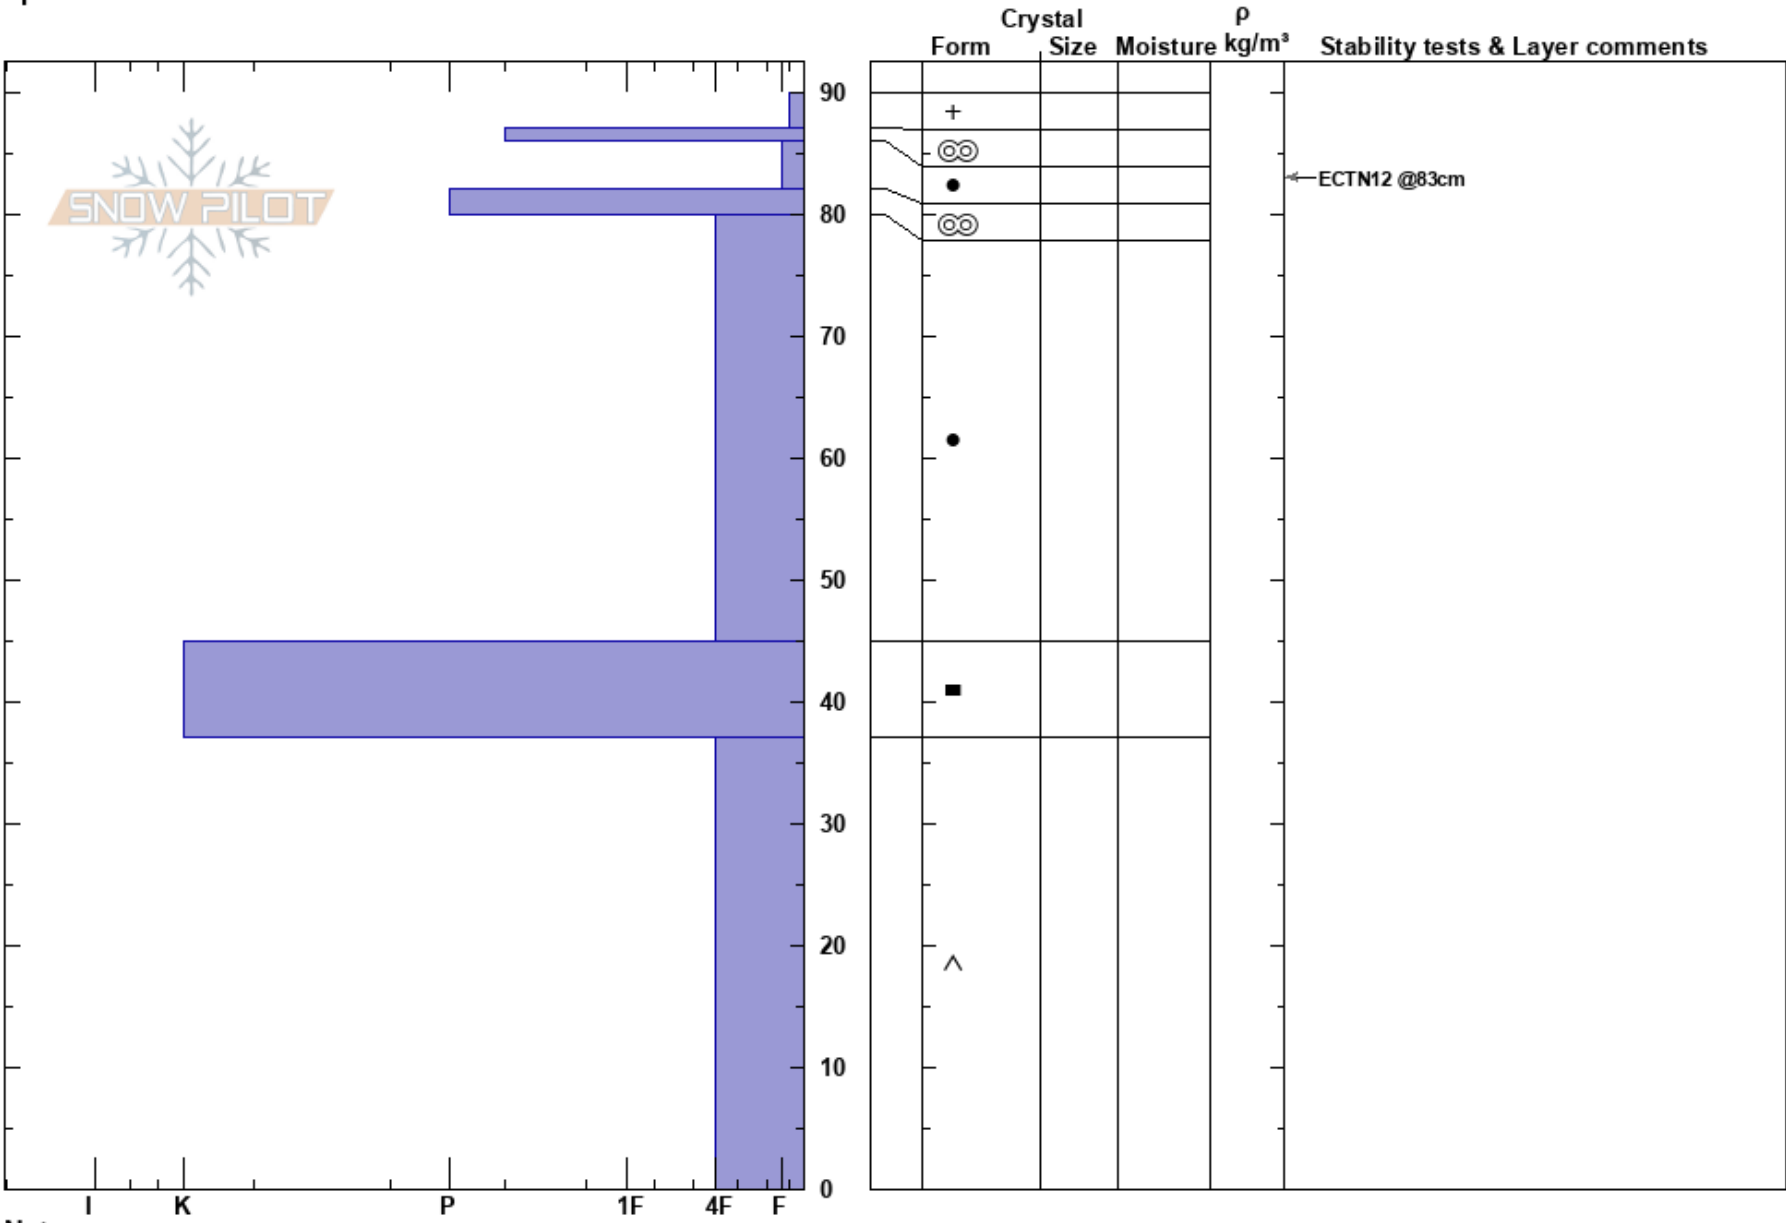

Huge
 Remarkables Range
 New Zealand
Elevation: 1986 m
Aspect: SE
Specifics:

Harris Mountain
 05/08/2023 - 13:00
Co-ord: -45.09933N, 168.83165E
Slope Angle: 32°
Wind Loading: previous

Stability:
Air Temperature: -2.5°C
Sky Cover: OVC
Precipitation: NO
Wind: SW Light Breeze

HS: 90
PF: 10
PS: 3

Layer Notes:

Notes: