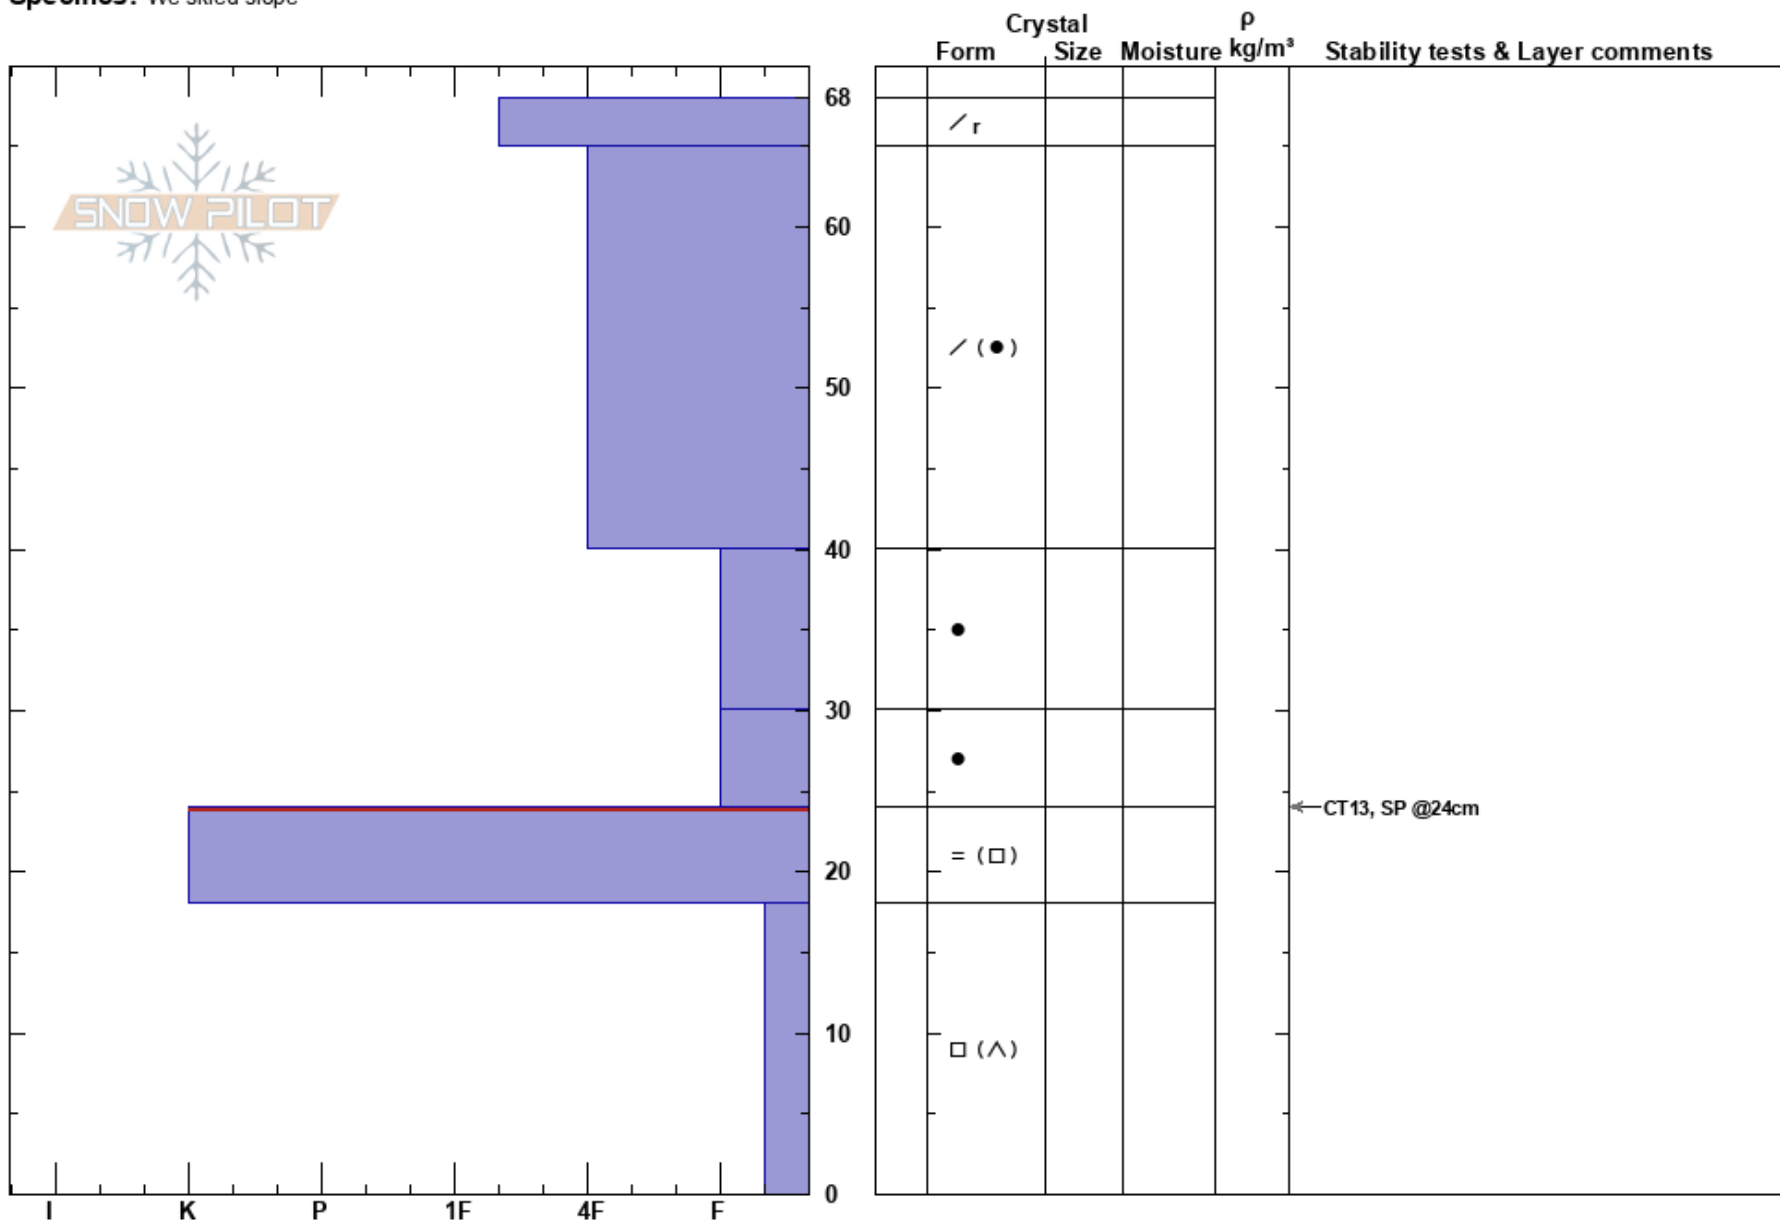

Upper Basin 2023-1  
 Cardrona  
 New Zealand  
**Elevation:** 1745 m  
**Aspect:** SE  
**Specifics:** We skied slope

Steve Schreiber  
 03/08/2023 - 14:00  
**Co-ord:**  
**Slope Angle:** 23°  
**Wind Loading:** previous

**Stability:** Fair  
**Air Temperature:** -1°C  
**Sky Cover:** FEW  
**Precipitation:** NO  
**Wind:** W Moderate

**HS:** 68  
**PF:** 40  
**PS:** 5  
 24-18cm: Problematic layer

Notes: