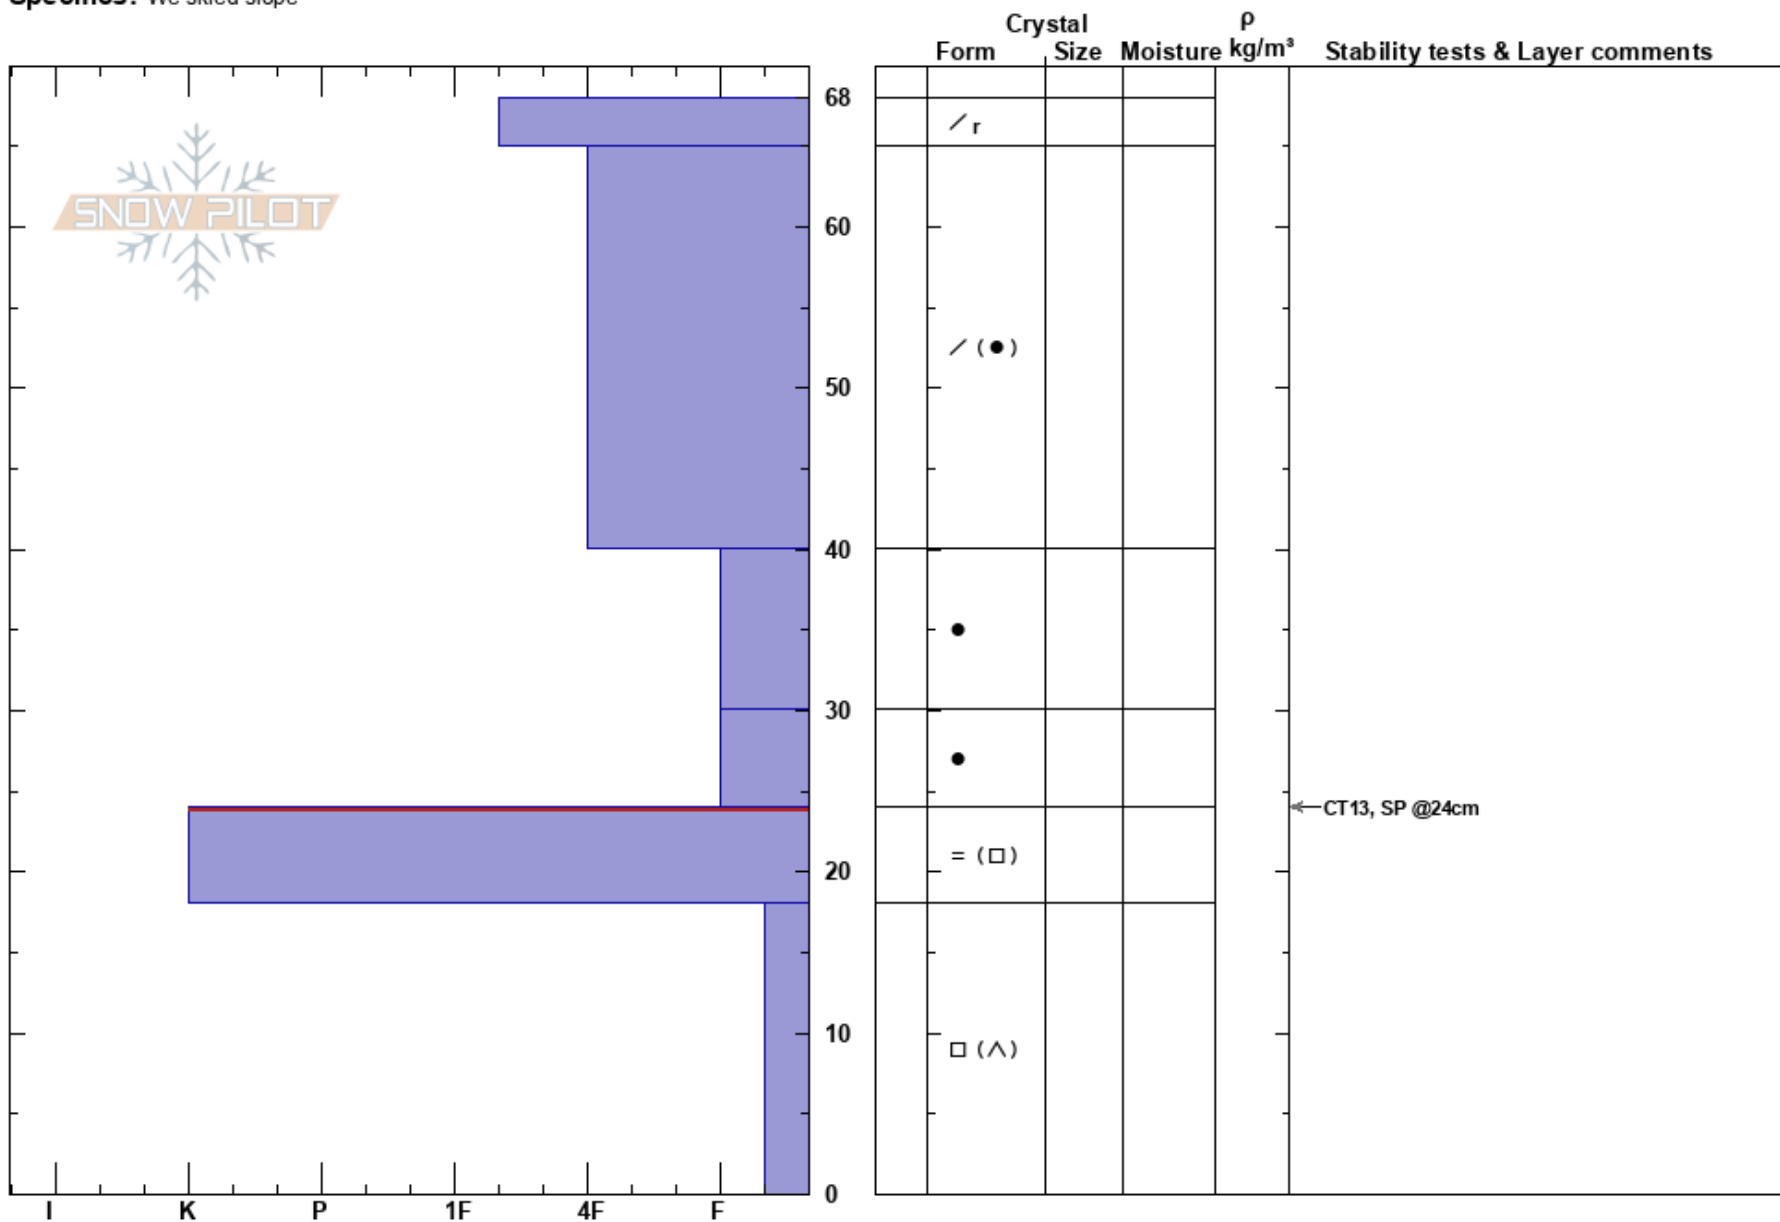

Upper Basin 2023-1
 Cardrona
 New Zealand
Elevation: 1745 m
Aspect: SE
Specifics: We skied slope

Steve Schreiber
 03/08/2023 - 14:00
Co-ord:
Slope Angle: 23°
Wind Loading: previous

Stability: Fair
Air Temperature: -1°C
Sky Cover: FEW
Precipitation: NO
Wind: W Moderate

HS: 68
PF: 40
PS: 5
 24-18cm: Problematic layer

Notes: