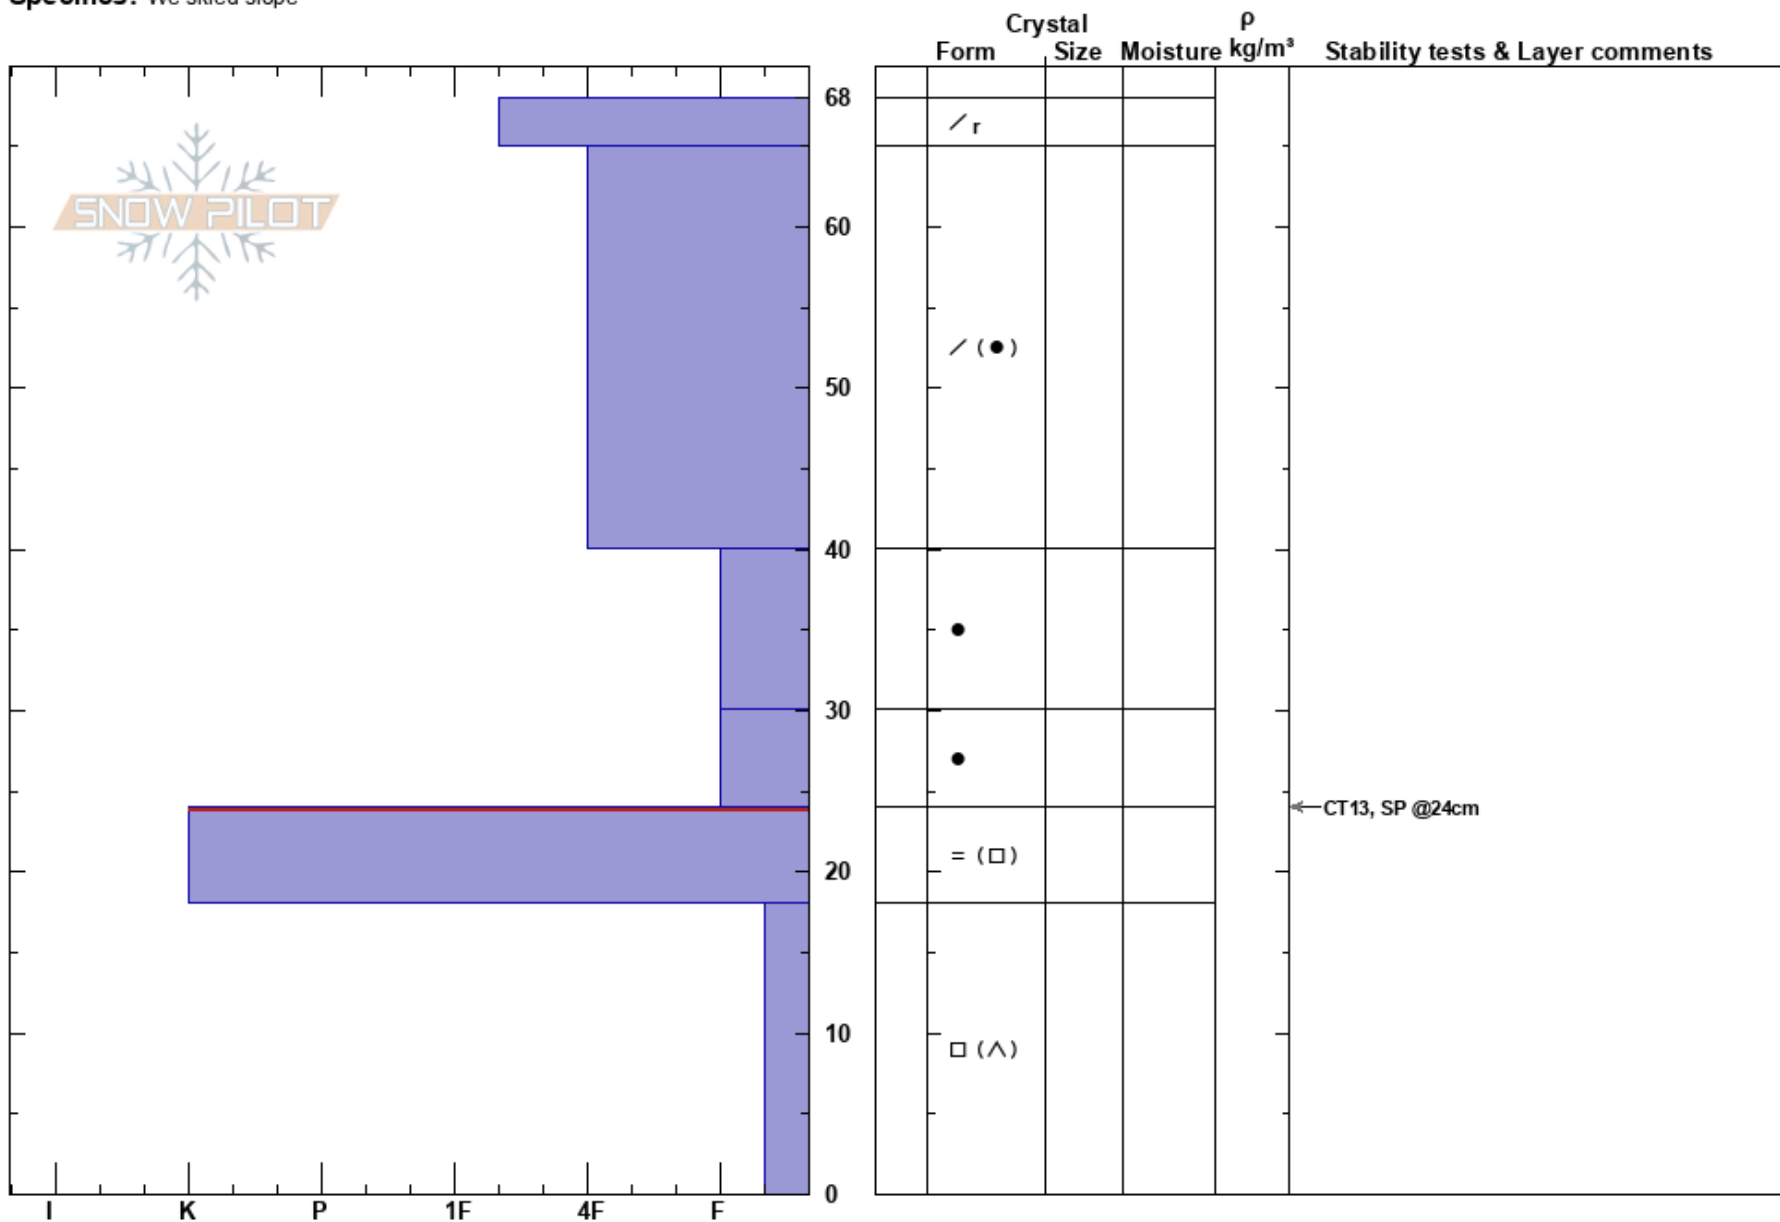

Upper Basin 2023-1  
 Cardrona  
 New Zealand  
**Elevation:** 1745 m  
**Aspect:** SE  
**Specifics:** We skied slope

Steve Schreiber  
 03/08/2023 - 14:00  
**Co-ord:**  
**Slope Angle:** 23°  
**Wind Loading:** previous

**Stability:** Fair  
**Air Temperature:** -1°C  
**Sky Cover:** FEW  
**Precipitation:** NO  
**Wind:** W Moderate

**HS:** 68  
**PF:** 40  
**PS:** 5  
 24-18cm: Problematic layer

**Notes:**