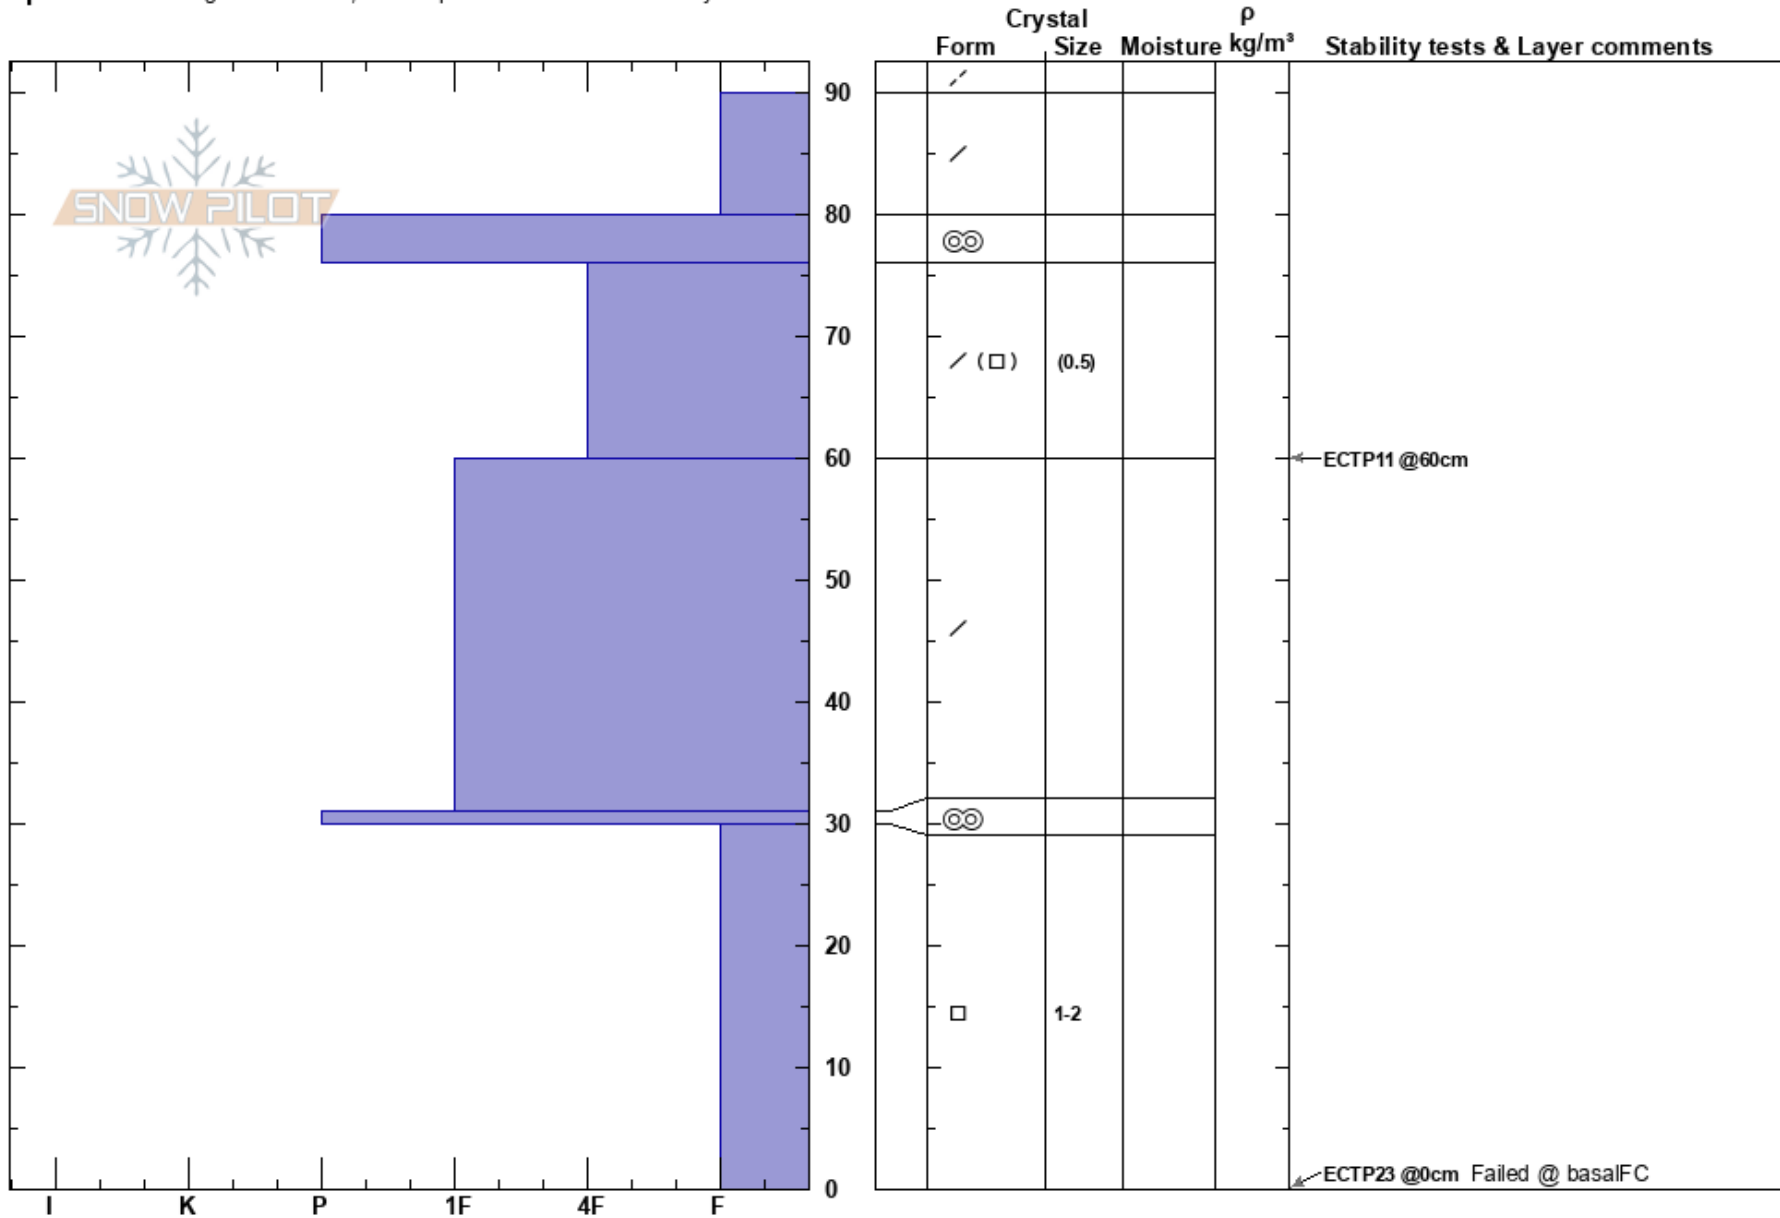

Sphinx South
 Craigieburn Range
 New Zealand
Elevation: 1900 m
Aspect: S

Sarah Vossler
 31/07/2023 - 15:00
Co-ord: -43.19047N, 171.61307W
Slope Angle:
Wind Loading:

Stability:
Air Temperature:
Sky Cover: SCT
Precipitation: NO
Wind: NE Moderate

HS: 90
Layer Notes:
 76-60cm: Problematic layer

Specifics: Pit dug in a Ski Area; Pit is representative of backcountry

Notes: