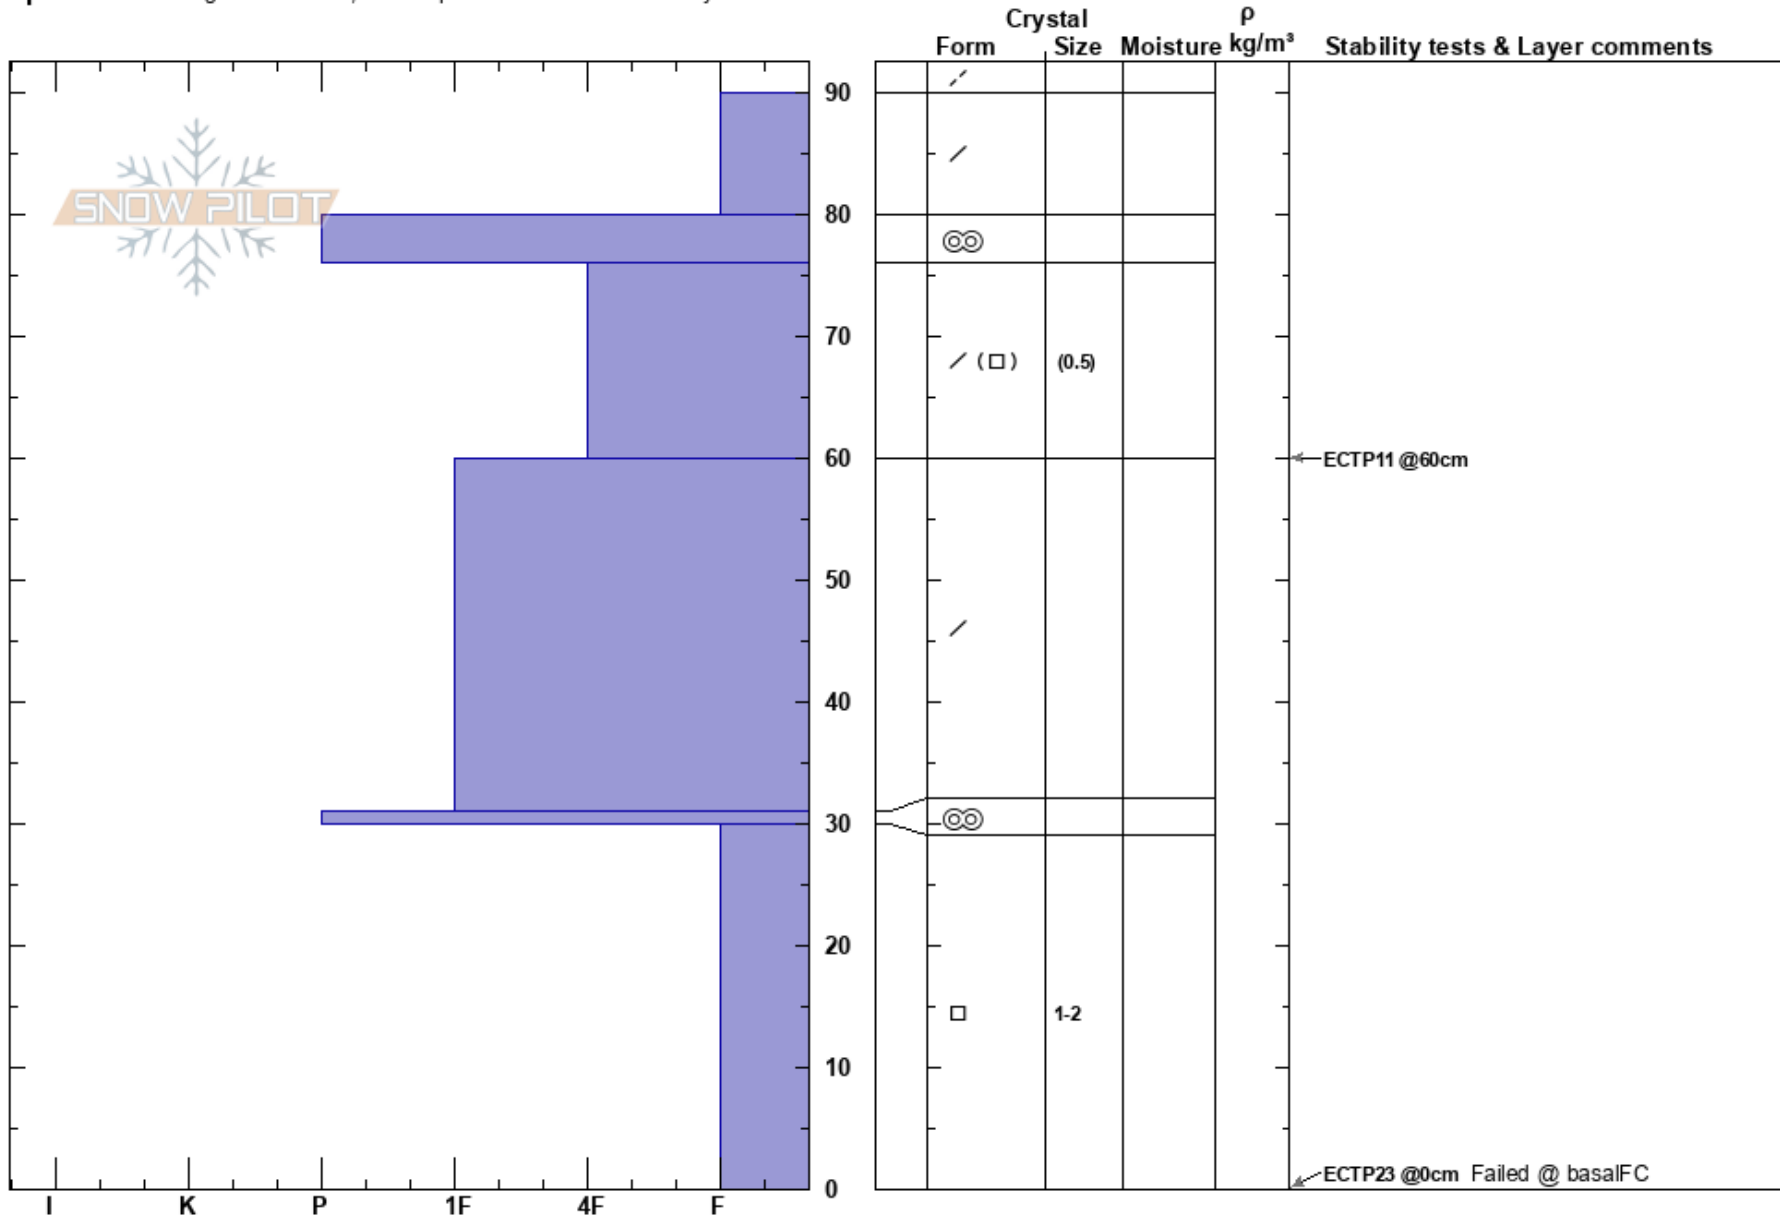

Sphinx South
 Craigieburn Range
 New Zealand
Elevation: 1900 m
Aspect: S

Sarah Vossler
 31/07/2023 - 15:00
Co-ord: -43.19047N, 171.61307W
Slope Angle:
Wind Loading:

Stability: HS:90
Air Temperature:
Sky Cover: SCT
Precipitation: NO
Wind: NE Moderate

Layer Notes:
 76-60cm: Problematic layer

Specifics: Pit dug in a Ski Area; Pit is representative of backcountry

Notes: