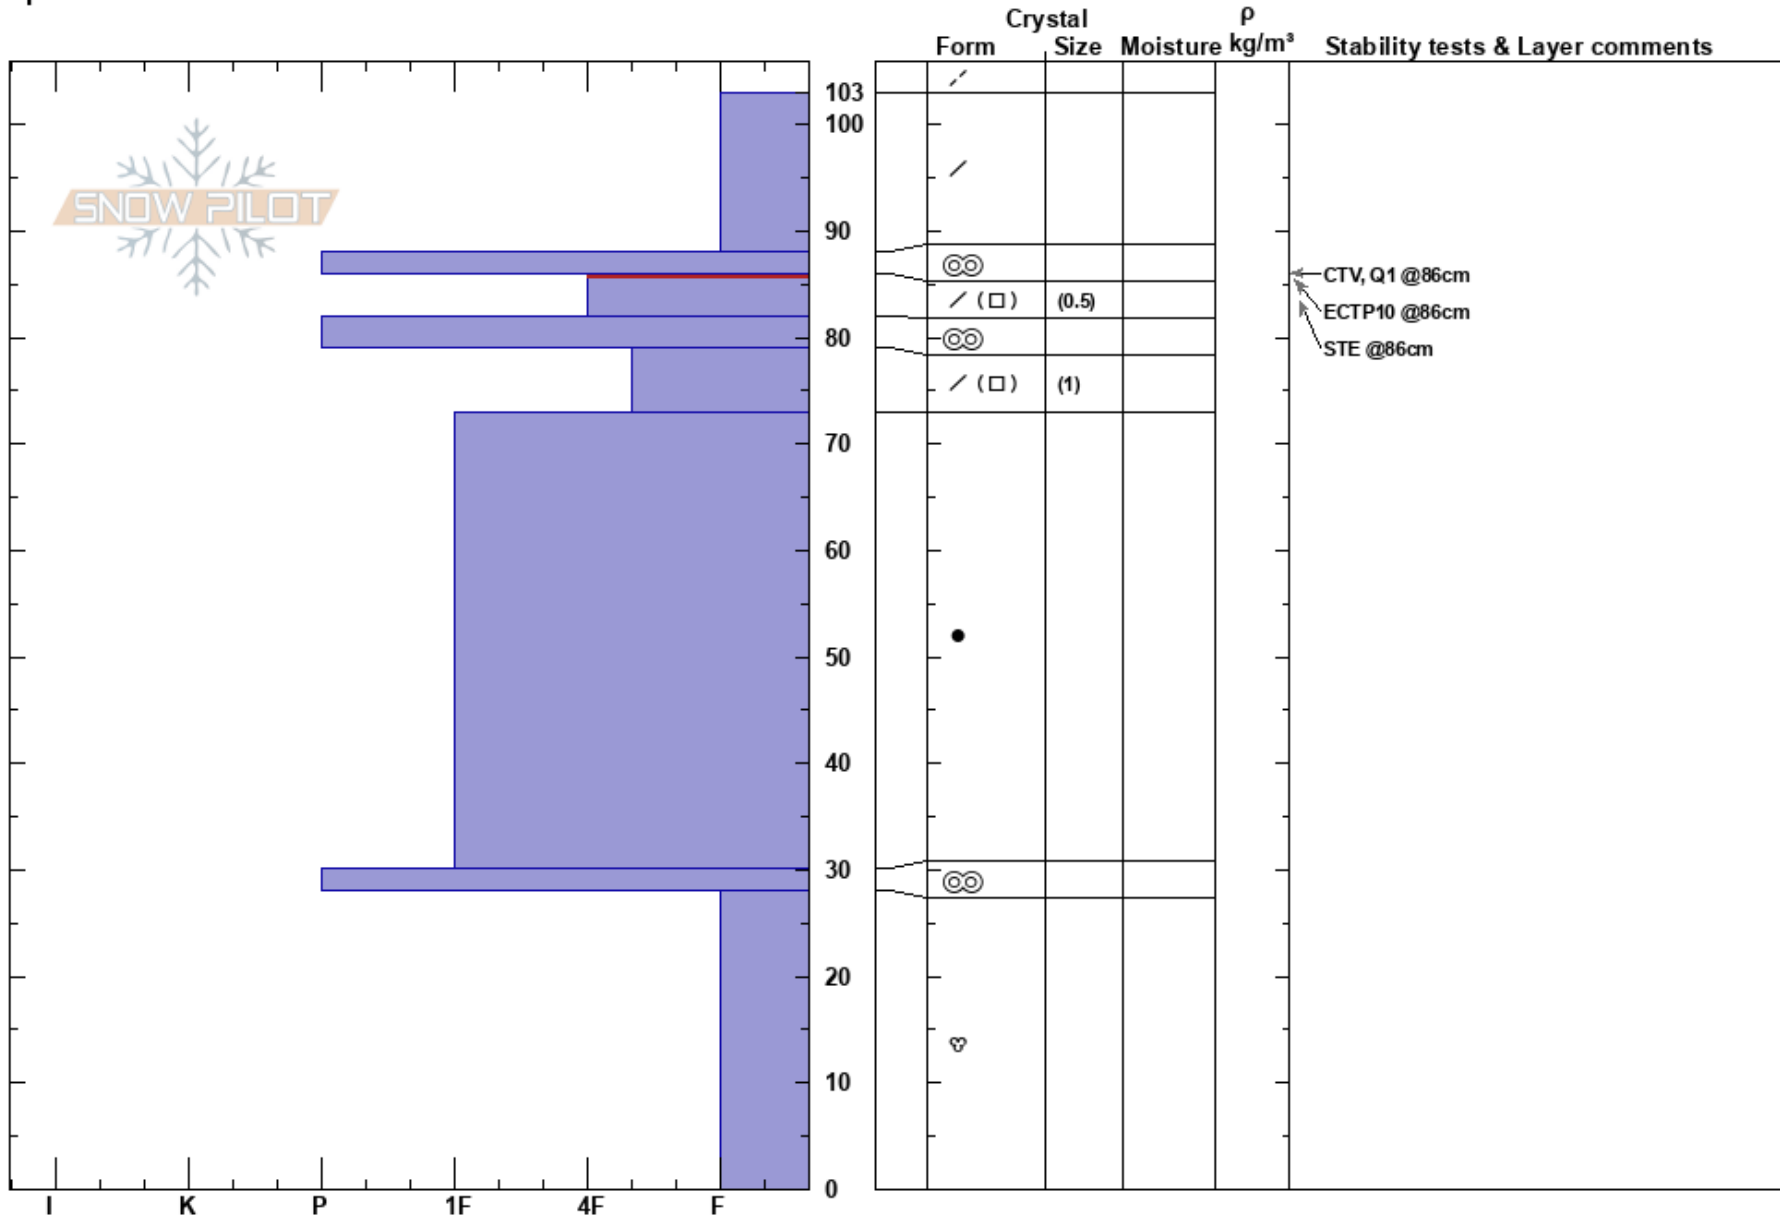

Sphinx Sadle
 Craigieburn Range
 New Zealand
 Elevation: 1900 m
 Aspect: E
 Specifics:

Sarah Vossler
 31/07/2023 - 02:30
 Co-ord: -43.19187N, 171.61352W
 Slope Angle:
 Wind Loading:

Stability:
 Air Temperature:
 Sky Cover: BKN
 Precipitation: NO
 Wind: NE Moderate

HS: 103
 Layer Notes:
 86-82cm: Tests failed on small FC
 86-82cm: Problematic layer

Notes: