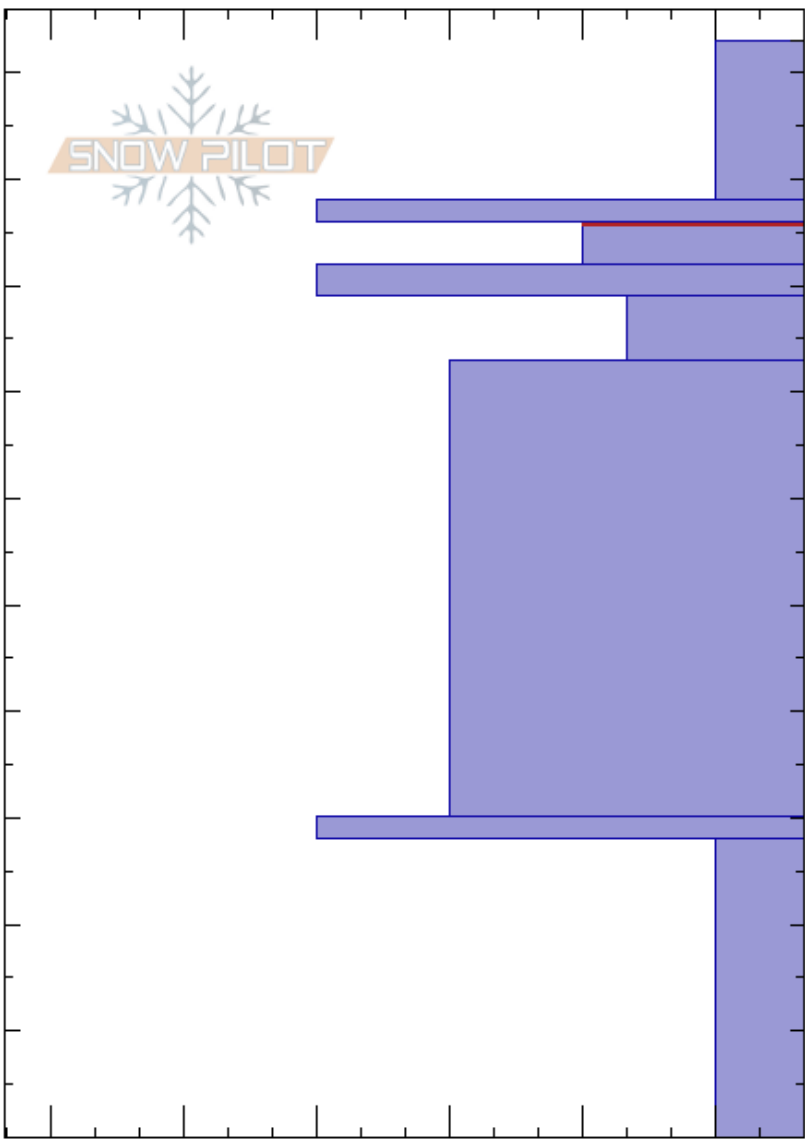

Sphinx Sadle
 Craigieburn Range
 New Zealand
 Elevation: 1900 m
 Aspect: E
 Specifics:

Sarah Vossler
 31/07/2023 - 02:30
 Co-ord: -43.19187N, 171.61352W
 Slope Angle:
 Wind Loading:

Stability:
 Air Temperature:
 Sky Cover: BKN
 Precipitation: NO
 Wind: NE Moderate

HS: 103
 Layer Notes:
 86-82cm: Tests failed on small FC
 86-82cm: Problematic layer

Height (m)	Crystal		Moisture	ρ kg/m ³	Stability tests & Layer comments
	Form	Size			
103	/				
100	/				
90	⊙⊙				
86	/ (□)	(0.5)			CTV, Q1 @86cm ECTP10 @86cm STE @86cm
80	⊙⊙				
75	/ (□)	(1)			
70					
60					
50	•				
40					
30	⊙⊙				
20					
10	⊙				
0					