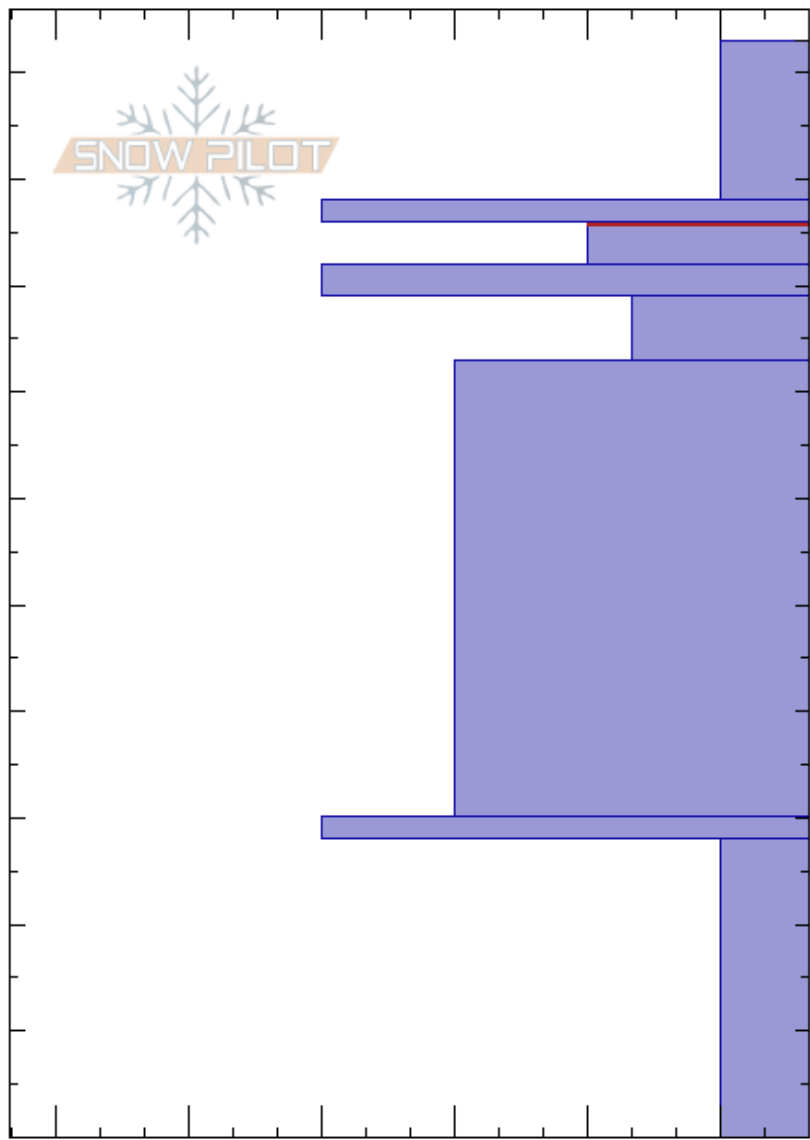

Sphinx Sadle
 Craigieburn Range
 New Zealand
 Elevation: 1900 m
 Aspect: E
 Specifics:

Sarah Vossler
 31/07/2023 - 02:30
 Co-ord: -43.19187N, 171.61352W
 Slope Angle:
 Wind Loading:

Stability:
 Air Temperature:
 Sky Cover: BKN
 Precipitation: NO
 Wind: NE Moderate

HS: 103
 Layer Notes:
 86-82cm: Tests failed on small FC
 86-82cm: Problematic layer

Height (m)	Crystal		Moisture	ρ kg/m ³	Stability tests & Layer comments
	Form	Size			
103	/				
100	/				
90	⊙⊙				
86	/ (□)	(0.5)			CTV, Q1 @86cm ECTP10 @86cm STE @86cm
80	⊙⊙				
75	/ (□)	(1)			
70					
60					
50	•				
40					
30	⊙⊙				
20					
10	⊙				
0					