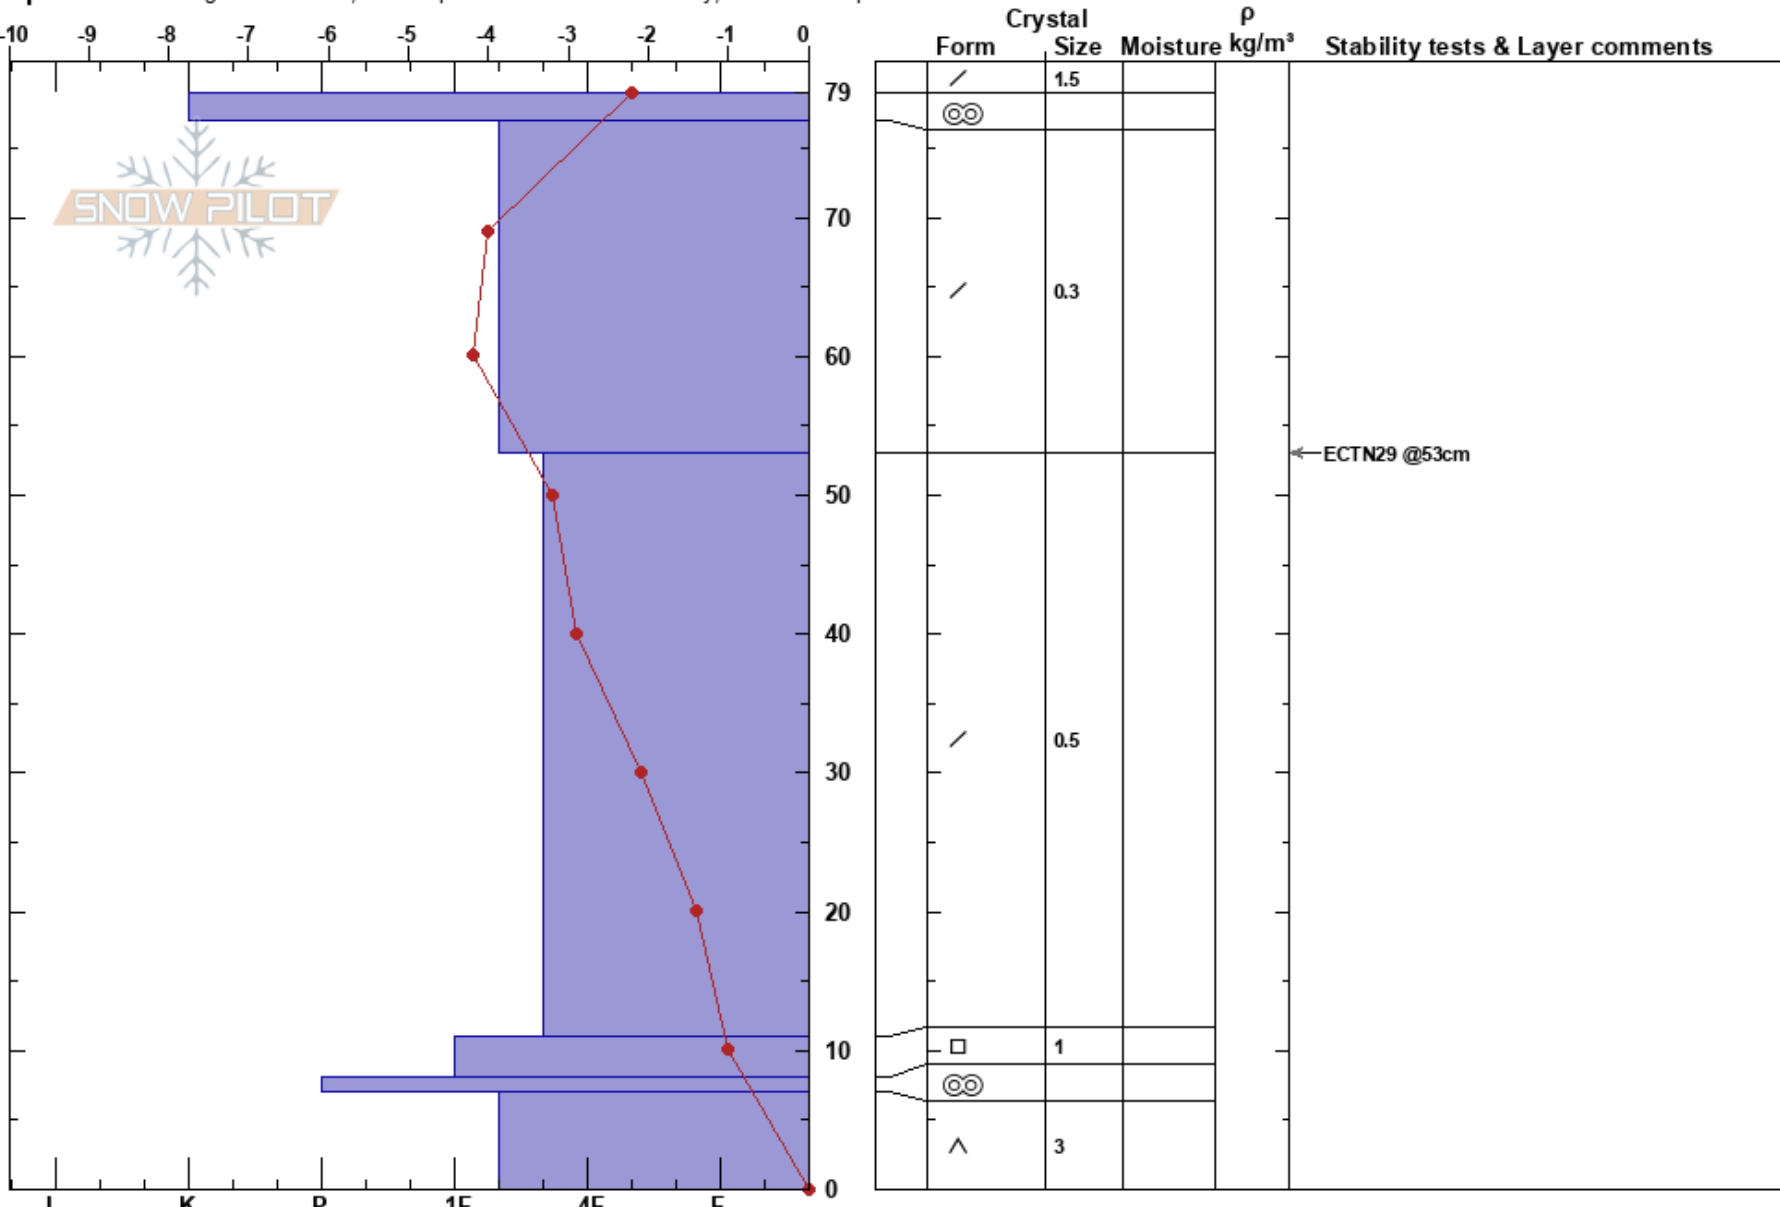

Path 1
 Two Thumbs
 New Zealand
 Elevation: 1575 m
 Aspect: S

Jeremy Whiting
 30/07/2023 - 15:00
 Co-ord: -43.82276S, 170.67073E
 Slope Angle: 30°
 Wind Loading: no

Stability: Very Good HS: 79
 Air Temperature: 3.8°C PF: 50 7-0cm: Problematic layer
 Sky Cover: CLR PS: 0
 Precipitation: NO
 Wind: Calm

Specifics: Pit dug in a Ski Area; Pit is representative of backcountry; We skied slope

Notes: Investigating depth hoar suspected in path 1 @ Roundhill