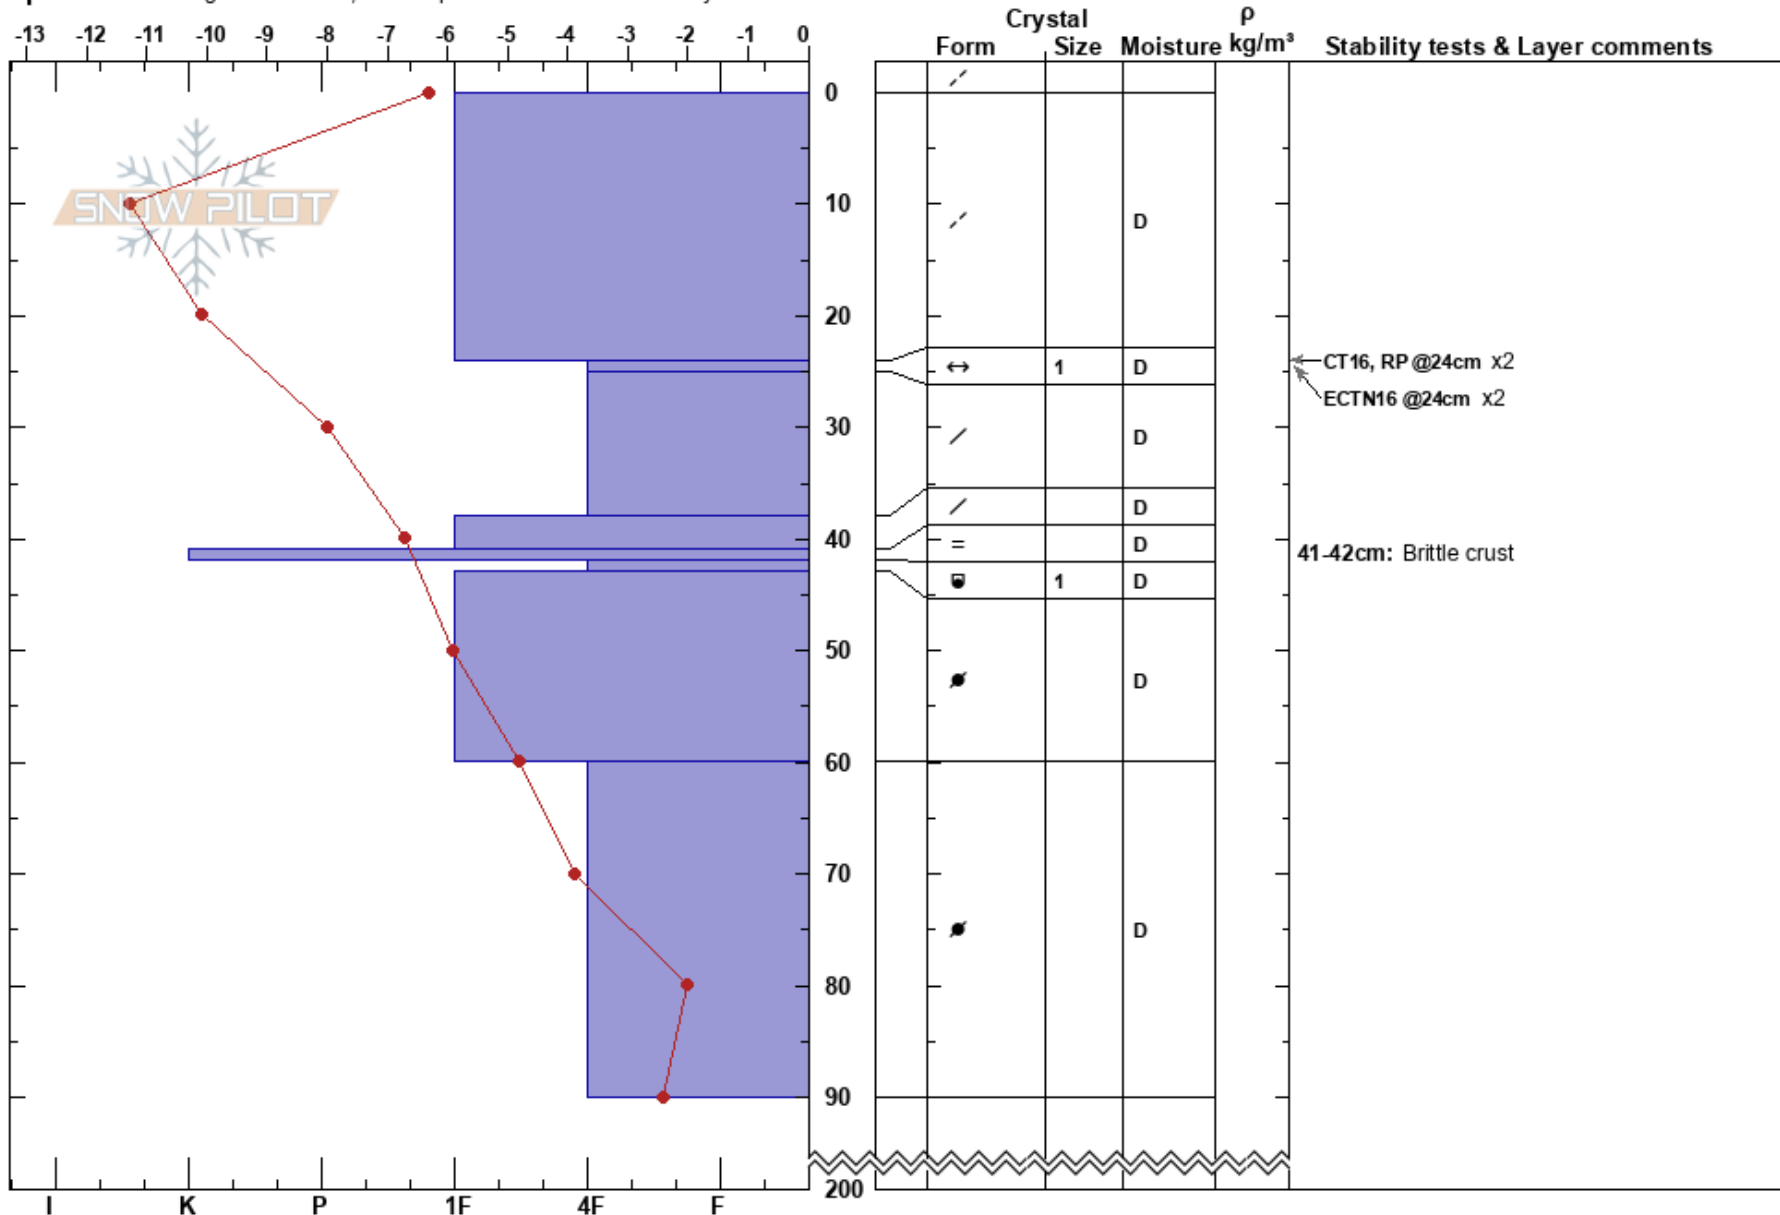

The Couch
 Turoa
 New Zealand
 Elevation: 2300 m
 Aspect: SW

Andy Corkill
 30/07/2023 - 11:30
 Co-ord: -39.29717S, 175.55632E
 Slope Angle: 30°
 Wind Loading: previous

Stability: Fair
 Air Temperature:
 Sky Cover: FEW
 Precipitation: NO
 Wind: Calm

HS:200
 PF: 10 24-25cm: Problematic layer
 PS: 5 41-42cm: Brittle crust

Specifics: Pit dug in a Ski Area; Pit is representative of backcountry

Notes: Pit not dug to ground, I-IFil below.