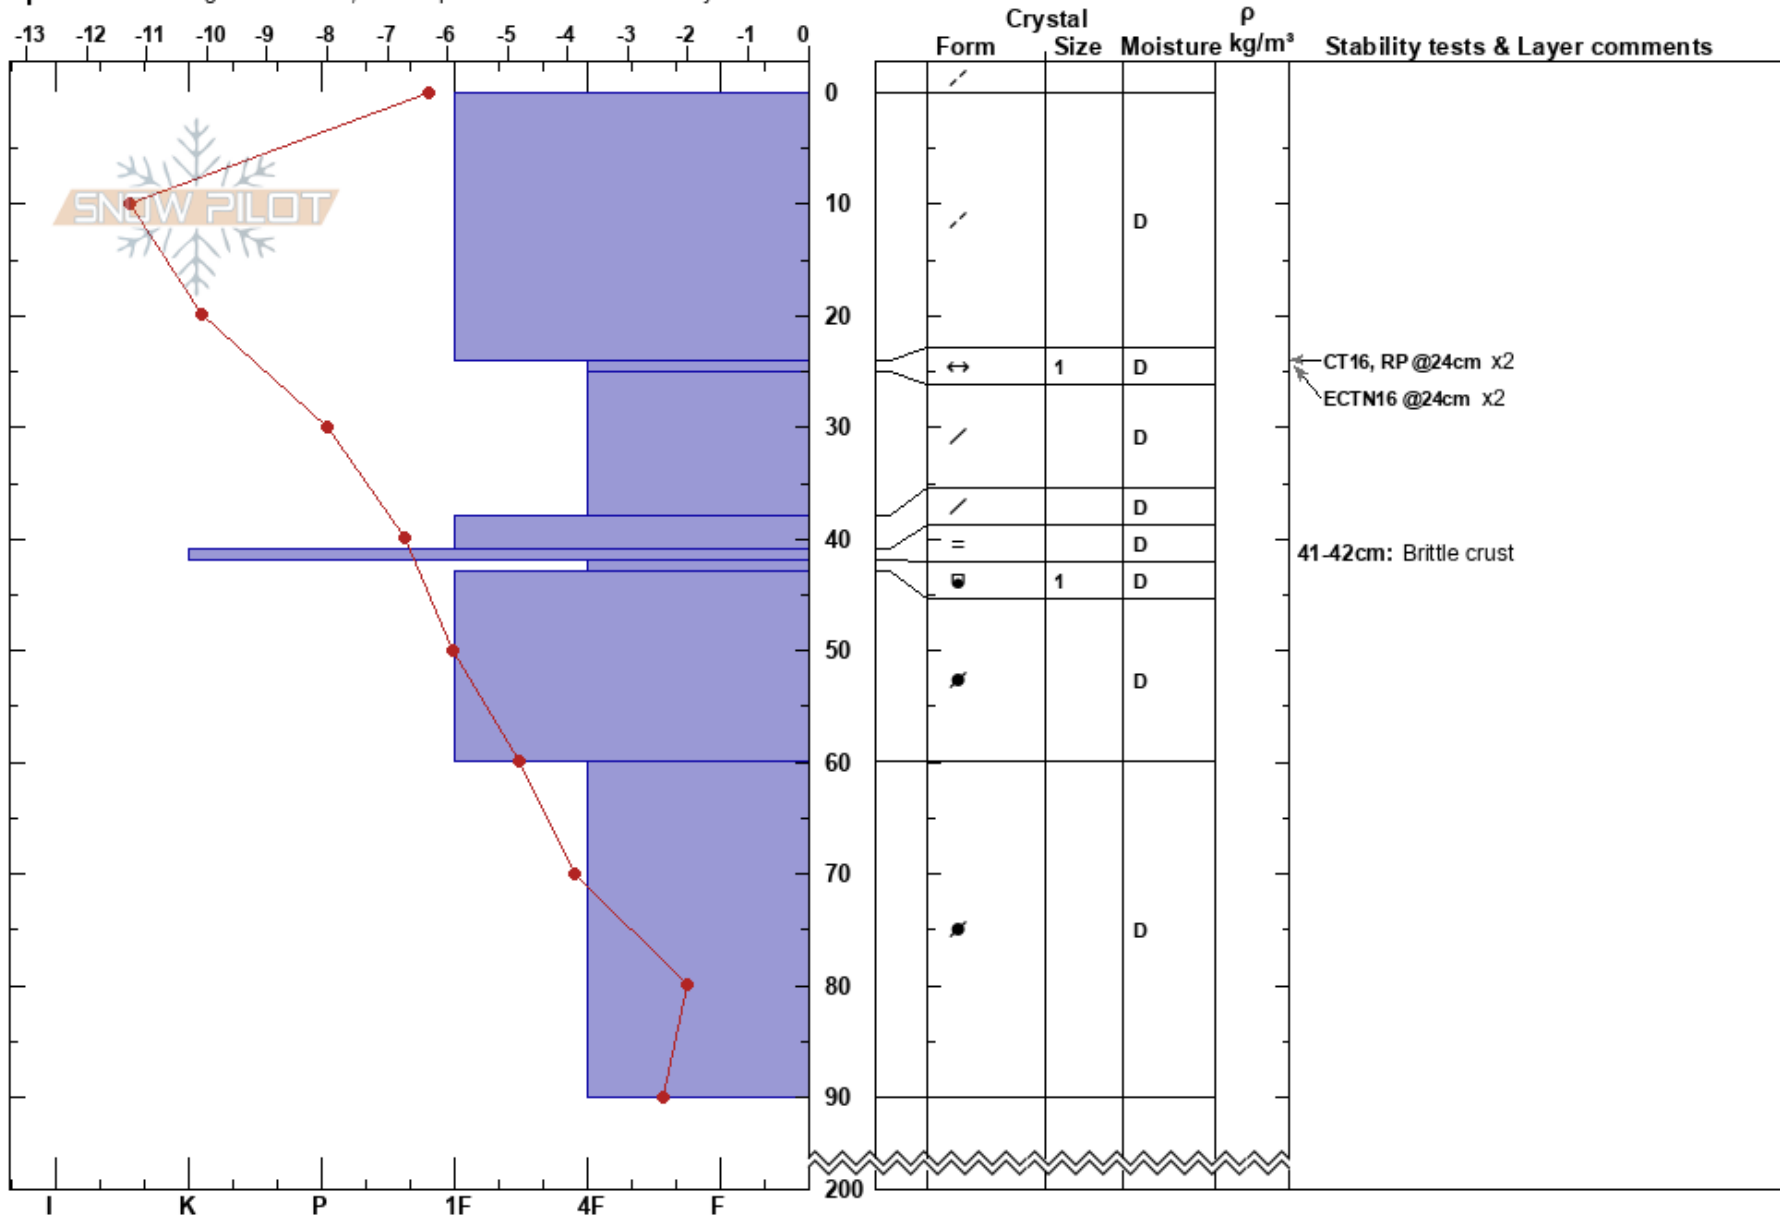

The Couch  
 Turoa  
 New Zealand  
 Elevation: 2300 m  
 Aspect: SW

Andy Corkill  
 30/07/2023 - 11:30  
 Co-ord: -39.29717S, 175.55632E  
 Slope Angle: 30°  
 Wind Loading: previous

Stability: Fair  
 Air Temperature:  
 Sky Cover: FEW  
 Precipitation: NO  
 Wind: Calm

HS:200  
 PF: 10 24-25cm: Problematic layer  
 PS: 5 41-42cm: Brittle crust

Specifics: Pit dug in a Ski Area; Pit is representative of backcountry

Notes: Pit not dug to ground, I-IFil below.