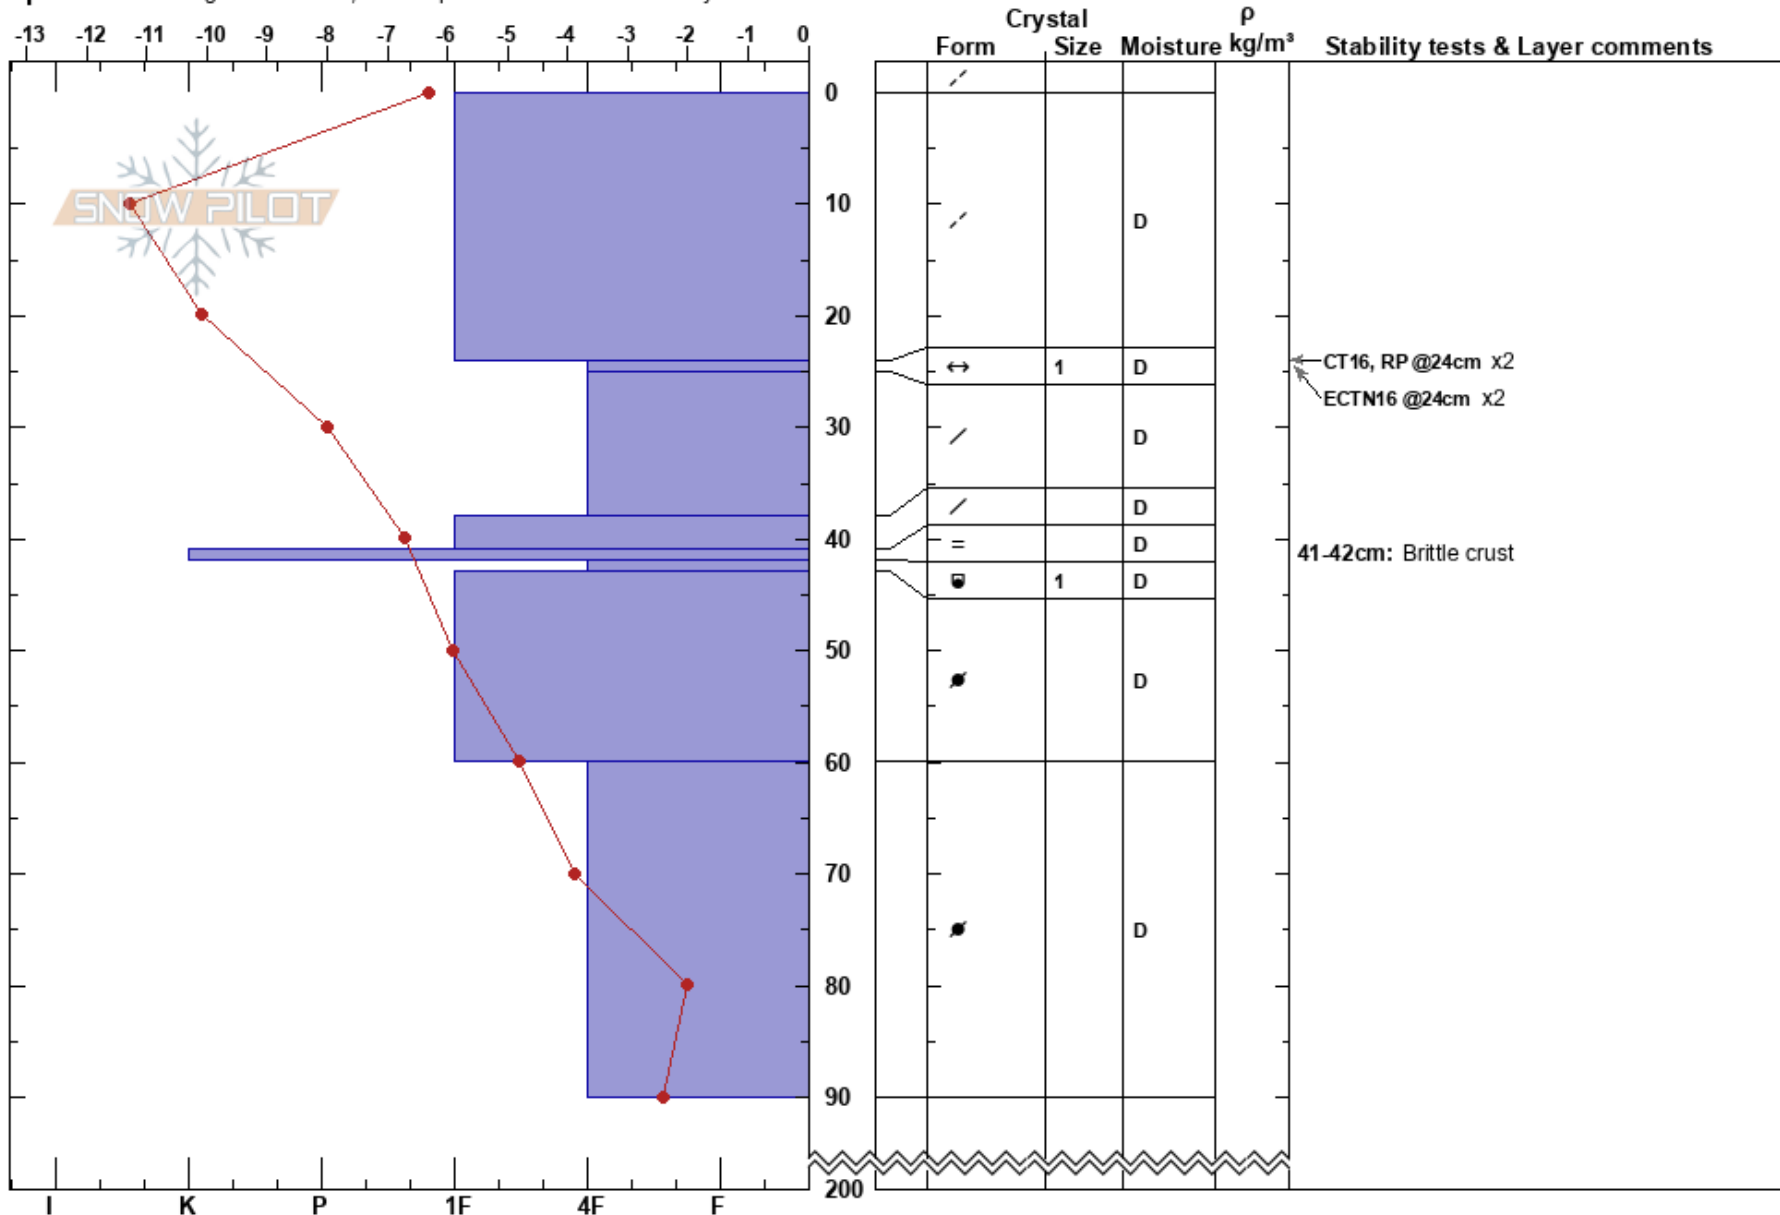

The Couch
 Turoa
 New Zealand
Elevation: 2300 m
Aspect: SW

Andy Corkill
 30/07/2023 - 11:30
Co-ord: -39.29717S, 175.55632E
Slope Angle: 30°
Wind Loading: previous

Stability: Fair
Air Temperature:
Sky Cover: FEW
Precipitation: NO
Wind: Calm

HS: 200
PF: 10
PS: 5
 24-25cm: Problematic layer
 41-42cm: Brittle crust

Specifics: Pit dug in a Ski Area; Pit is representative of backcountry

Notes: Pit not dug to ground, I-IFil below.