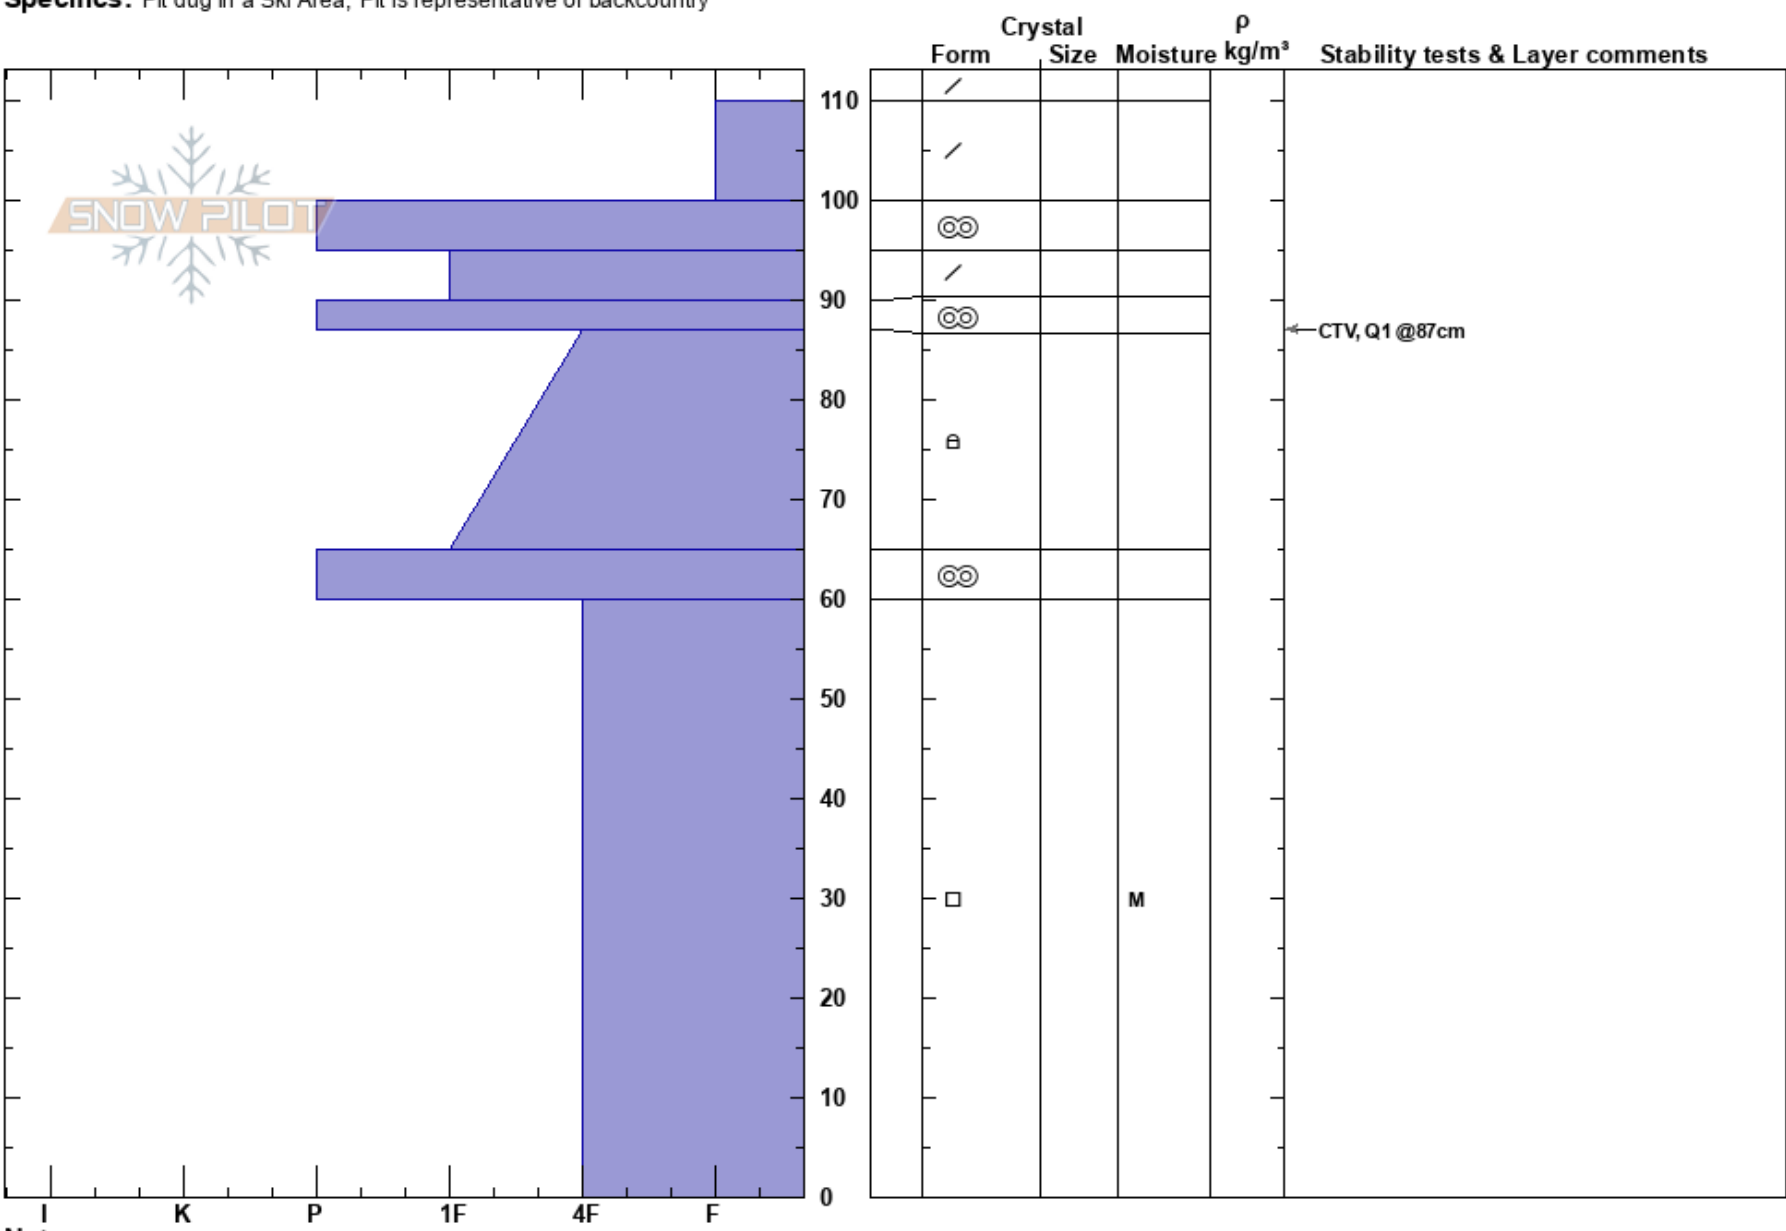

Stairway to Heaven
 Craigieburn Range
 New Zealand
Elevation: 1800 m
Aspect: E
Specifics: Pit dug in a Ski Area; Pit is representative of backcountry

Sarah Vossler
 28/07/2023 - 12:00
Co-ord: -43.19277N, 171.59977W
Slope Angle:
Wind Loading: previous

Stability:
Air Temperature:
Sky Cover: CLR
Precipitation: NO
Wind:

HS: 110
Layer Notes:
 90-87cm: Problematic layer

Notes: