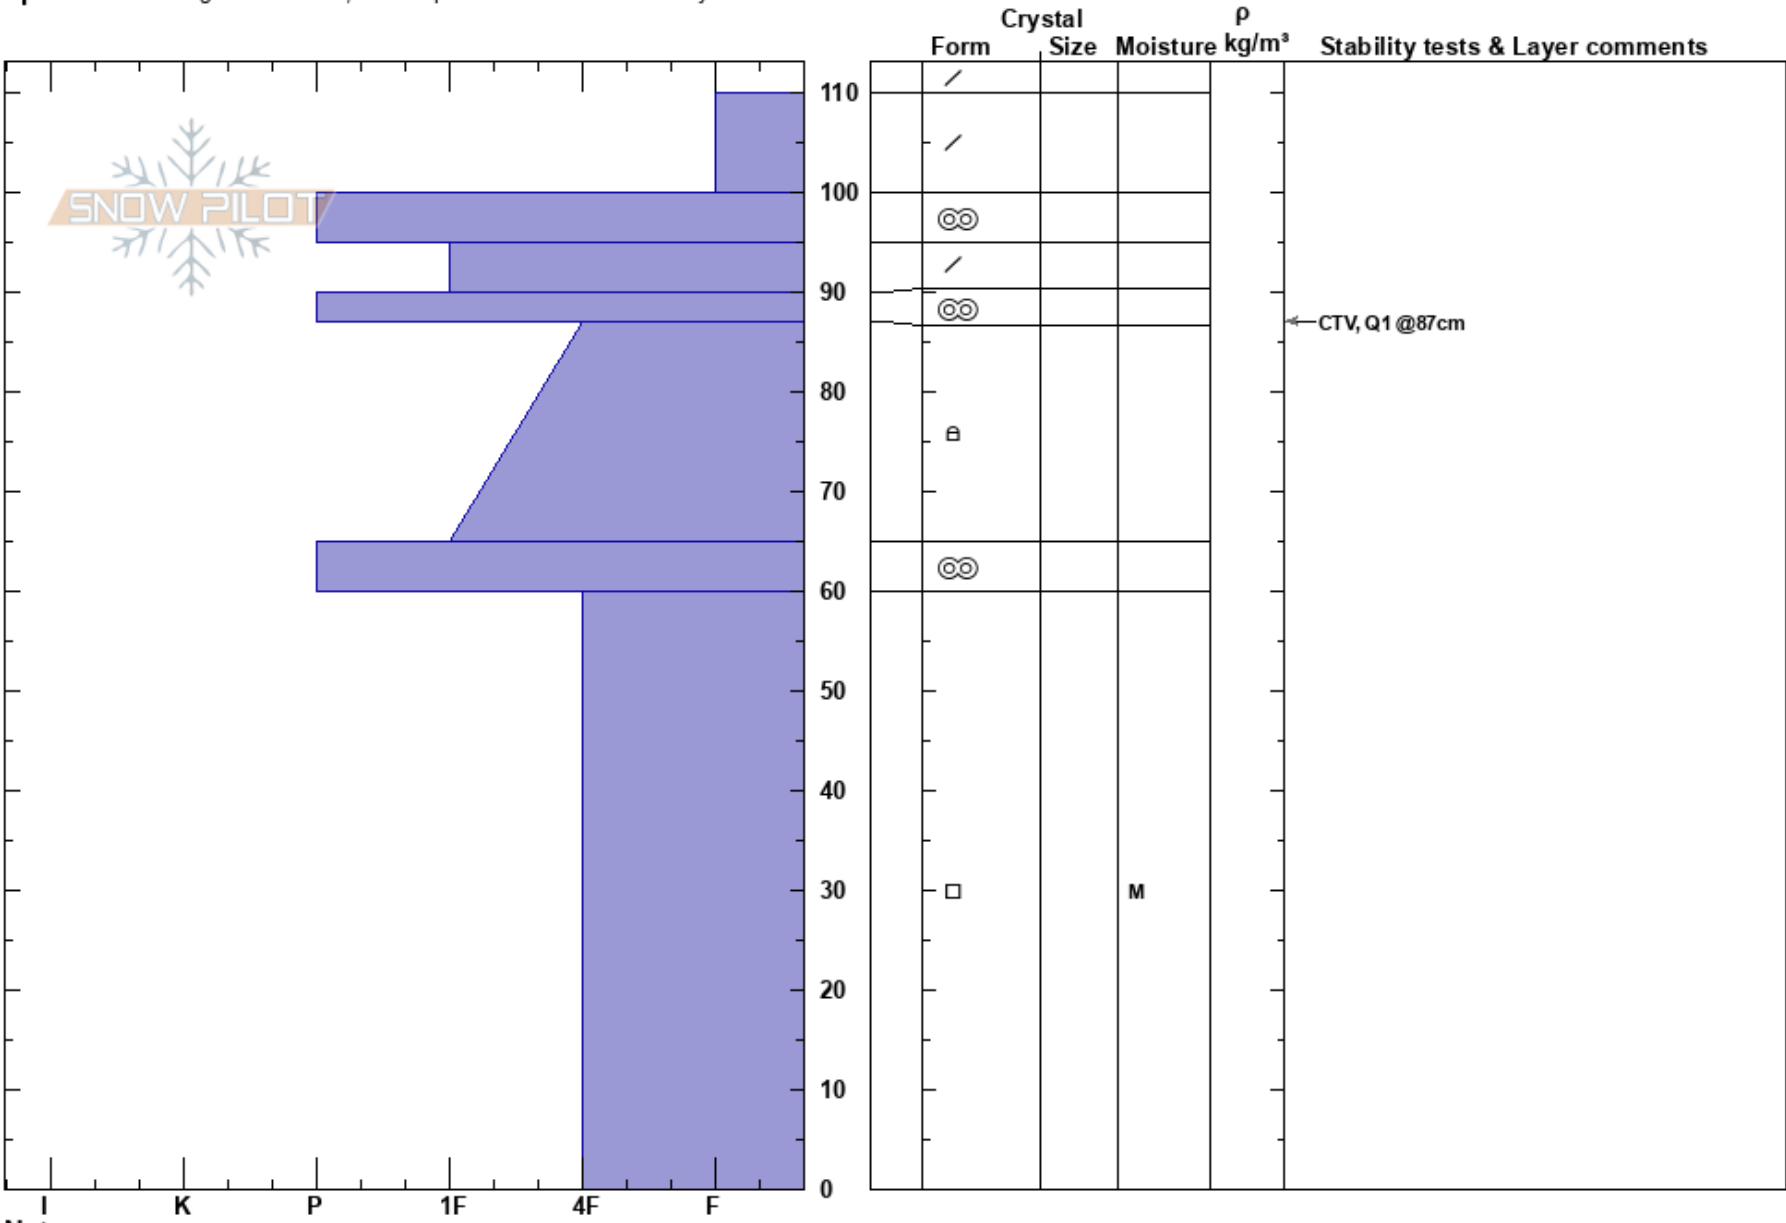

Stairway to Heaven
 Craigieburn Range
 New Zealand
Elevation: 1800 m
Aspect: E
Specifics: Pit dug in a Ski Area; Pit is representative of backcountry

Sarah Vossler
 28/07/2023 - 12:00
Co-ord: -43.19277N, 171.59977W
Slope Angle:
Wind Loading: previous

Stability:
Air Temperature:
Sky Cover: CLR
Precipitation: NO
Wind:

HS: 110
Layer Notes:
 90-87cm: Problematic layer

Notes: