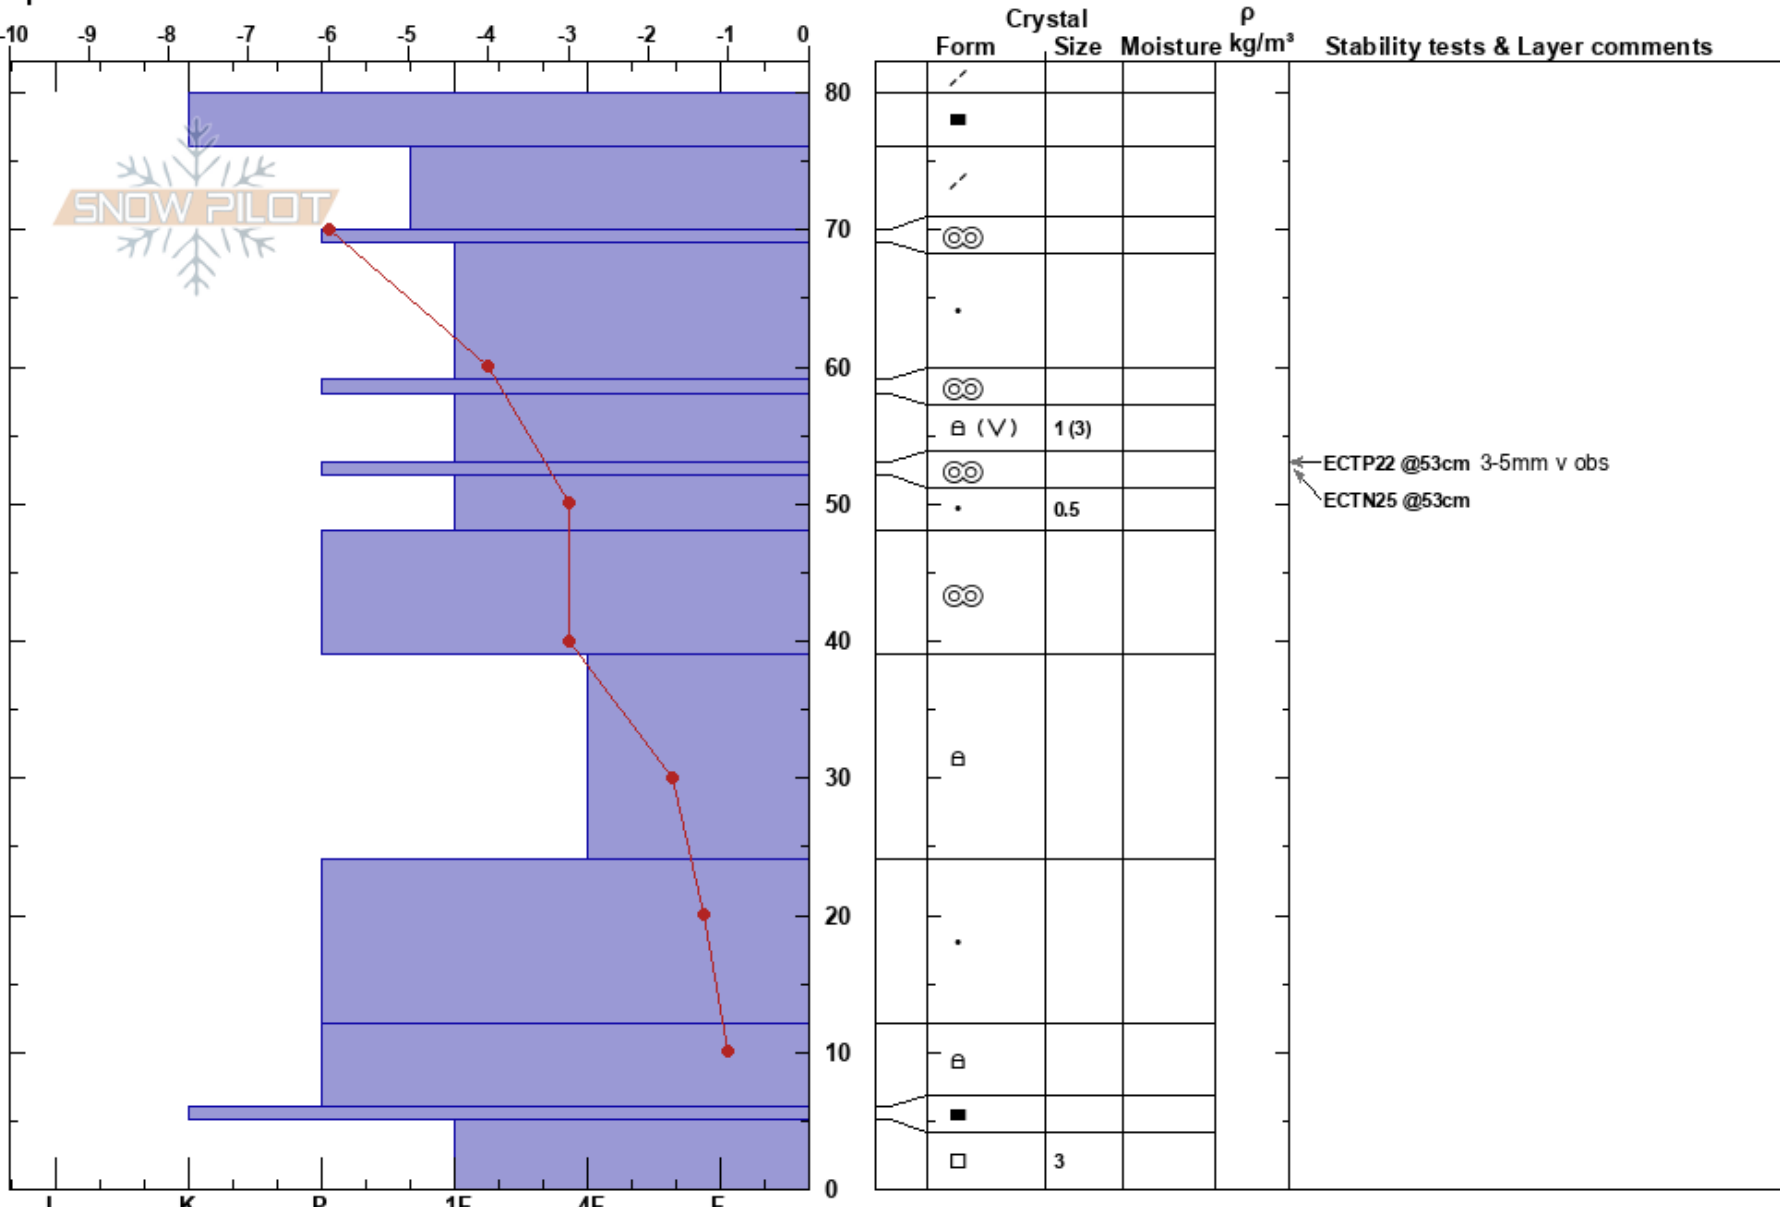

TC Backdoor
 Treble Cone
 New Zealand
 Elevation: 1800 m
 Aspect: SW
 Specifics:

Chris Fecher
 28/07/2023 - 12:00
 Co-ord: -44.63067N, 168.86750W
 Slope Angle: 15°
 Wind Loading: previous

Stability: **Air Temperature:**
Sky Cover: CLR
Precipitation: NO
Wind: Calm

HS: 80
PF: 5 58-53cm: Problematic layer
PS: 2

Notes: The multiple P MFcr found in the upper snow pack are becoming somewhat friable.