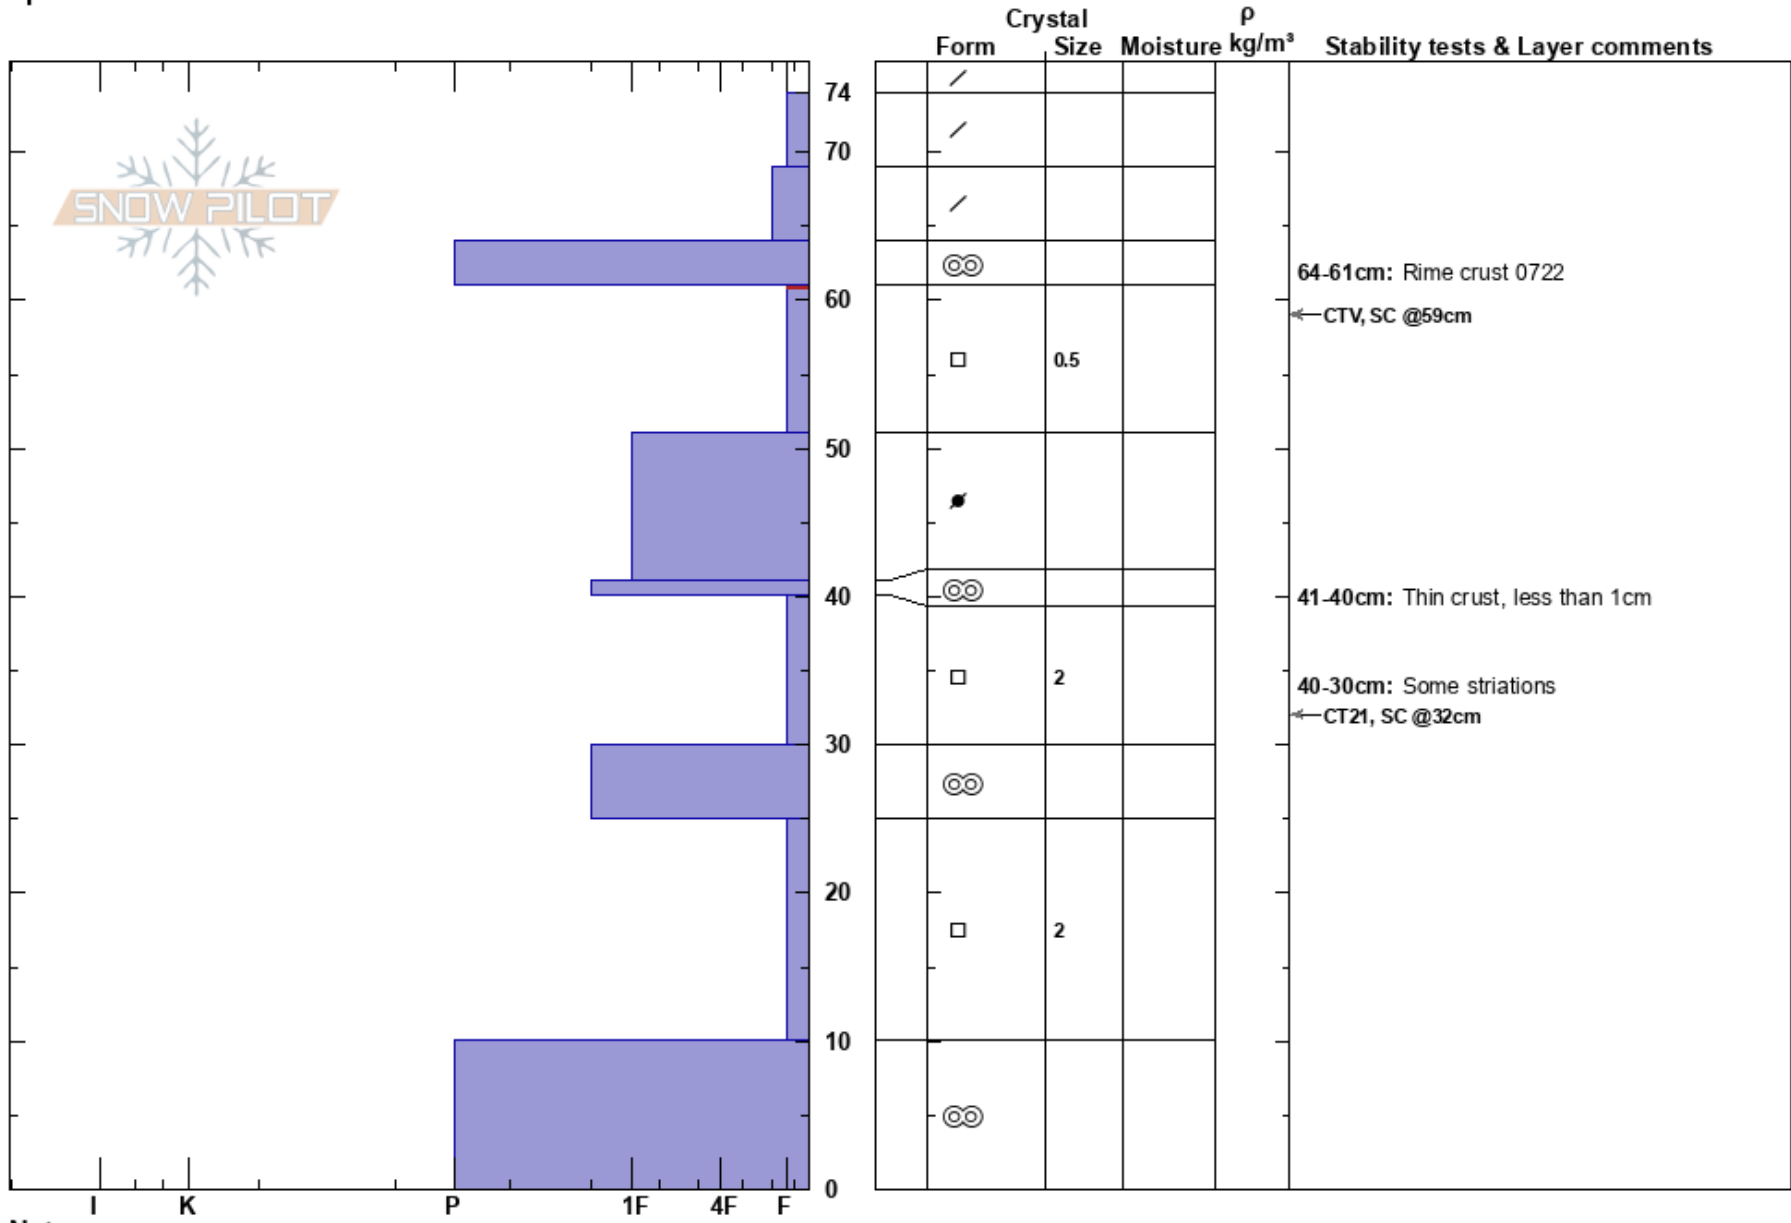

A Trails (Sth end)
 Buchanans
 New Zealand
Elevation: 1750 m
Aspect: S
Specifics:

Harris Mountain
 28/07/2023 - 12:15
Co-ord: -44.45415N, 168.90338E
Slope Angle: 28°
Wind Loading:

Stability:
Air Temperature:
Sky Cover: FEW
Precipitation: NO
Wind:

HS: 74
PF: 10
Layer Notes:
 64-61cm: Rime crust 0722
 61-51cm: Problematic layer
 41-40cm: Thin crust, less than 1cm
 40-30cm: Some striations

Notes: Pit done by Anna. Compression test only done