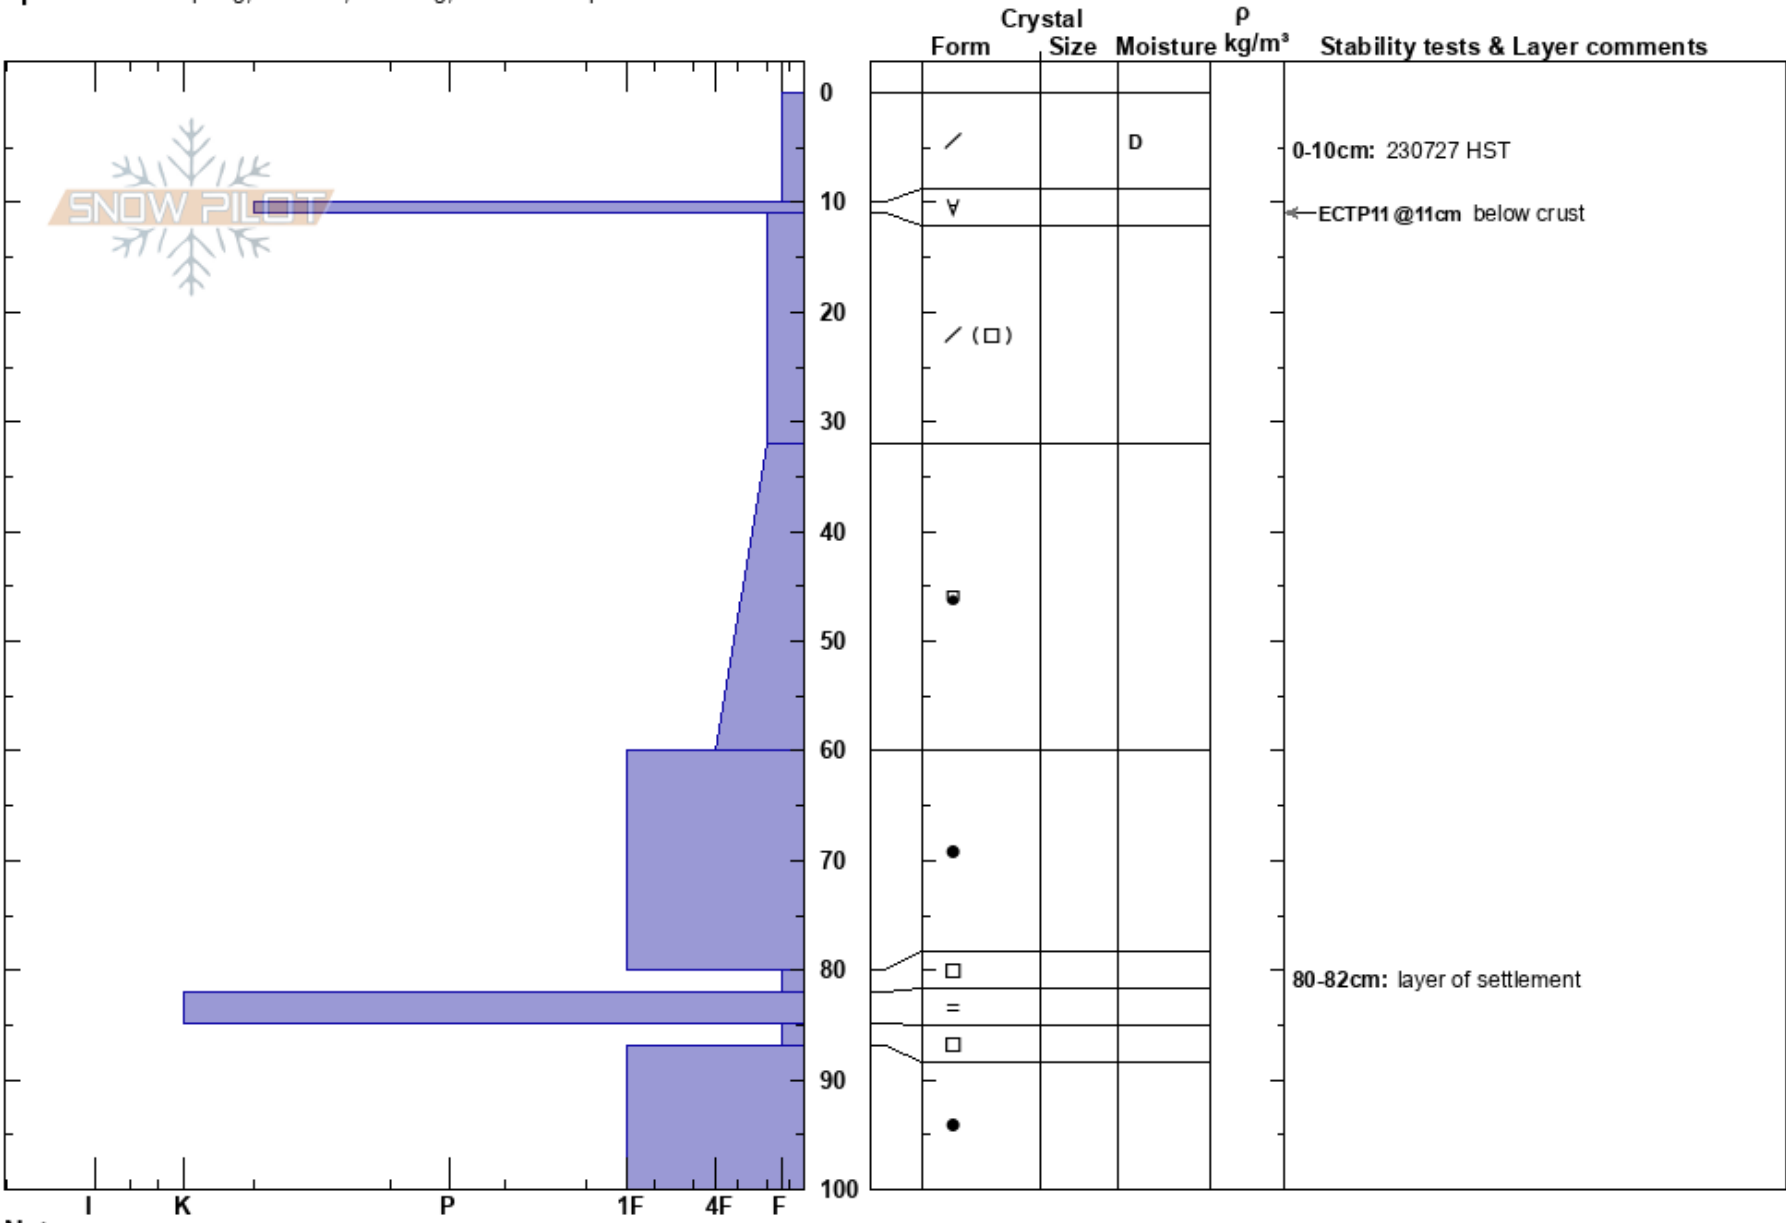

Ocean View
 Arrowsmith Range
 New Zealand
Elevation: 2000 m
Aspect: E
Specifics: Collapsing, localized; Cracking; We skied slope

Methven Heliski
 27/07/2023 - 13:00
Co-ord:
Slope Angle: 30°
Wind Loading:

Stability:
Air Temperature:
Sky Cover: FEW
Precipitation: NO
Wind: Calm

PF: 30
Layer Notes:
 0-10cm: 230727 HST
 80-82cm: layer of settlement
 80-82cm: Problematic layer

Notes: slope settled while digging profile