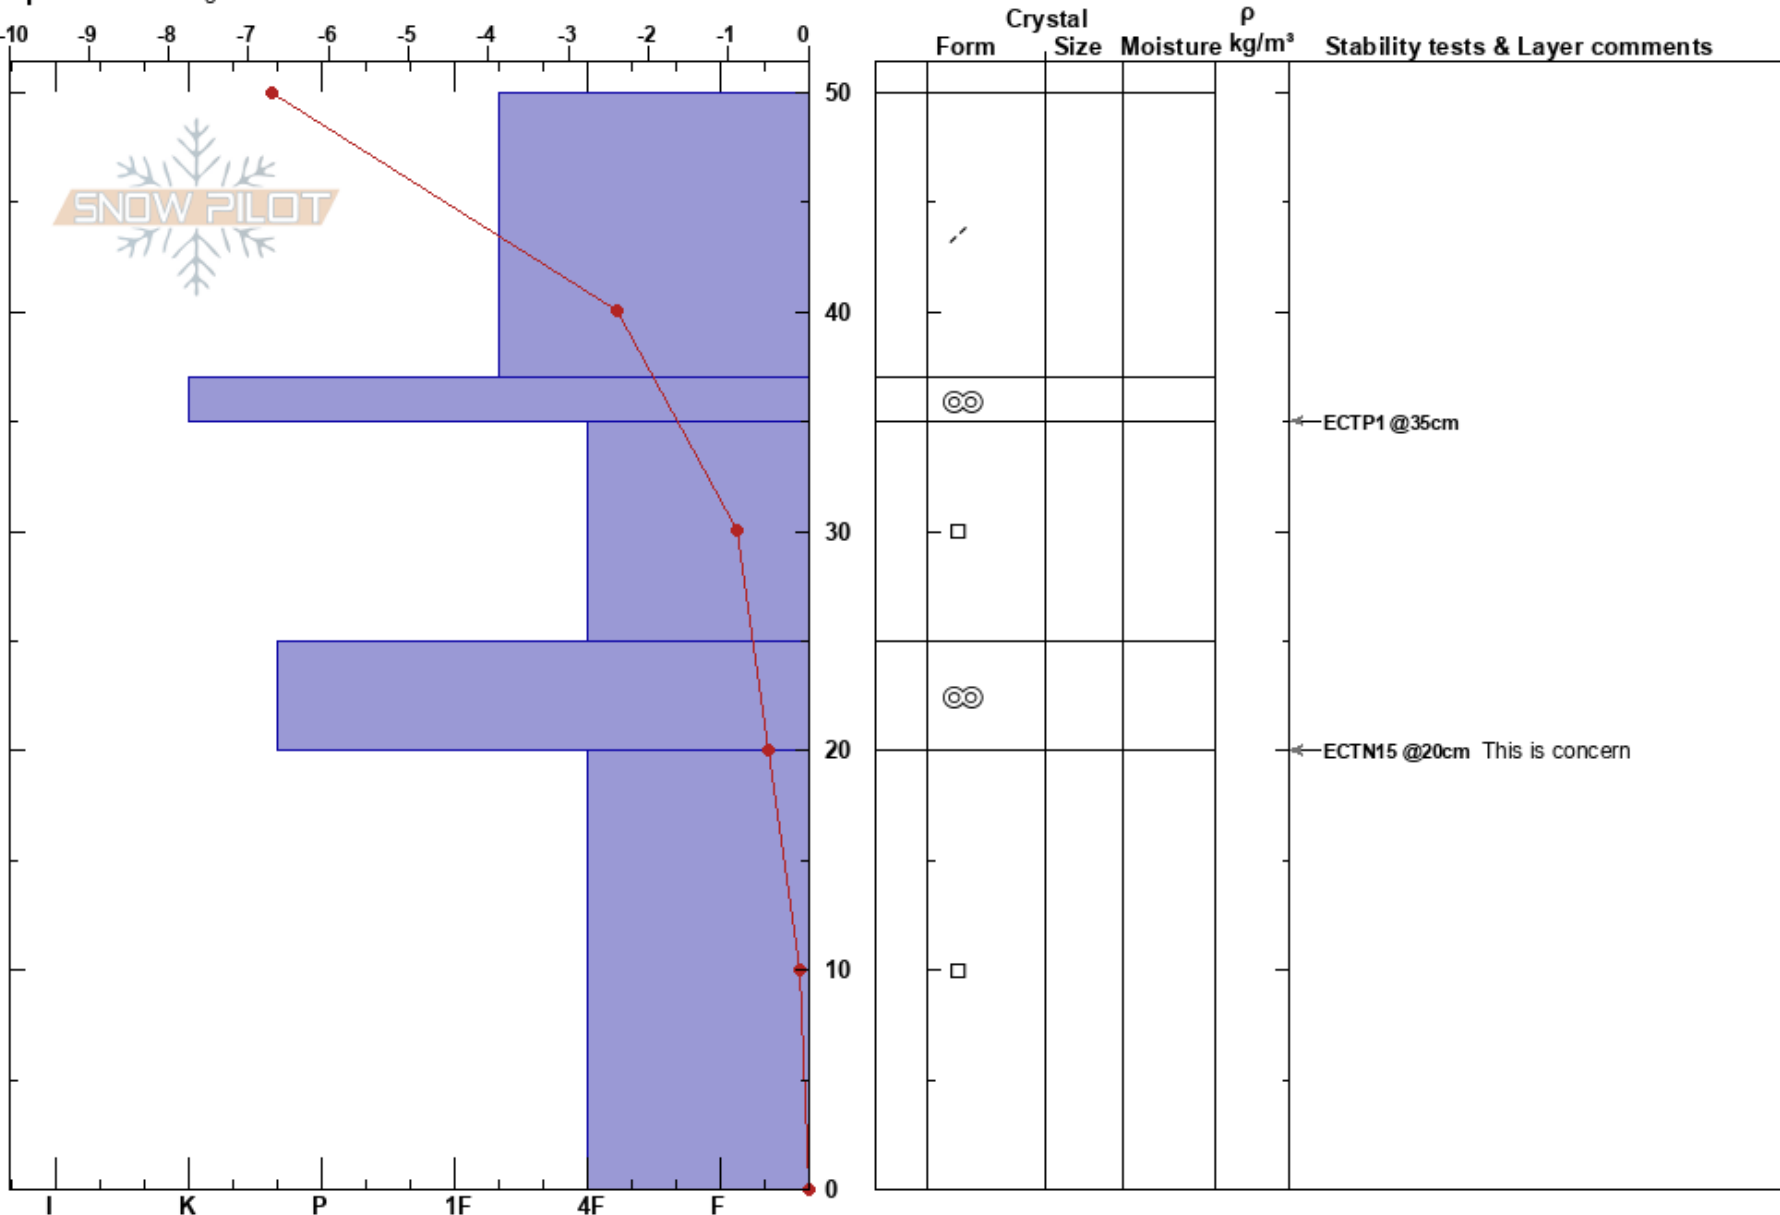

Mt Cockayne
 Craigieburn Range
 New Zealand
Elevation: 1850 m
Aspect: 180°

Scott Earnshaw
 27/07/2023 - 12:20
Co-ord: -43.15214N, 171.66162E
Slope Angle: 35°
Wind Loading: previous

Stability: HS:50
Air Temperature: -1.7°C
Sky Cover: CLR
Precipitation: NO
Wind: SW Light Breeze
PF: 25 25-20cm: Problematic layer
PS: 10

Specifics: Pit dug in a Ski Area

Notes: