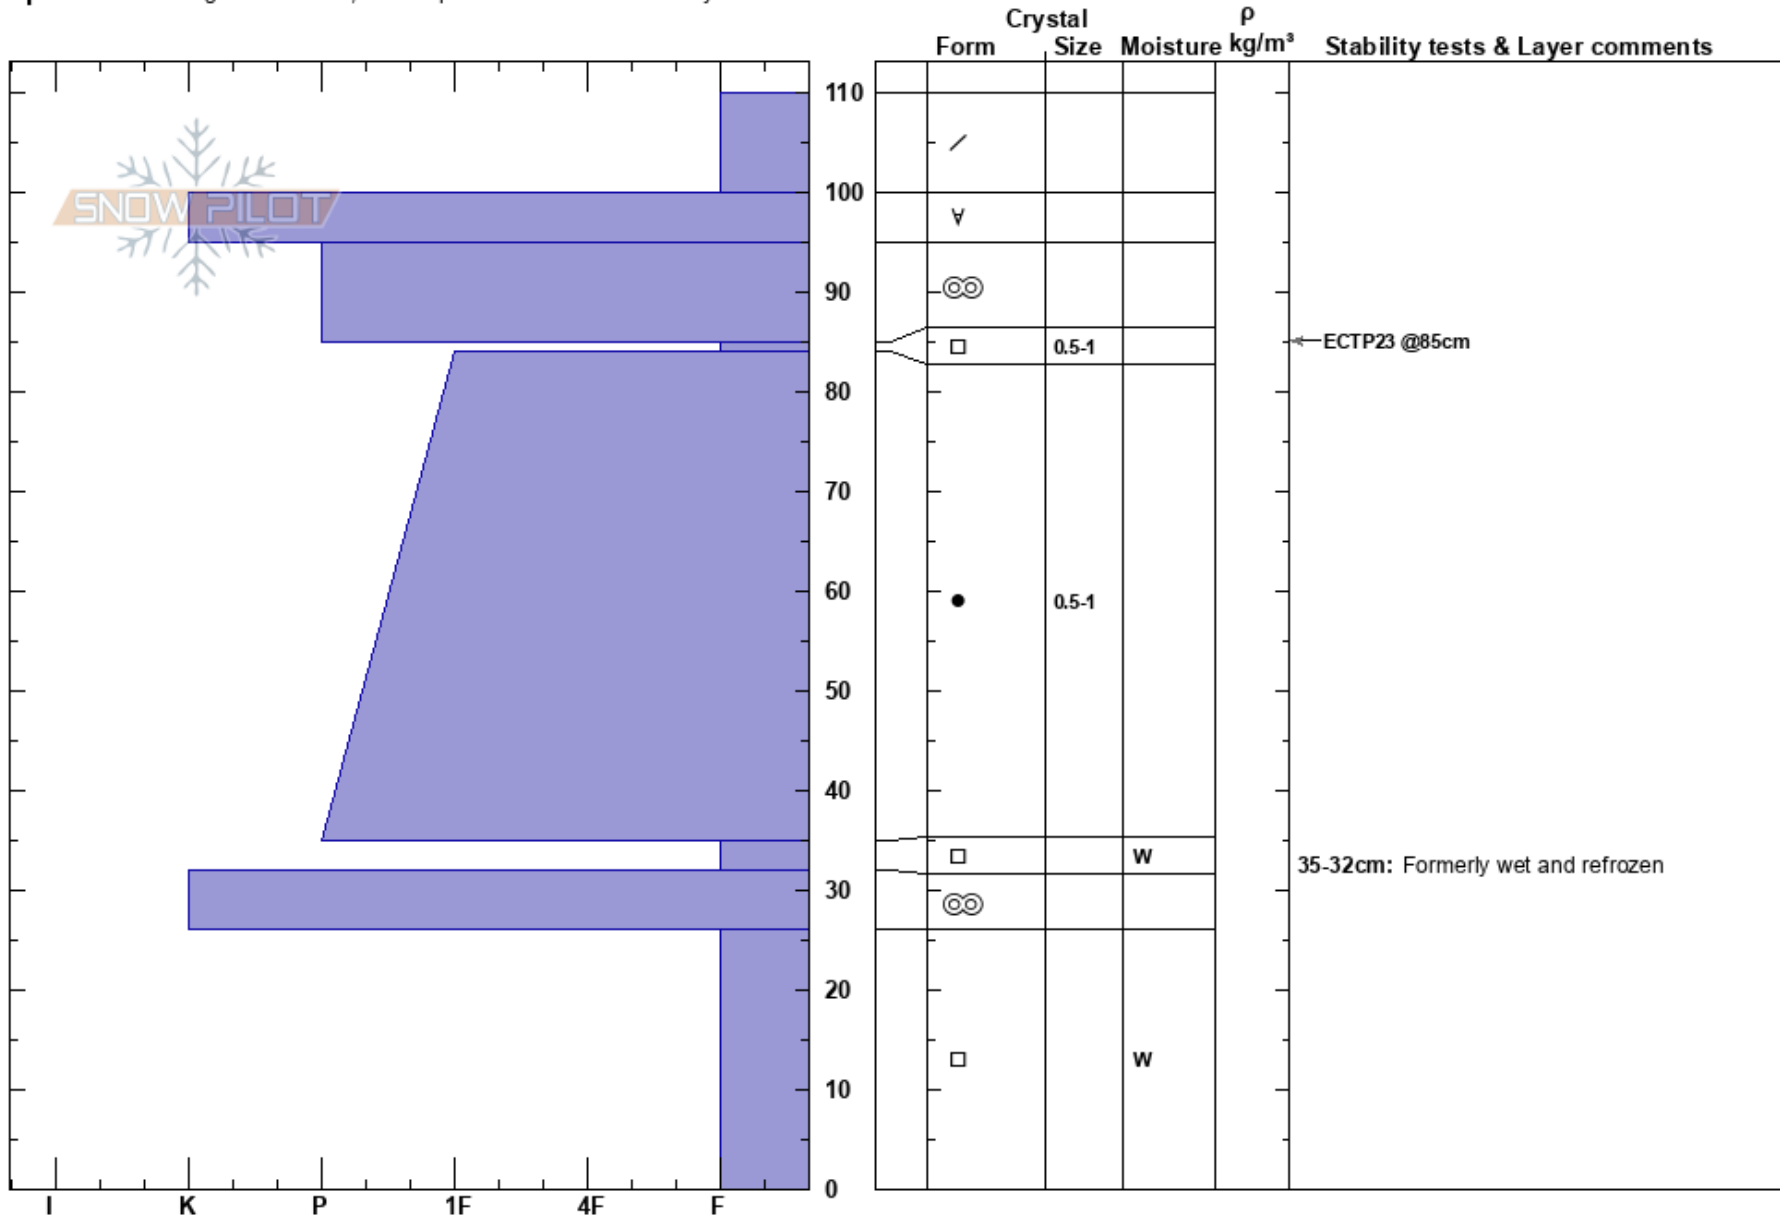

230726 Picnic
 Craigieburn Range
 New Zealand
Elevation: 1850 m
Aspect: E

Drew Layman
 26/07/2023 - 16:00
Co-ord: -43.18772S, 171.60267E
Slope Angle: 30°
Wind Loading: previous

Stability:
Air Temperature:
Sky Cover: CLR
Precipitation: NO
Wind: W Moderate

HS: 110
Layer Notes:
 85-84cm: Problematic layer
 35-32cm: Formerly wet and refrozen

Specifics: Pit dug in a Ski Area; Pit is representative of backcountry

Notes: