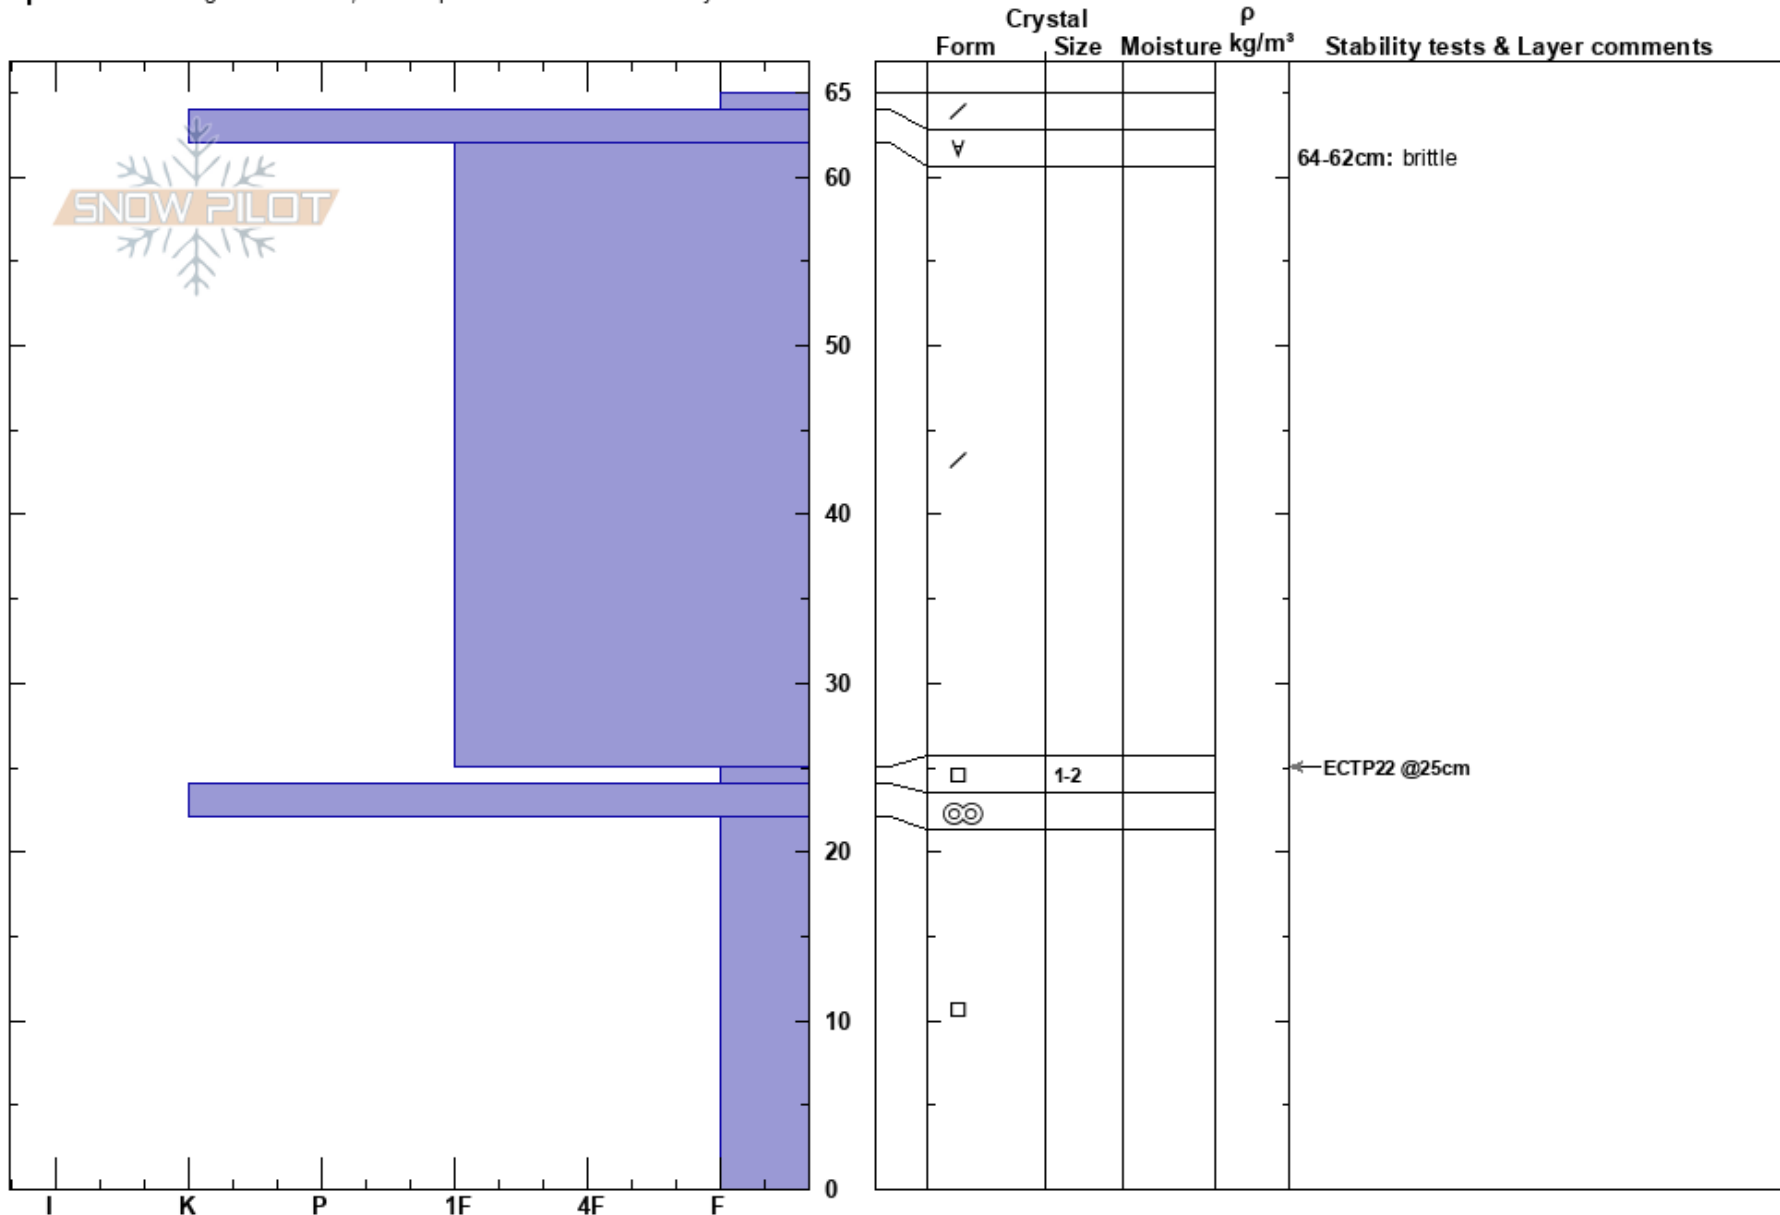

Little Alaska 2
 Craigieburn Range
 New Zealand
 Elevation: 1900 m
 Aspect: S

Drew Layman
 26/07/2023 - 15:00
 Co-ord: -43.18906S, 171.60091E
 Slope Angle: 35°
 Wind Loading: previous

Stability: HS:65
 Air Temperature:
 Sky Cover: CLR
 Precipitation: NO
 Wind: SW Moderate

Layer Notes:
 64-62cm: brittle
 25-24cm: Problematic layer

Specifics: Pit dug in a Ski Area; Pit is representative of backcountry

Notes: