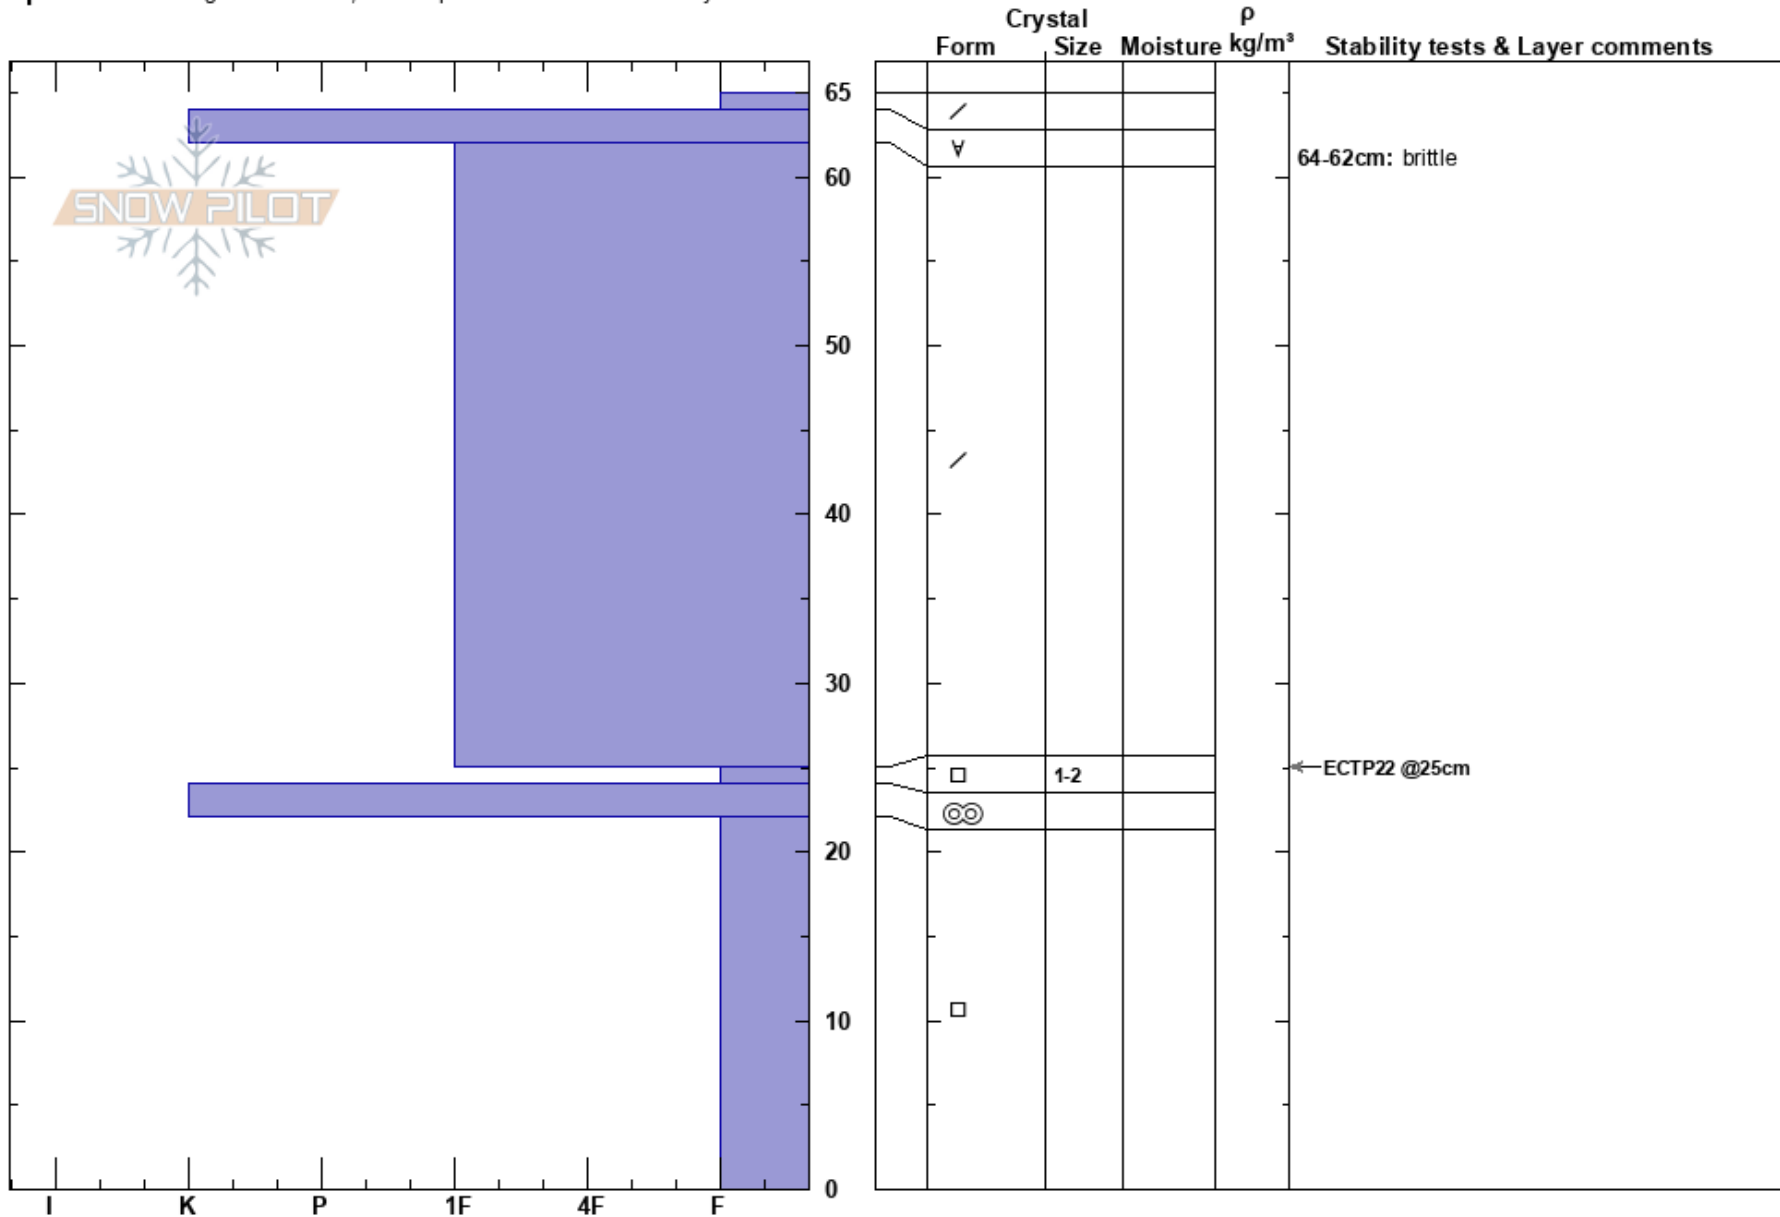

Little Alaska 2
 Craigieburn Range
 New Zealand
 Elevation: 1900 m
 Aspect: S

Drew Layman
 26/07/2023 - 15:00
 Co-ord: -43.18906S, 171.60091E
 Slope Angle: 35°
 Wind Loading: previous

Stability: HS:65
 Air Temperature:
 Sky Cover: CLR
 Precipitation: NO
 Wind: SW Moderate

Layer Notes:
 64-62cm: brittle
 25-24cm: Problematic layer

Specifics: Pit dug in a Ski Area; Pit is representative of backcountry

Notes: