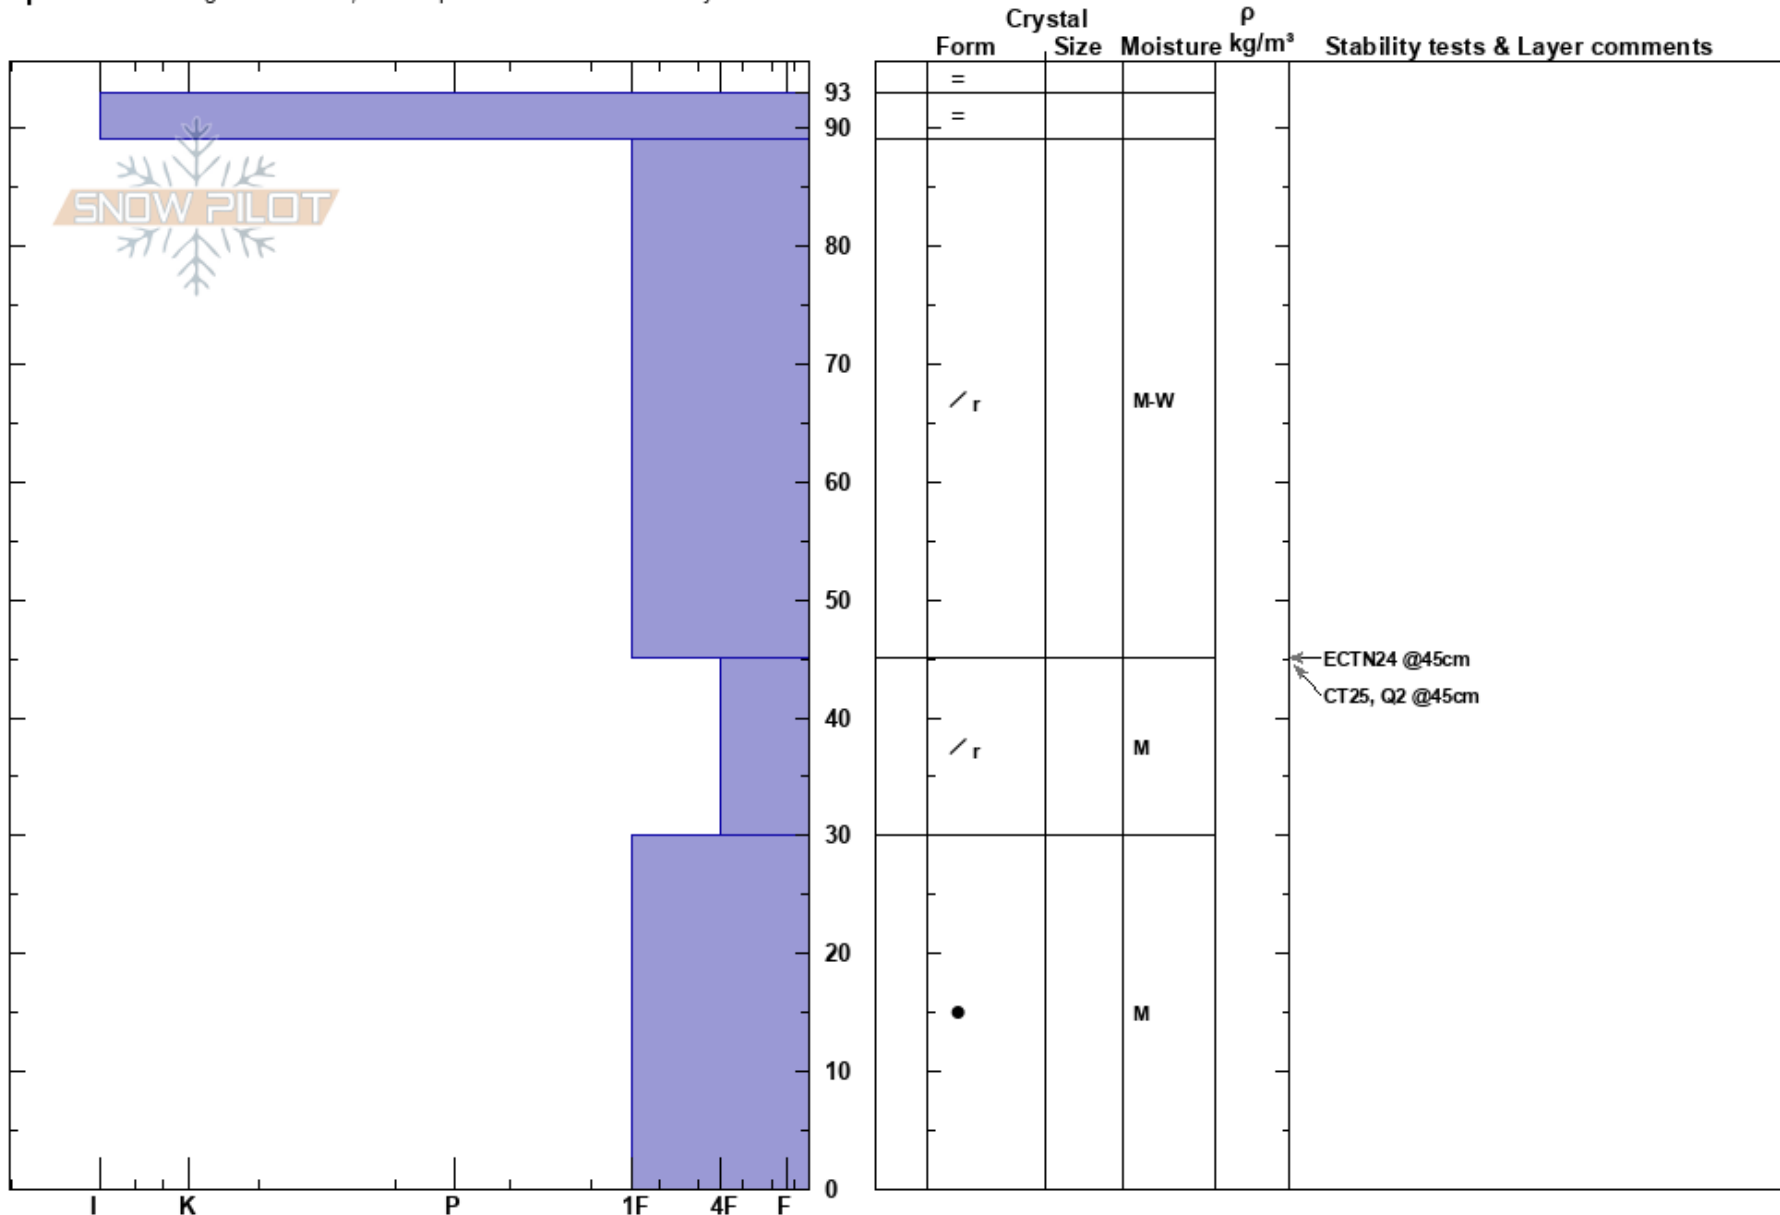

T3 Unload
 Craigieburn Range
 New Zealand
 Elevation: 6406 ft
 Aspect: S

Austin DiVesta
 23/07/2023 - 11:00
 Co-ord: -43.27321N, 171.62317W
 Slope Angle:
 Wind Loading: previous

Stability: HS:93
 Air Temperature:
 Sky Cover: X
 Precipitation: RL
 Wind: SW Moderate
 Layer Notes:

Specifics: Pit dug in a Ski Area; Pit is representative of backcountry

Notes: