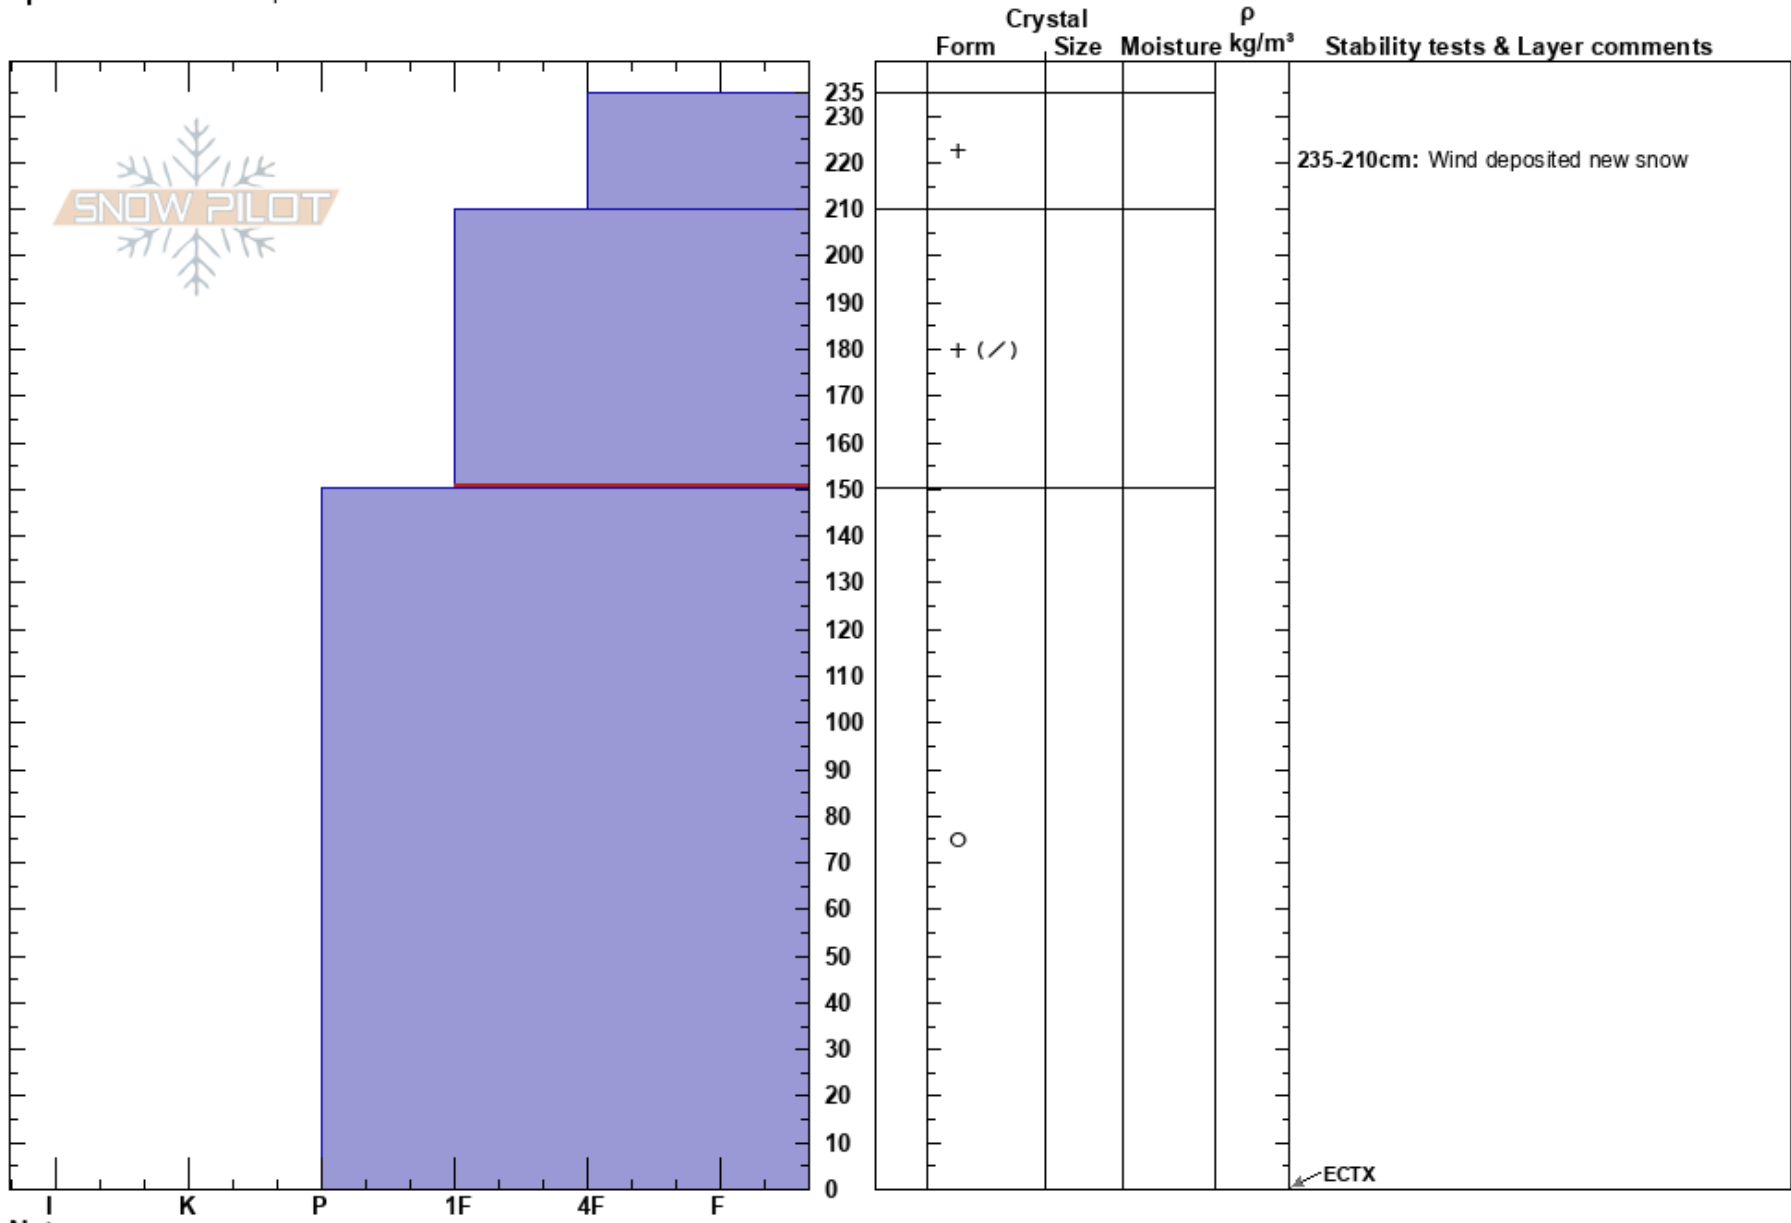

PolicanteSE
 Wasatch Range
 UT
Elevation: 8800 ft
Aspect: SE
Specifics: We skied slope

Mike Morris
 07/23/2023 - 1:30pm
Co-ord: -35.24770N, -70.43838E
Slope Angle: 25°
Wind Loading: previous

Stability:
Air Temperature: 6°C
Sky Cover: OVC
Precipitation: NO
Wind: NW Moderate

HS: 235
PF: 25
PS: 15

Layer Notes:
 235-210cm: Wind deposited new snow
 210-150cm: Problematic layer

Notes: Layer of greatest concern 85 down.