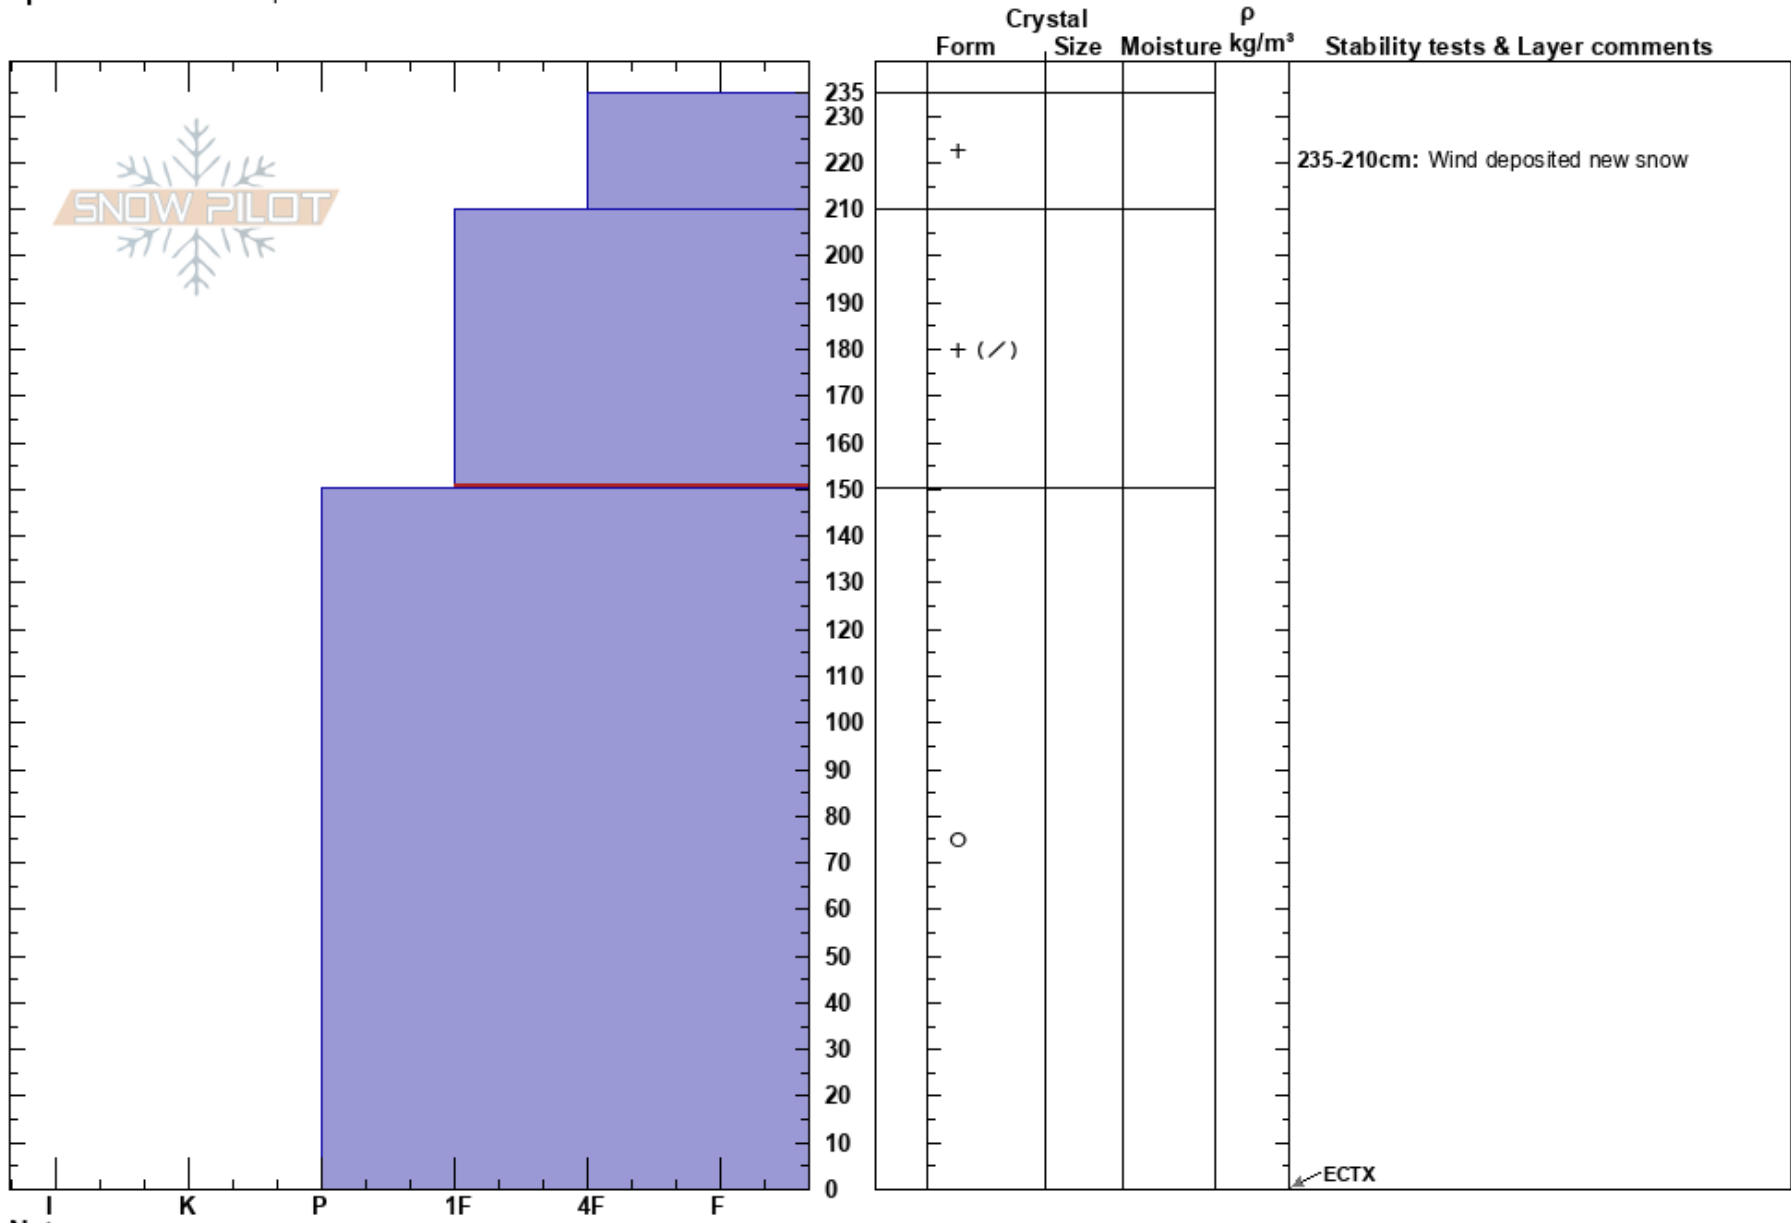

PolicanteSE  
 Wasatch Range  
 UT  
**Elevation:** 8800 ft  
**Aspect:** SE  
**Specifics:** We skied slope

Mike Morris  
 07/23/2023 - 1:30pm  
**Co-ord:** -35.24770N, -70.43838E  
**Slope Angle:** 25°  
**Wind Loading:** previous

**Stability:**  
**Air Temperature:** 6°C  
**Sky Cover:** OVC  
**Precipitation:** NO  
**Wind:** NW Moderate

**HS:** 235  
**PF:** 25  
**PS:** 15

**Layer Notes:**  
 235-210cm: Wind deposited new snow  
 210-150cm: Problematic layer

**Notes:** Layer of greatest concern 85 down.