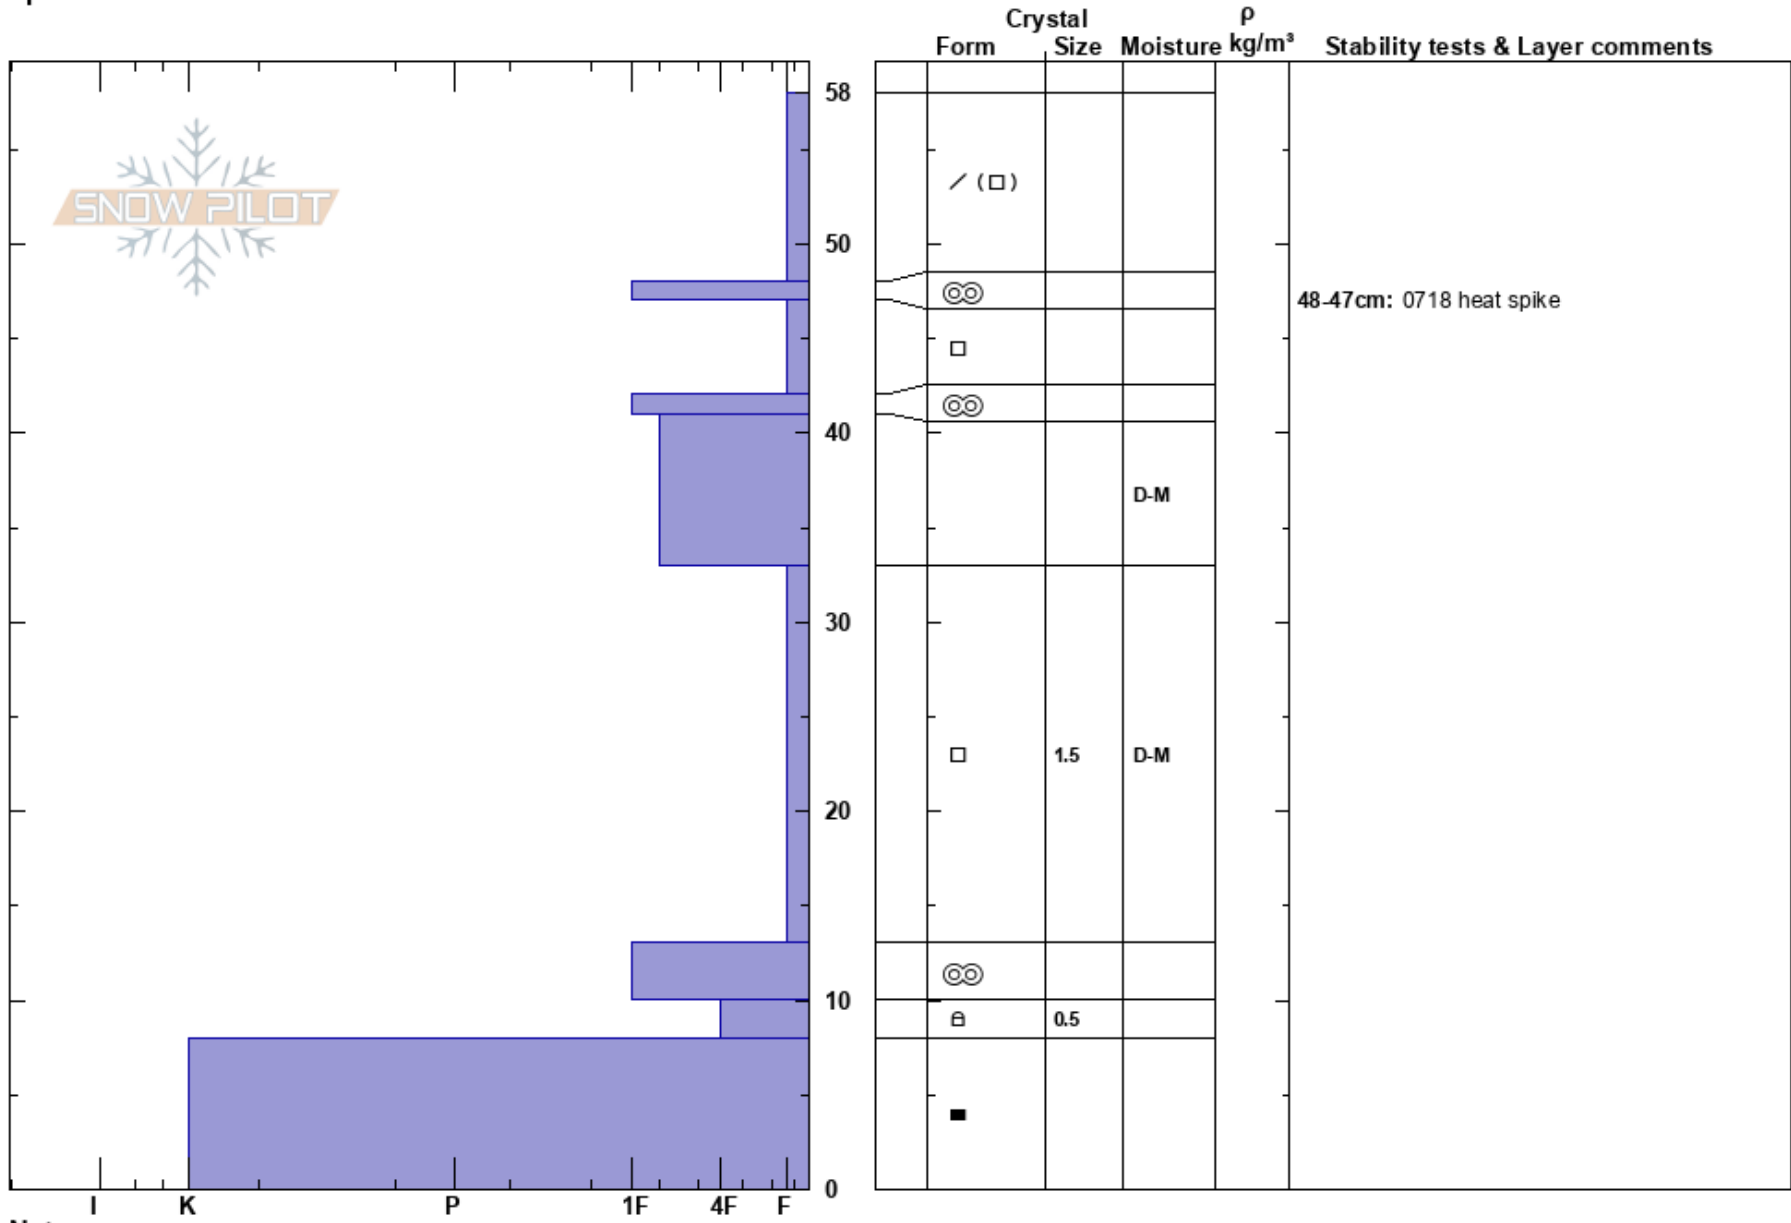

Gee Spot Top landing  
 Buchanans  
 New Zealand  
**Elevation:** 1840 m  
**Aspect:** SE  
**Specifics:**

Harris Mountain  
 22/07/2023 - 12:30  
**Co-ord:** -44.37705N, 168.88233E  
**Slope Angle:** 30°  
**Wind Loading:**

**Stability:**  
**Air Temperature:**  
**Sky Cover:** CLR  
**Precipitation:** NO  
**Wind:** Calm

**HS:** 58  
**Layer Notes:**  
 48-47cm: 0718 heat spike  
 47-42cm: Problematic layer

**Notes:** Quick pit done by Anna to get idea of layering and densities. No stab tests done.