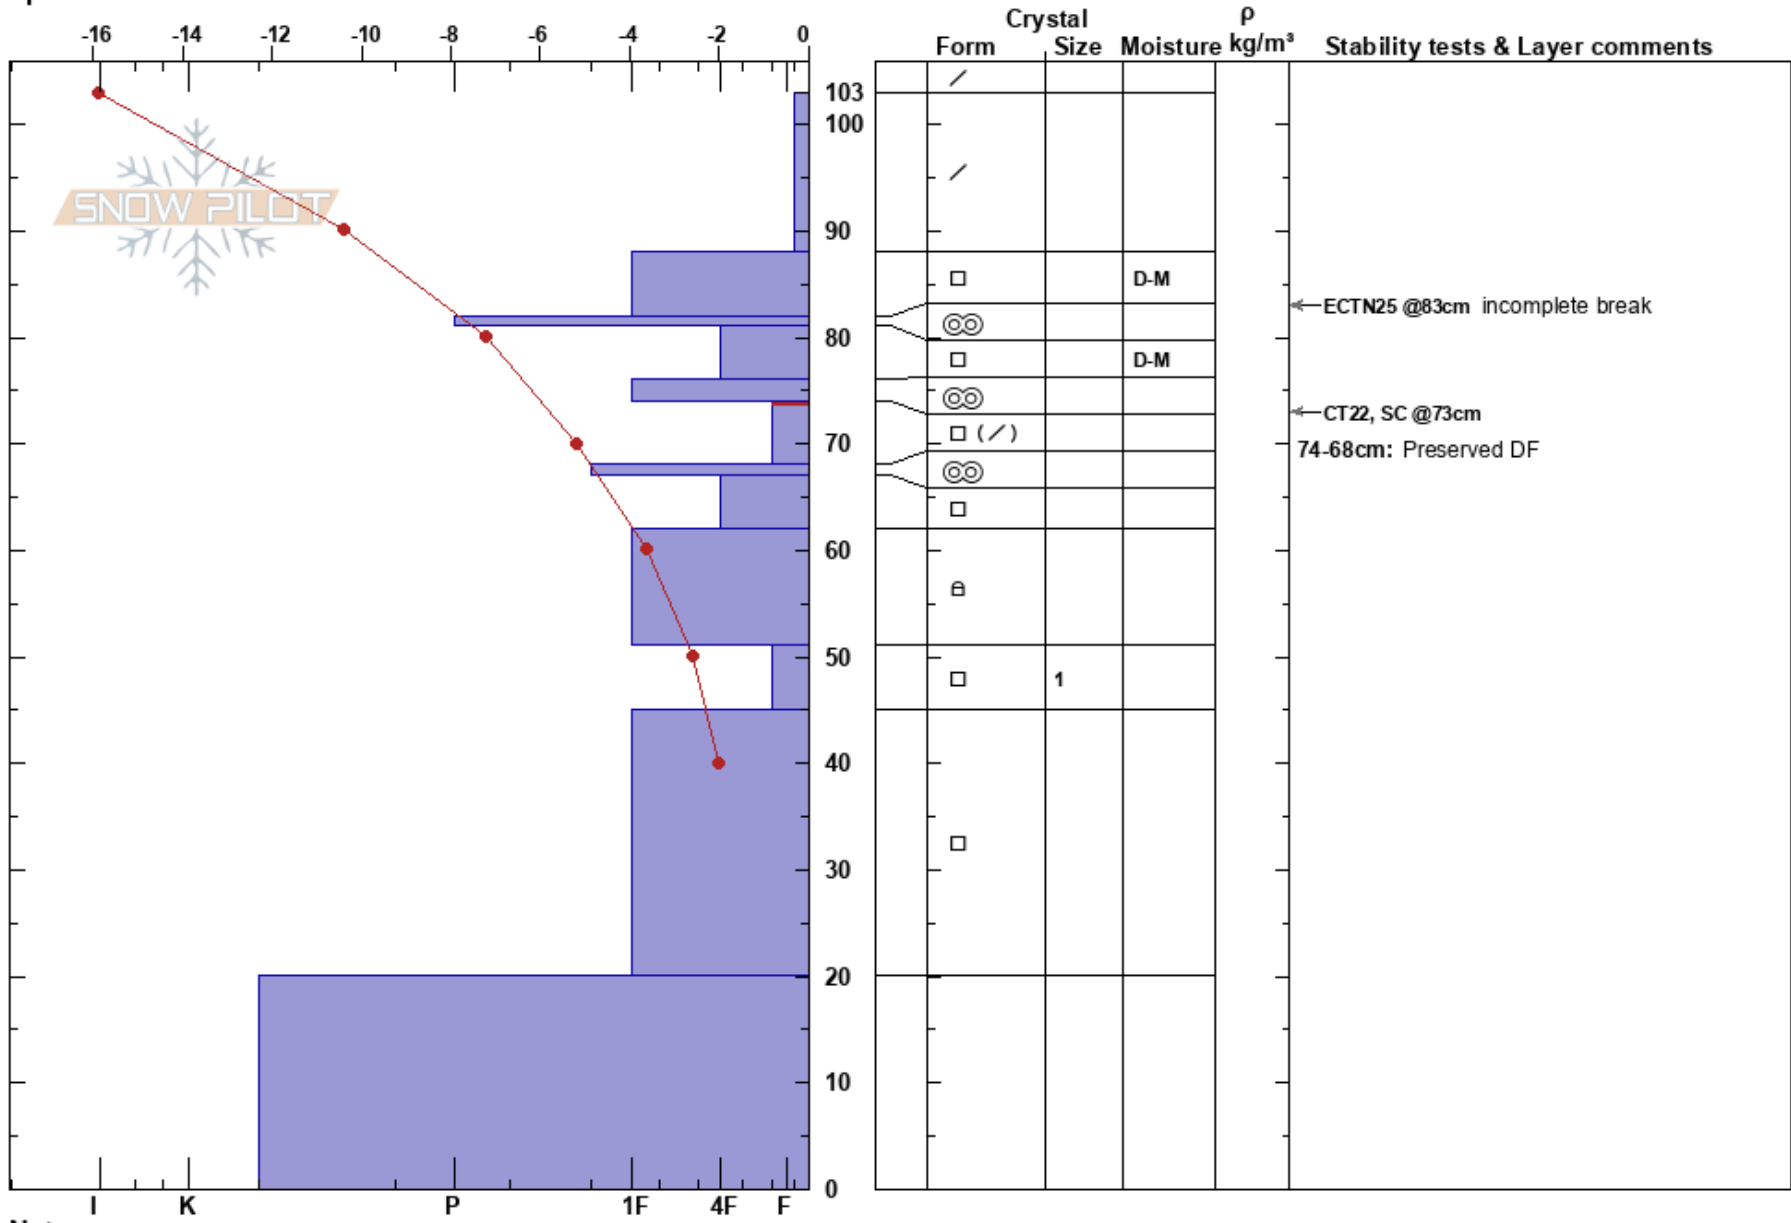

Galactic Bypass  
 Buchanans  
 New Zealand  
 Elevation: 2000 m  
 Aspect: S  
 Specifics:

Harris Mountain  
 22/07/2023 - 13:00  
 Co-ord: -44.36406N, 168.89678E  
 Slope Angle: 30°  
 Wind Loading:

Stability: HS: 103  
 Air Temperature: -4°C  
 Sky Cover: CLR  
 Precipitation: NO  
 Wind: Calm  
 Layer Notes:  
 74-68cm: Preserved DF  
 74-68cm: Problematic layer