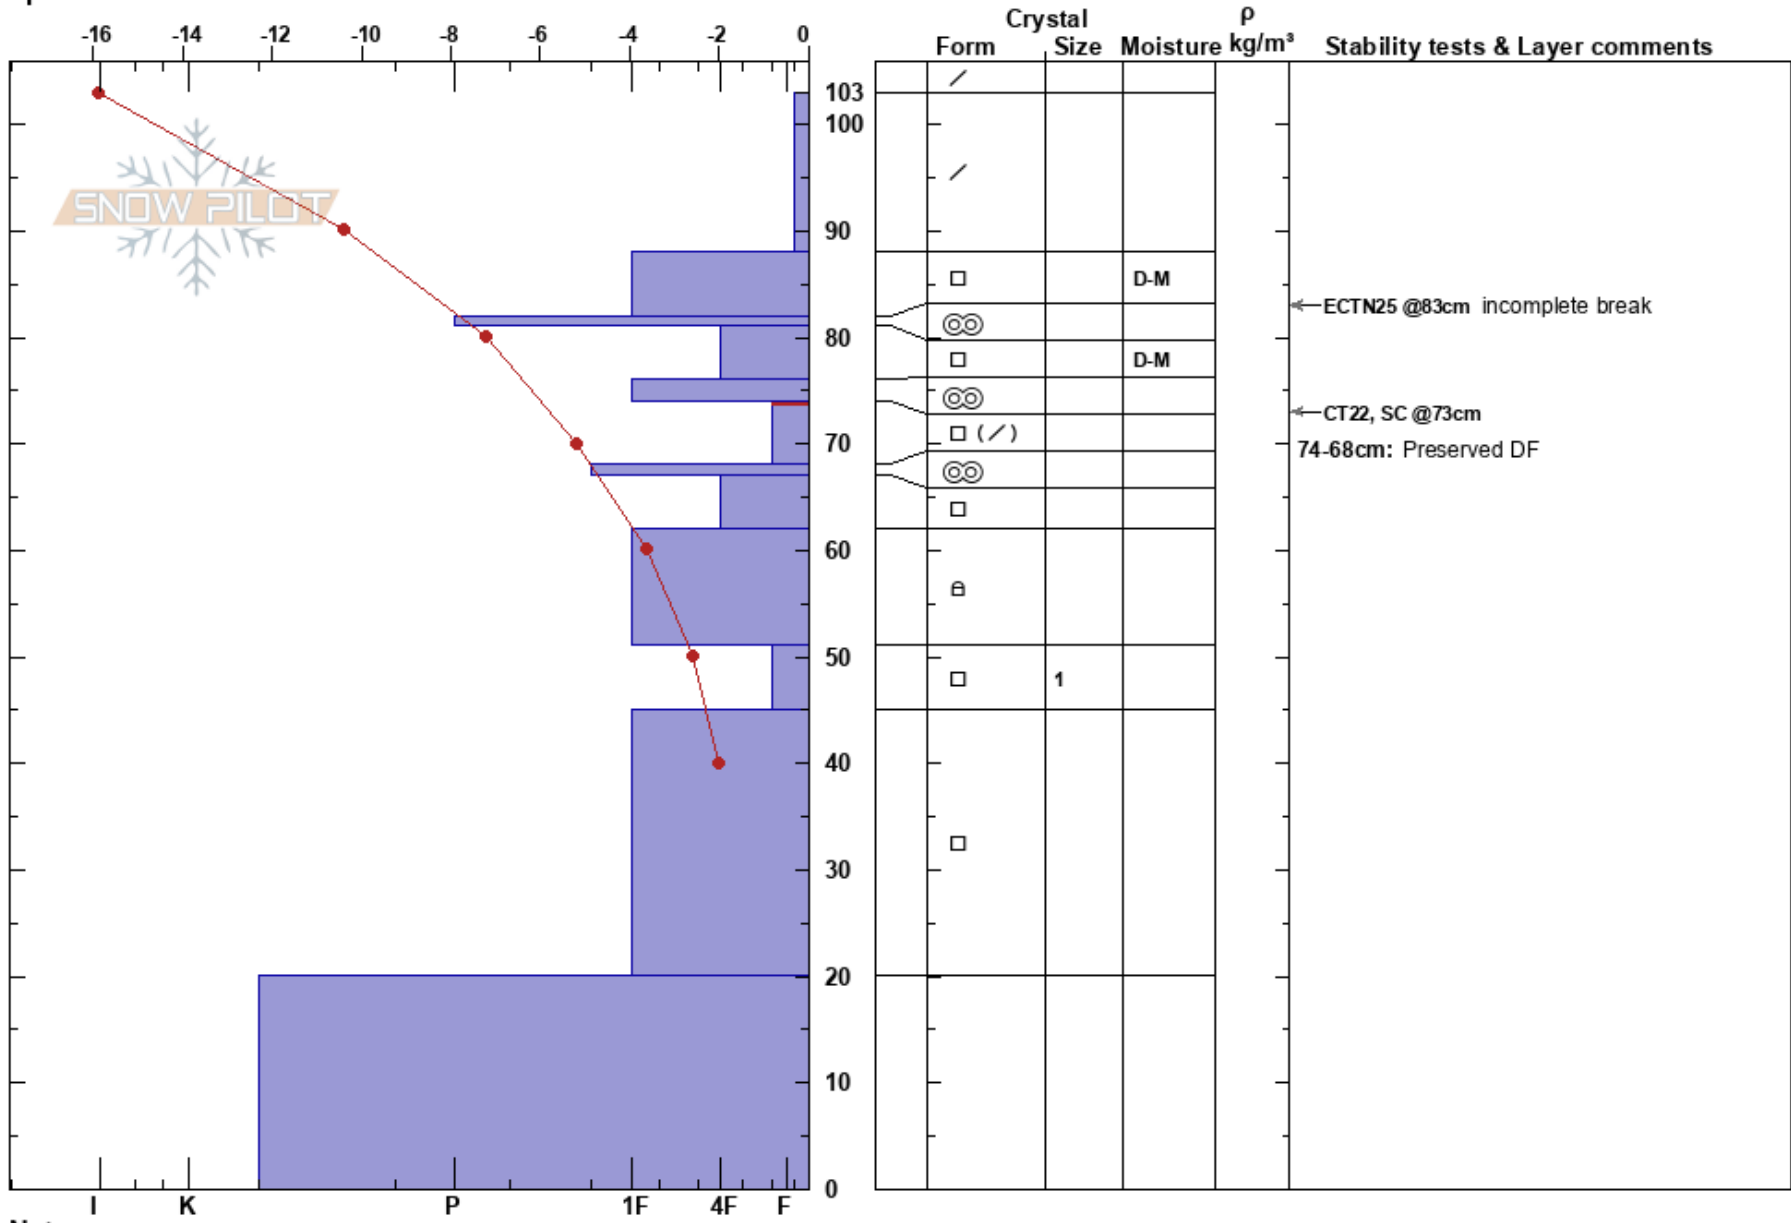

Galactic Bypass
 Buchanans
 New Zealand
 Elevation: 2000 m
 Aspect: S
 Specifics:

Harris Mountain
 22/07/2023 - 13:00
 Co-ord: -44.36406N, 168.89678E
 Slope Angle: 30°
 Wind Loading:

Stability: HS: 103
 Air Temperature: -4°C
 Sky Cover: CLR
 Precipitation: NO
 Wind: Calm
 Layer Notes:
 74-68cm: Preserved DF
 74-68cm: Problematic layer