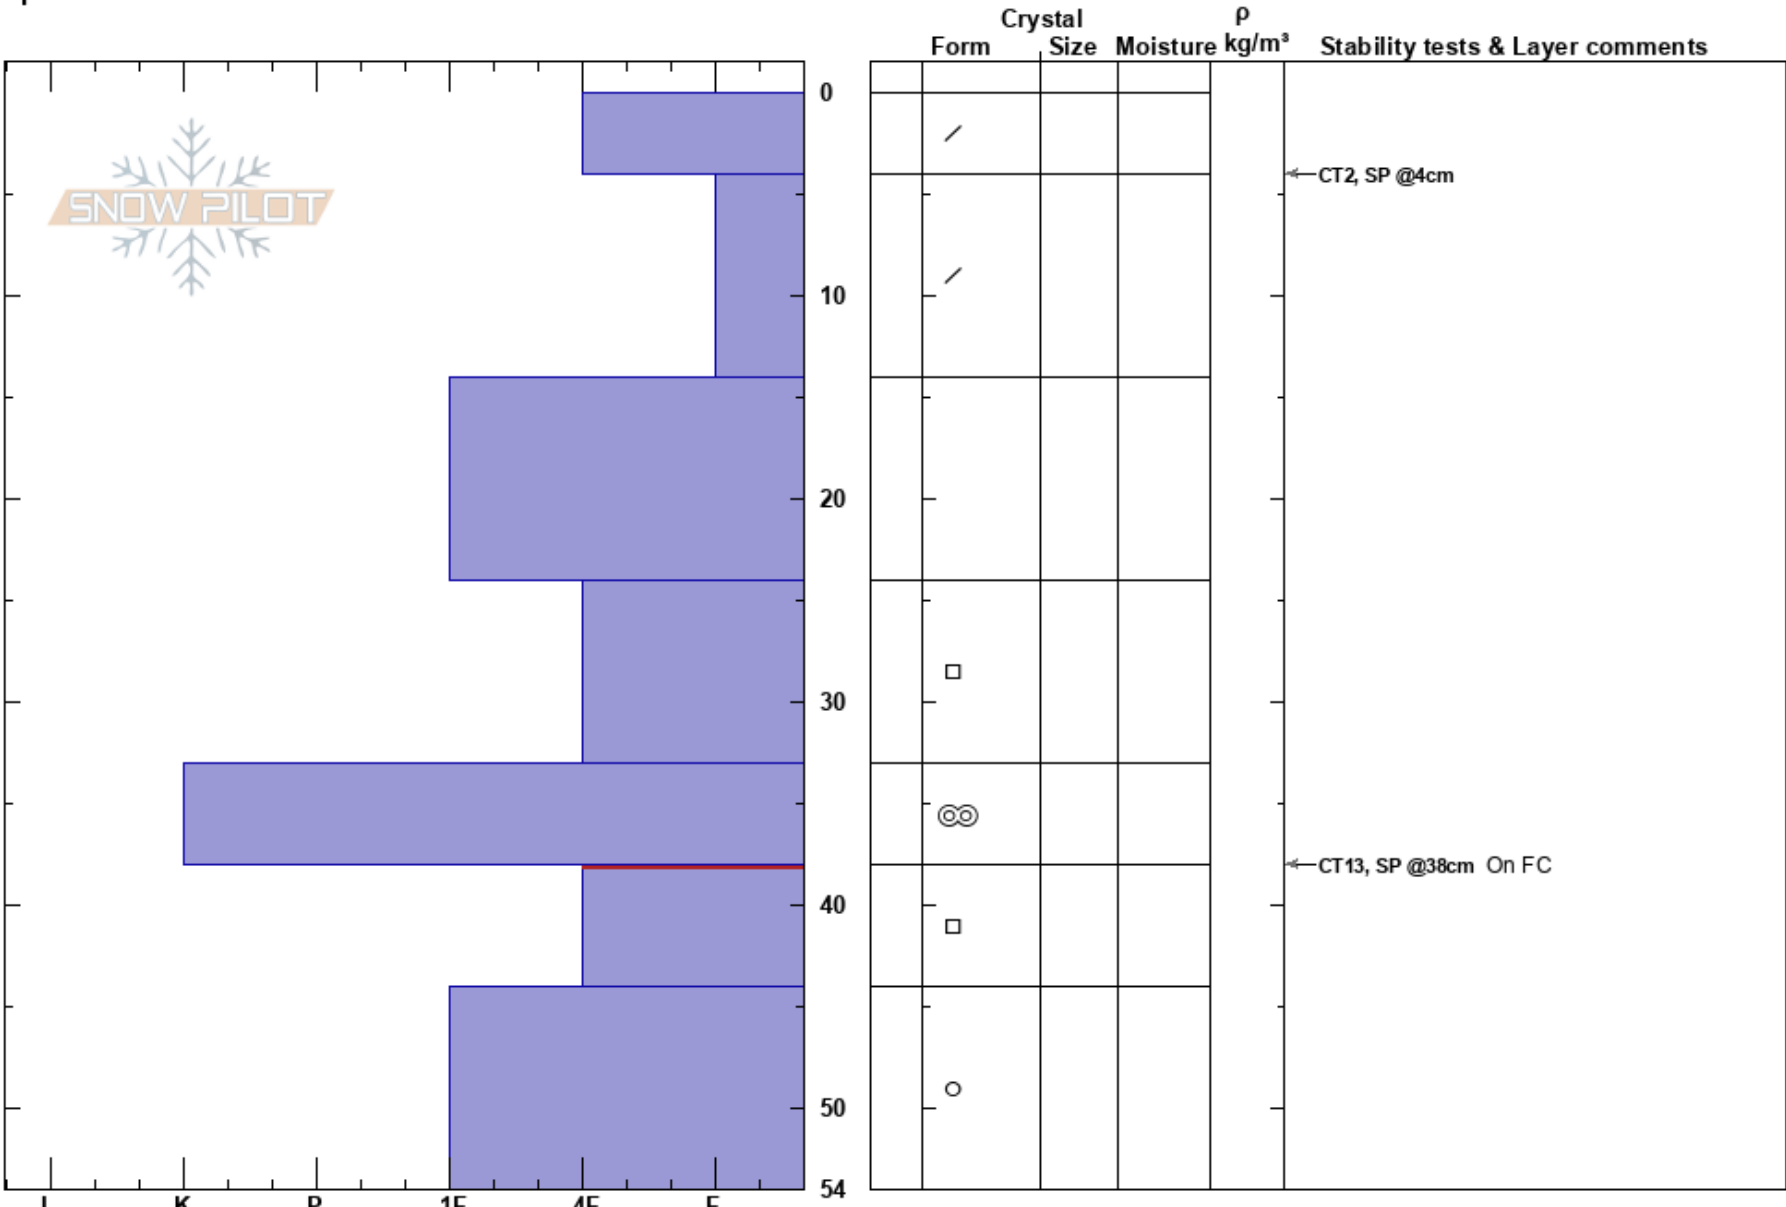

Sunset BLVD
 Richardsons
 New Zealand
Elevation: 2100 m
Aspect: W
Specifics:

Mike Roberts
 21/07/2023 - 11:00
Co-ord: -44.66692N, 168.52272E
Slope Angle: 15°
Wind Loading:

Stability: HS:54
Air Temperature: 38-44cm: Problematic layer
Sky Cover: FEW
Precipitation: NO
Wind: E Light Breeze

Notes: Snow Profile done off ridge at upper landing