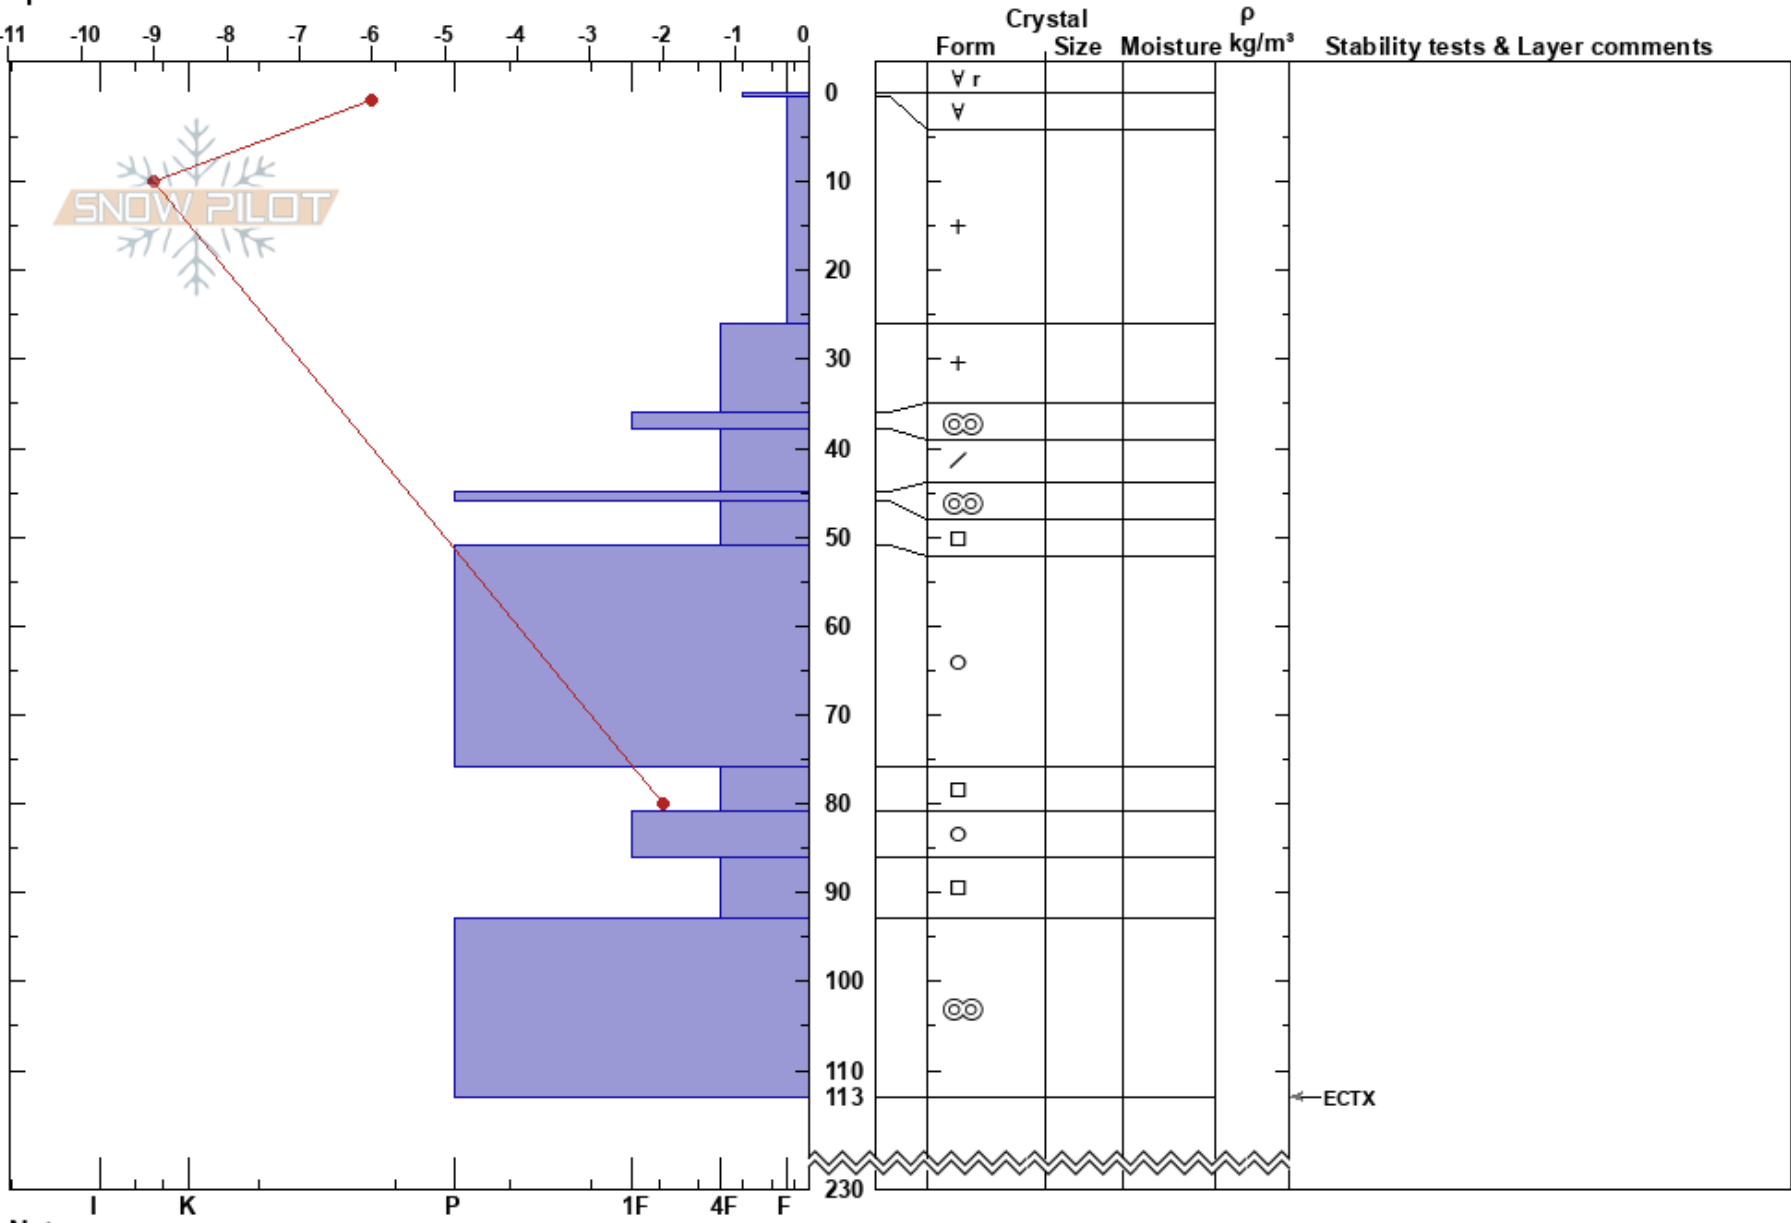

Royal Flush
 Richardsons
 New Zealand
Elevation: 2150 m
Aspect: SW
Specifics:

Harris Mountain
 21/07/2023 - 13:40
Co-ord: -44.55516N, 168.63636E
Slope Angle: 27°
Wind Loading:

Stability:
Air Temperature: 0°C
Sky Cover: CLR
Precipitation: NO
Wind: E Calm

HS: 230
PF: 30
Layer Notes:

Notes: Slap & Roach