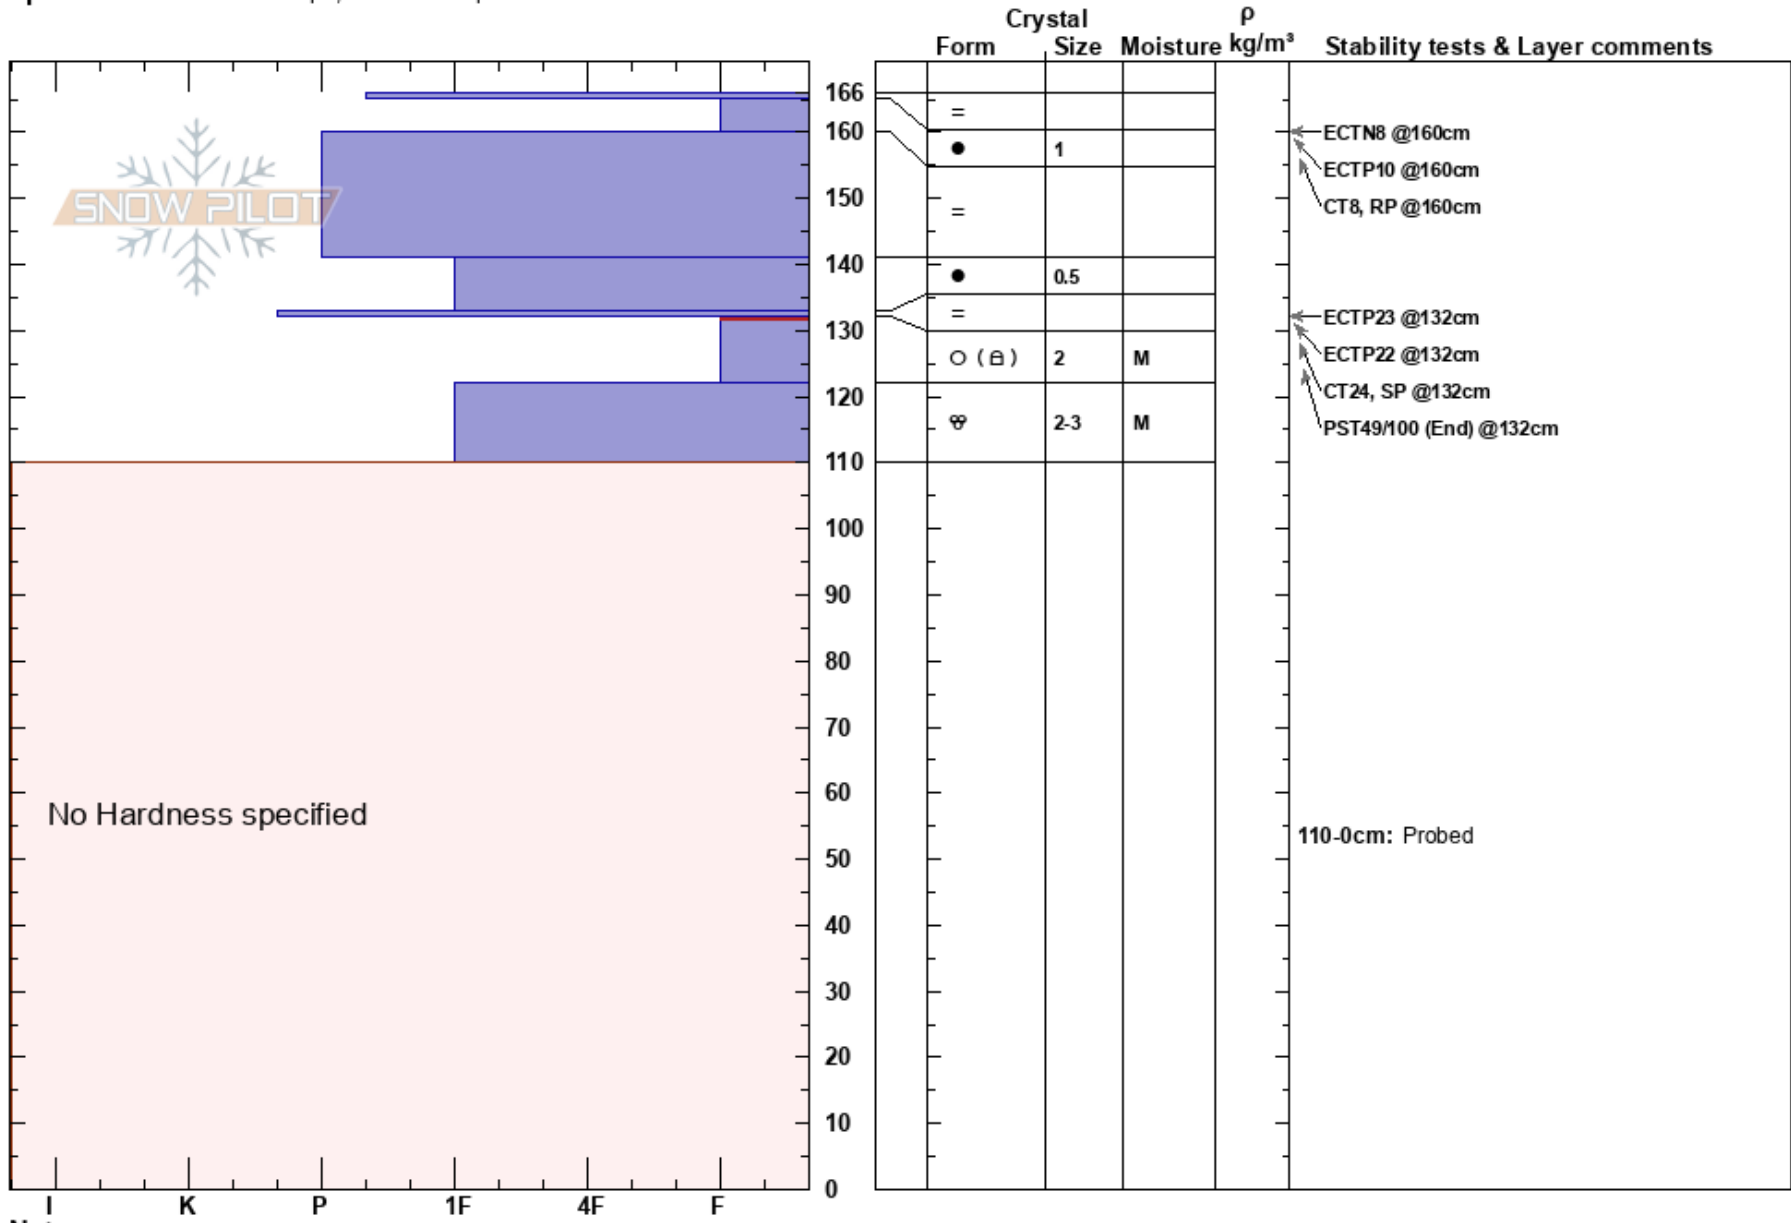

Castle Peak  
 Central Sierra  
 CA  
**Elevation:** 8120 ft  
**Aspect:** 325°  
**Specifics:** Ski tracks on slope; We skied slope

Andy Anderson  
 01/15/2018 - 2:30pm  
**Co-ord:** 39.36523N, -120.35831W  
**Slope Angle:** 23°  
**Wind Loading:**

**Stability:** Good  
**Air Temperature:**  
**Sky Cover:** BKN  
**Precipitation:** NO  
**Wind:** S Moderate

**HS:** 166  
**PS:** 6  
 132-122cm: Problematic layer  
 110-0cm: Probed

**Layer Notes:**