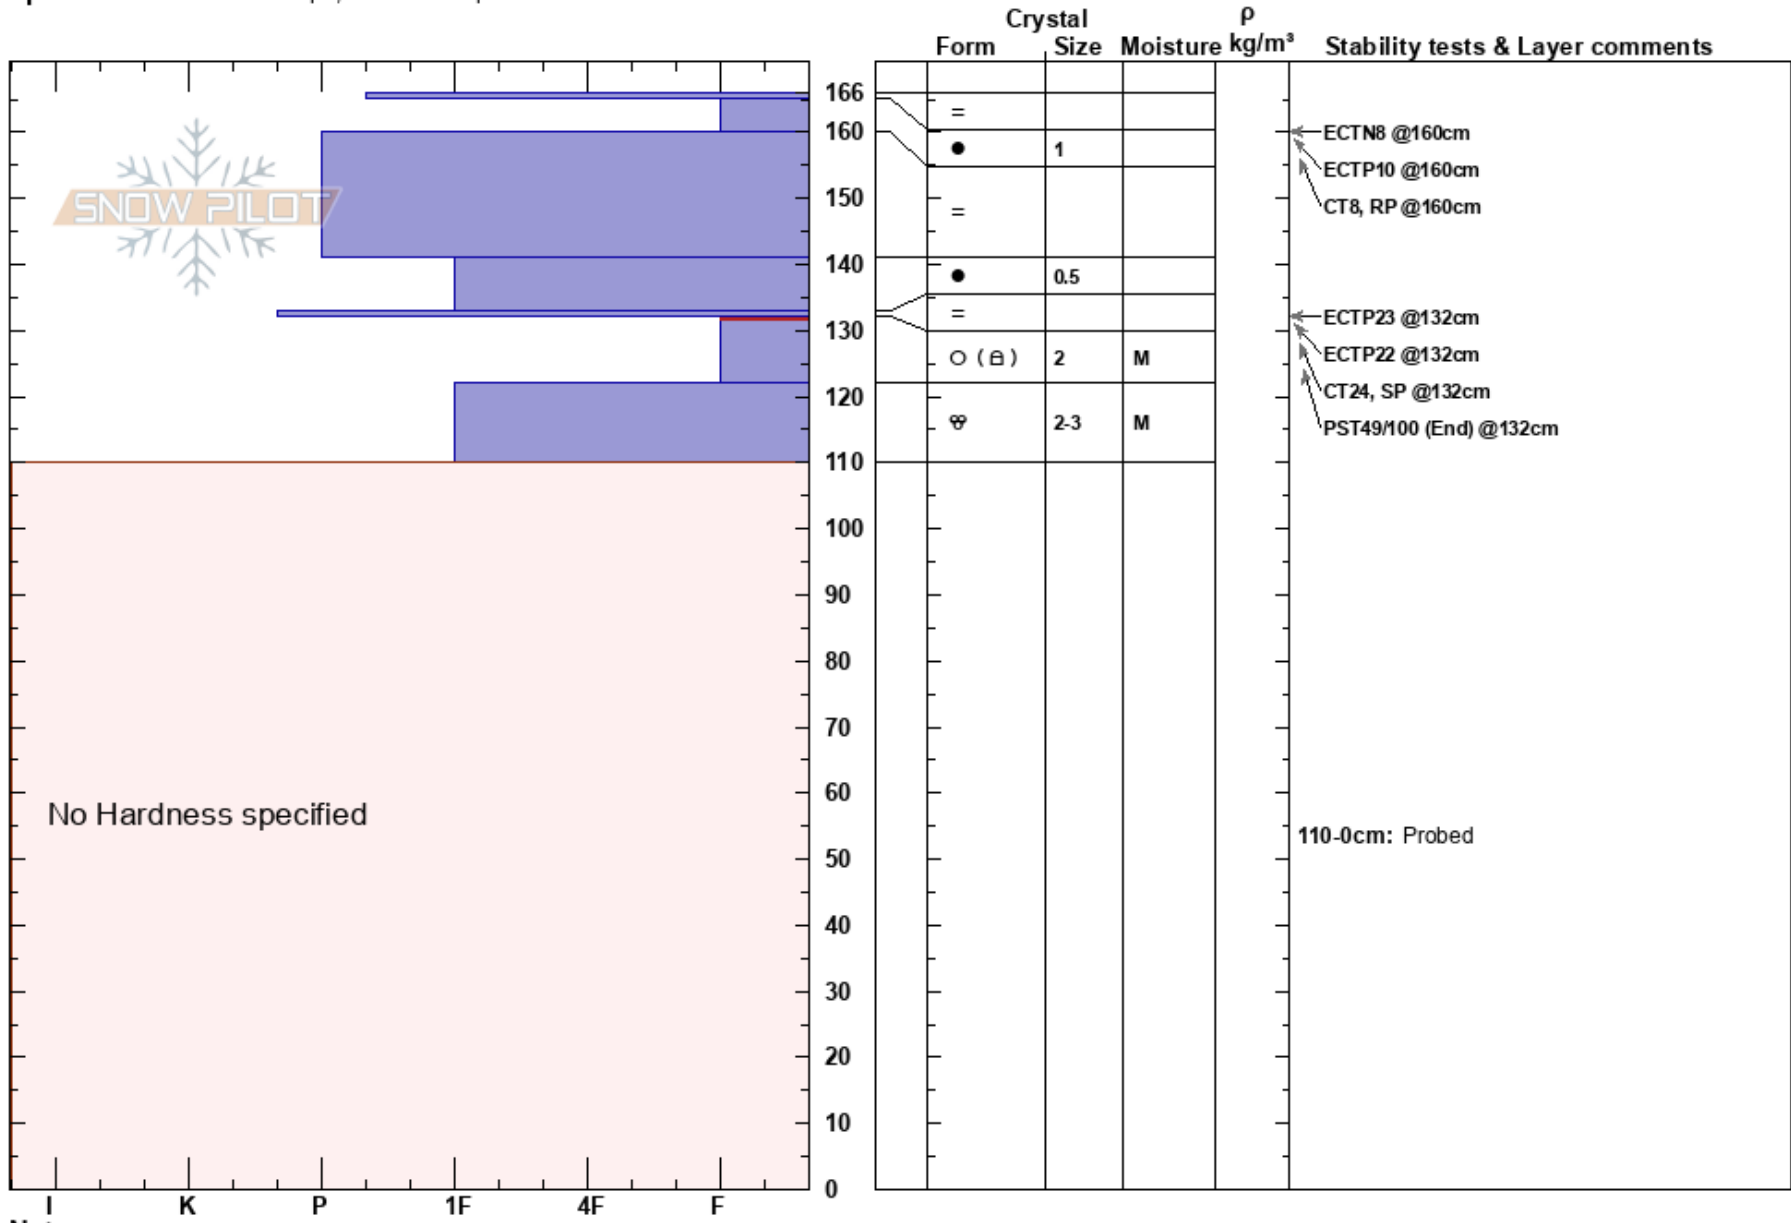

Castle Peak
 Central Sierra
 CA
Elevation: 8120 ft
Aspect: 325°
Specifics: Ski tracks on slope; We skied slope

Andy Anderson
 01/15/2018 - 2:30pm
Co-ord: 39.36523N, -120.35831W
Slope Angle: 23°
Wind Loading:

Stability: Good
Air Temperature:
Sky Cover: BKN
Precipitation: NO
Wind: S Moderate

HS: 166
PS: 6
 132-122cm: Problematic layer
 110-0cm: Probed

Layer Notes:

Notes: