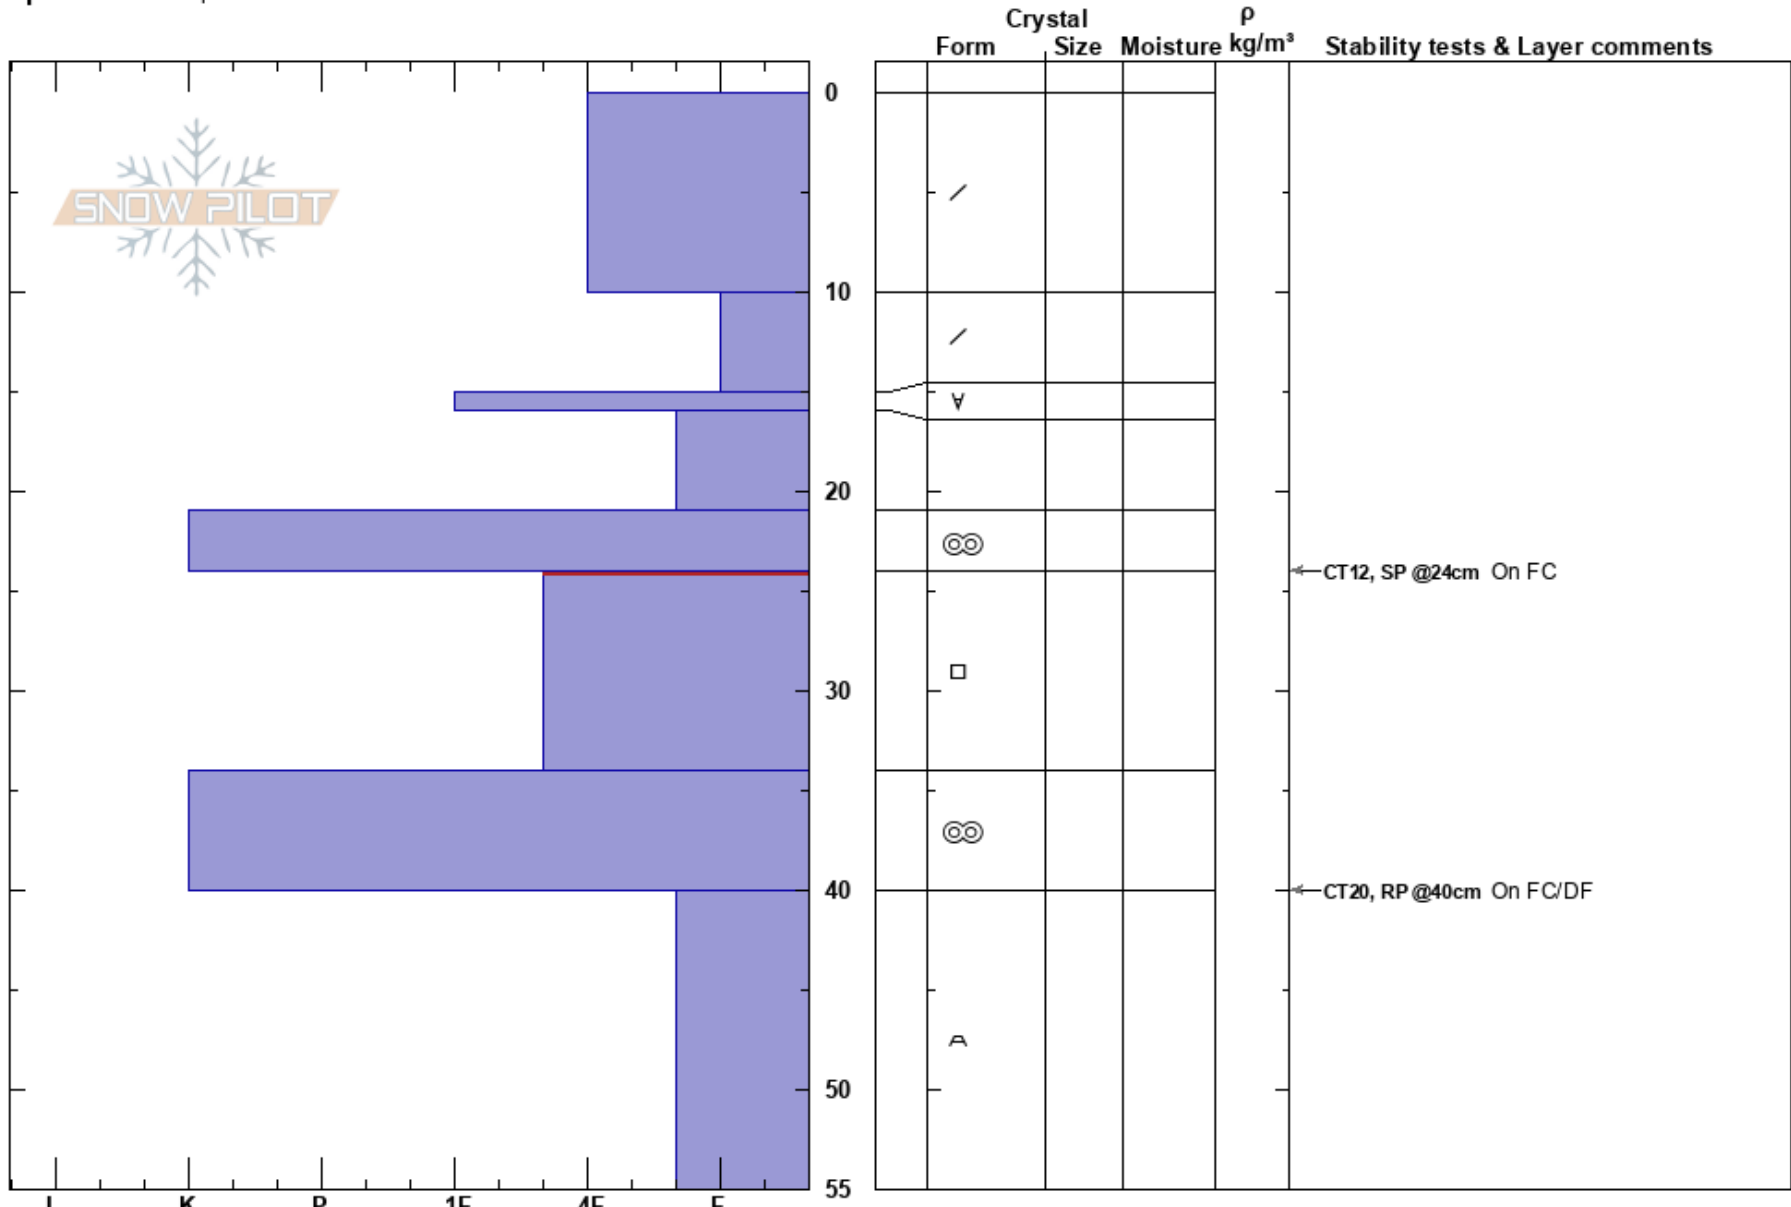

Bonanza  
 Richardsons  
 New Zealand  
**Elevation:** 1750 m  
**Aspect:**  
**Specifics:** Poor pit location

Mike Roberts  
 20/07/2023 - 14:00  
**Co-ord:** -44.67449N, 168.52221E  
**Slope Angle:** 15°  
**Wind Loading:**

**Stability:** HS:67  
**Air Temperature:** 24-34cm: Problematic layer  
**Sky Cover:** BKN  
**Precipitation:** NO  
**Wind:** E Light Breeze

**Notes:** Snowprofile does not represent current Swd/RGwp over density inversion