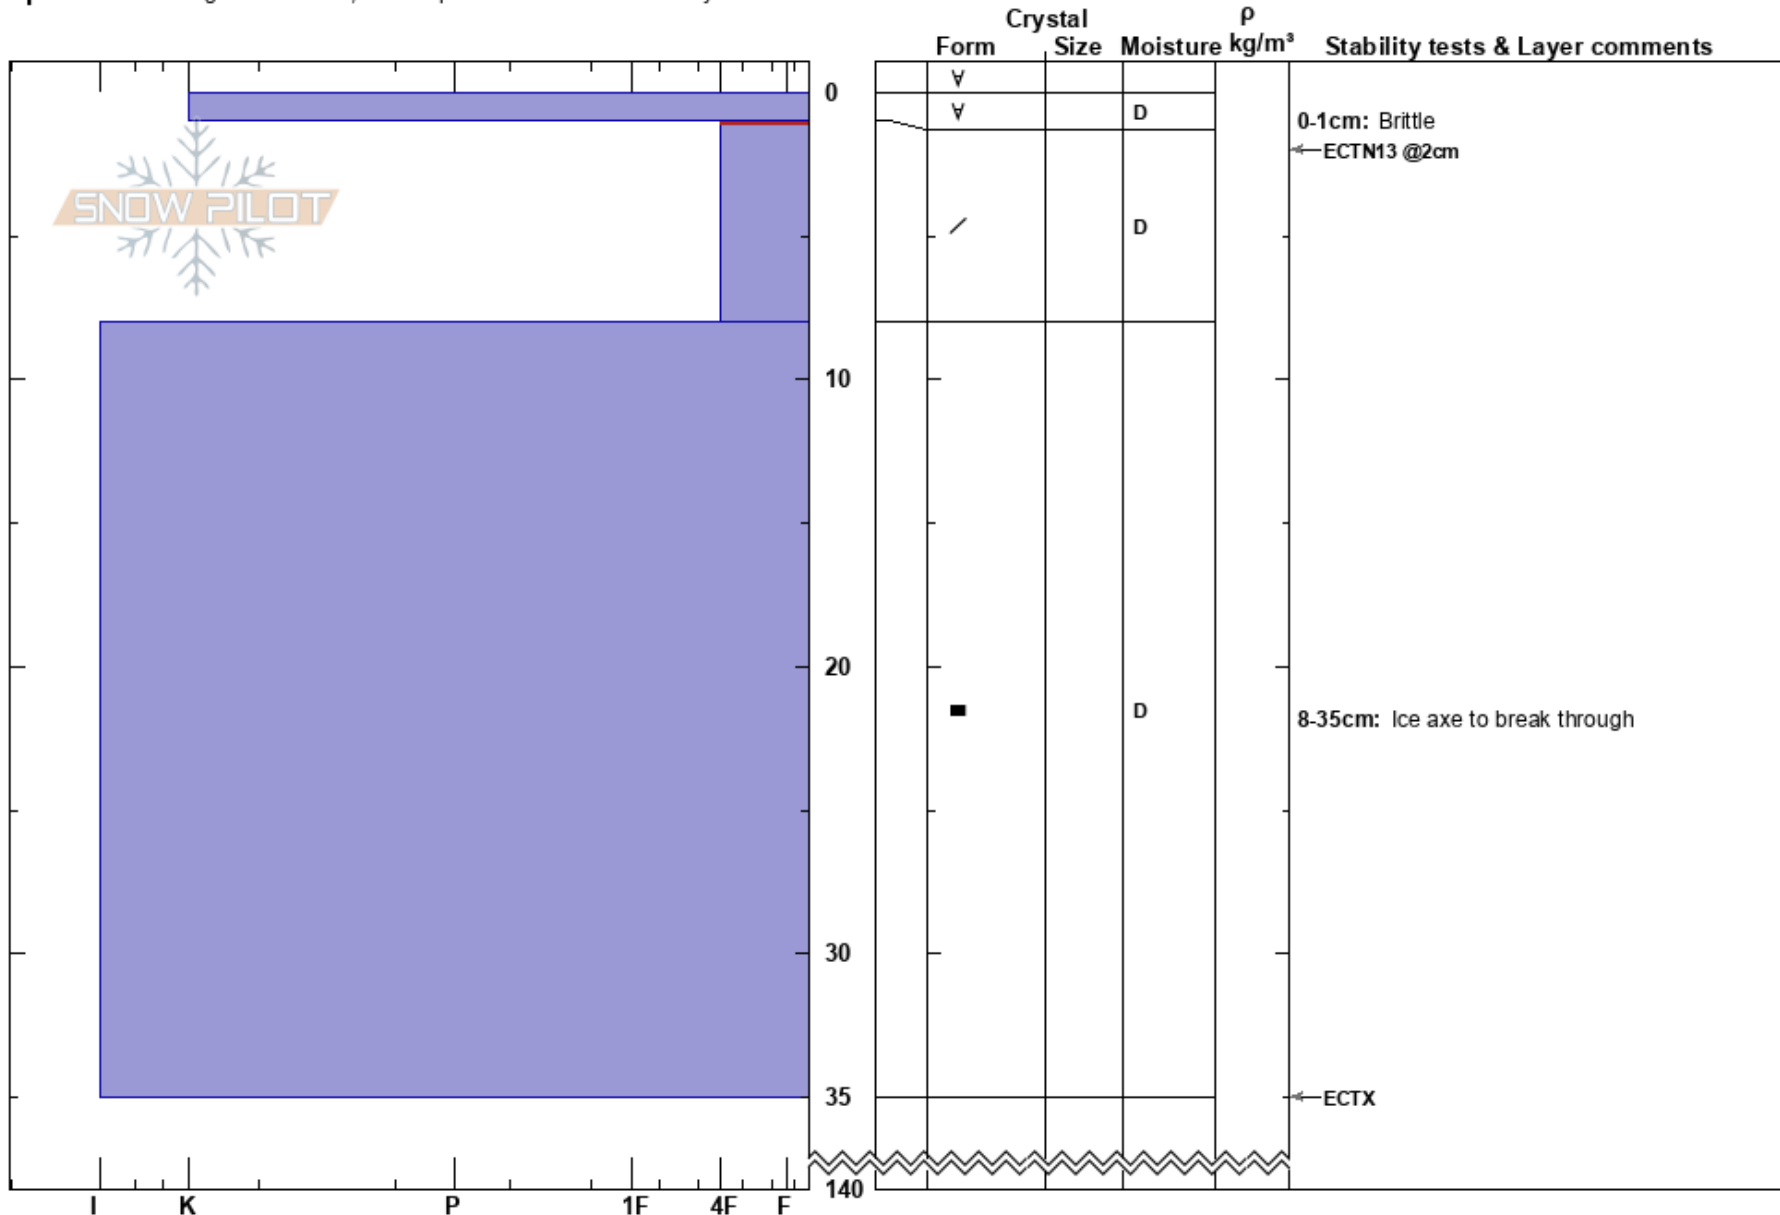

Vertigo
 Mt Ruapehu
 New Zealand
 Elevation: 2300 m
 Aspect: W

Robbie Hollander
 19/07/2023 - 10:00
 Co-ord: -39.29558N, 175.55584E
 Slope Angle: 30°
 Wind Loading: no

Stability: Very Good
 Air Temperature:
 Sky Cover: CLR
 Precipitation: NO
 Wind: NW Moderate

HS: 140
 PF: 3
 PS: 0
 Layer Notes:
 0-1cm: Brittle
 1-8cm: Problematic layer
 8-35cm: Ice axe to break through

Specifics: Pit dug in a Ski Area; Pit is representative of backcountry

Notes: Pit not dug to ground, I-IFil below.