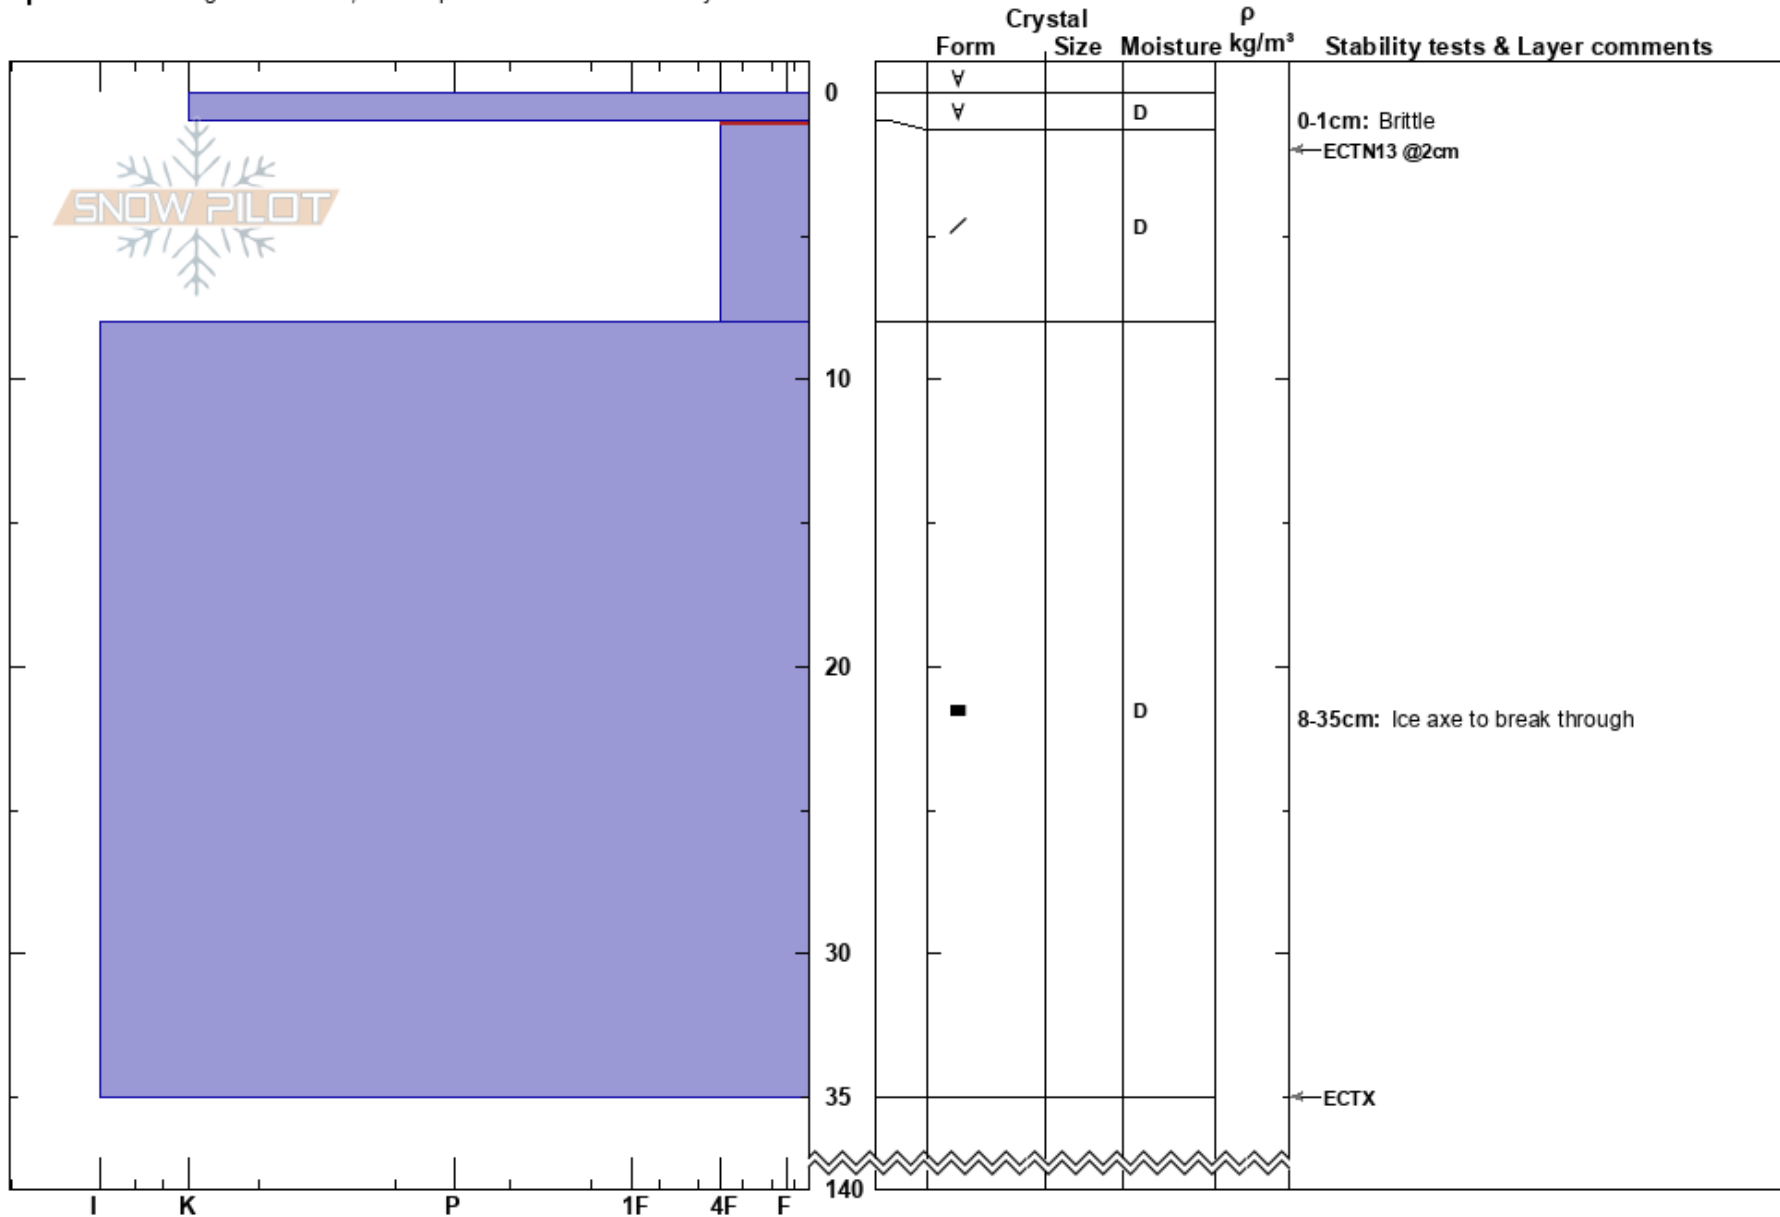

Vertigo
 Mt Ruapehu
 New Zealand
 Elevation: 2300 m
 Aspect: W

Robbie Hollander
 19/07/2023 - 10:00
 Co-ord: -39.29558N, 175.55584E
 Slope Angle: 30°
 Wind Loading: no

Stability: Very Good
 Air Temperature:
 Sky Cover: CLR
 Precipitation: NO
 Wind: NW Moderate

HS: 140
 PF: 3
 PS: 0
 Layer Notes:
 0-1cm: Brittle
 1-8cm: Problematic layer
 8-35cm: Ice axe to break through

Specifics: Pit dug in a Ski Area; Pit is representative of backcountry

Notes: Pit not dug to ground, I-IFil below.