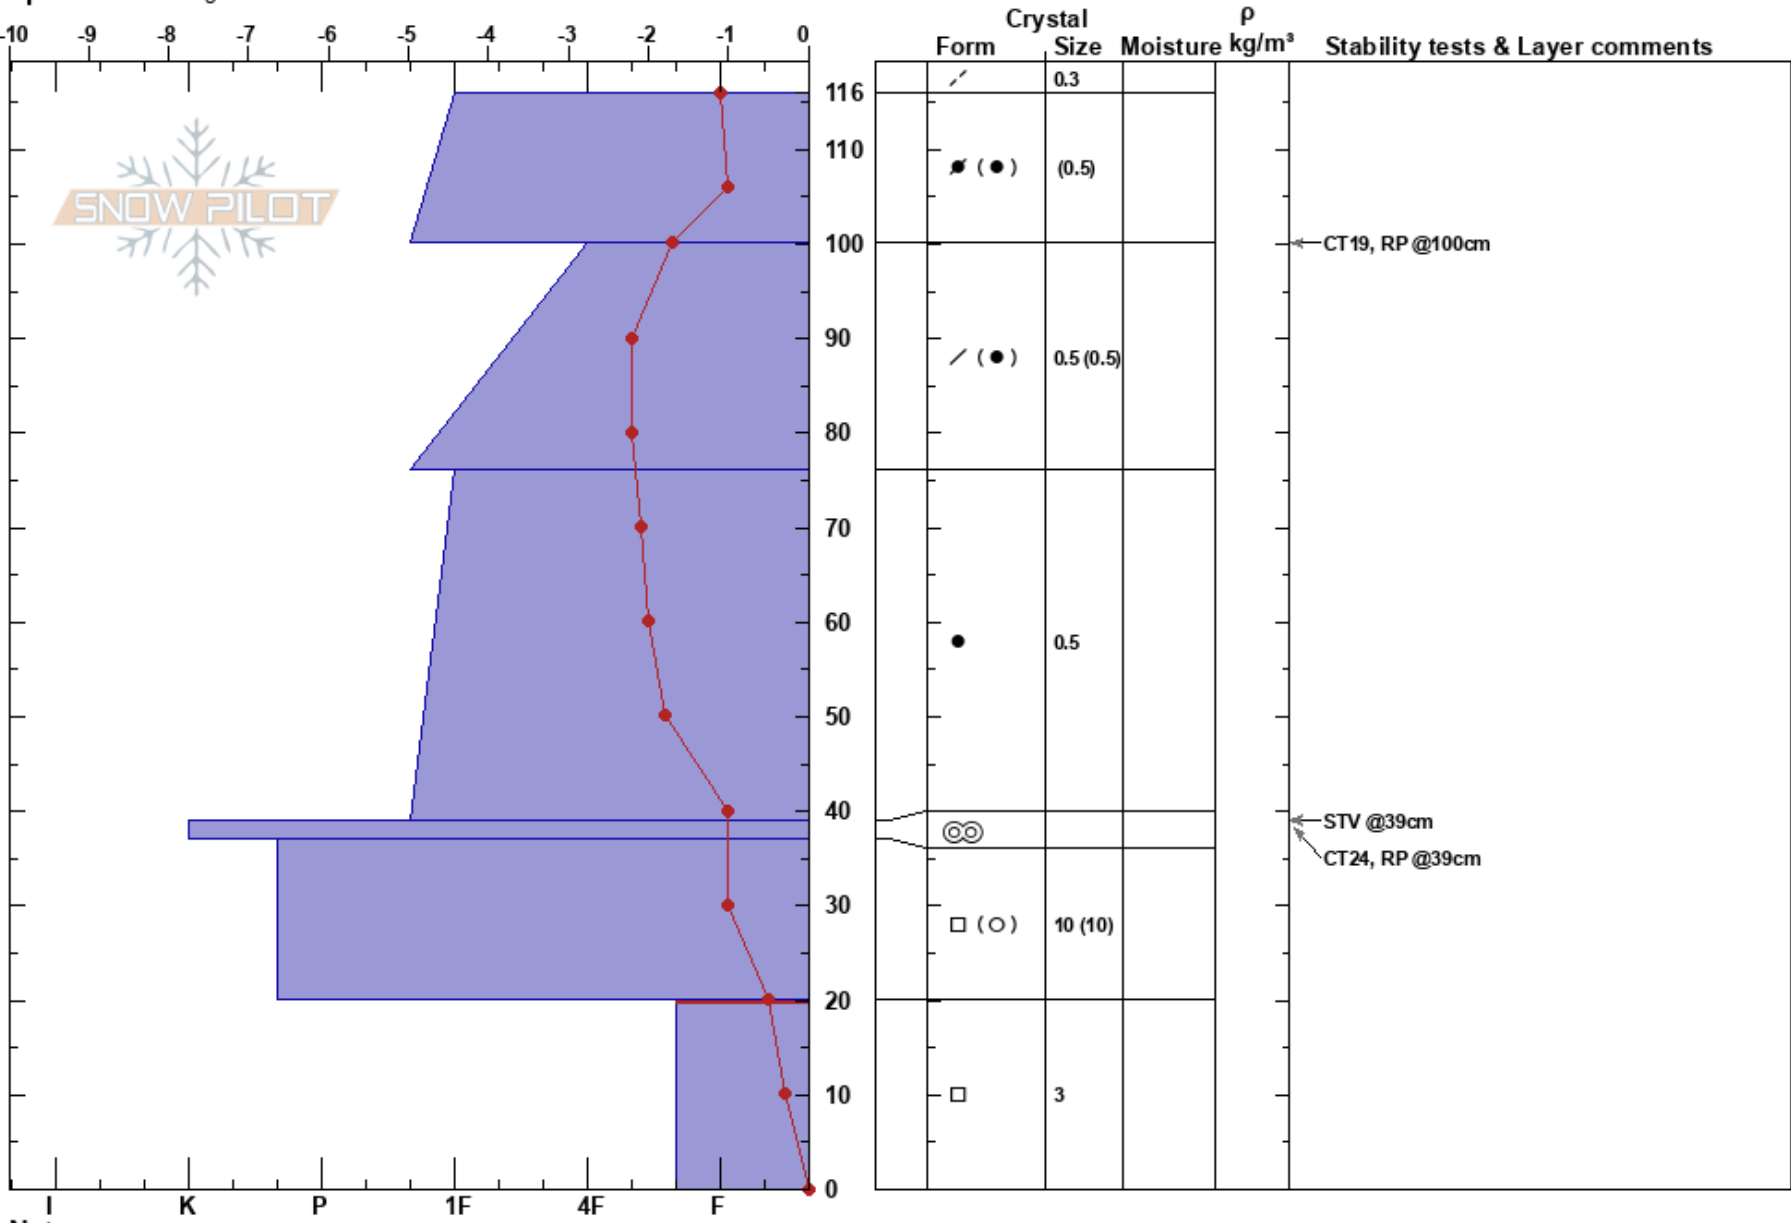

Jono's Journey
 Remarkables Range
 New Zealand
 Elevation: 1920 m
 Aspect: SE
 Specifics: Pit dug in a Ski Area

Remarks Snow Safety
 15/07/2023 - 14:53
 Co-ord:
 Slope Angle: 37°
 Wind Loading:

Stability: Good HS: 116 Layer Notes:
 Air Temperature: 0°C PF: 5 20-0cm: Problematic layer
 Sky Cover: BKN PS: 22
 Precipitation: NO
 Wind: W Light Breeze