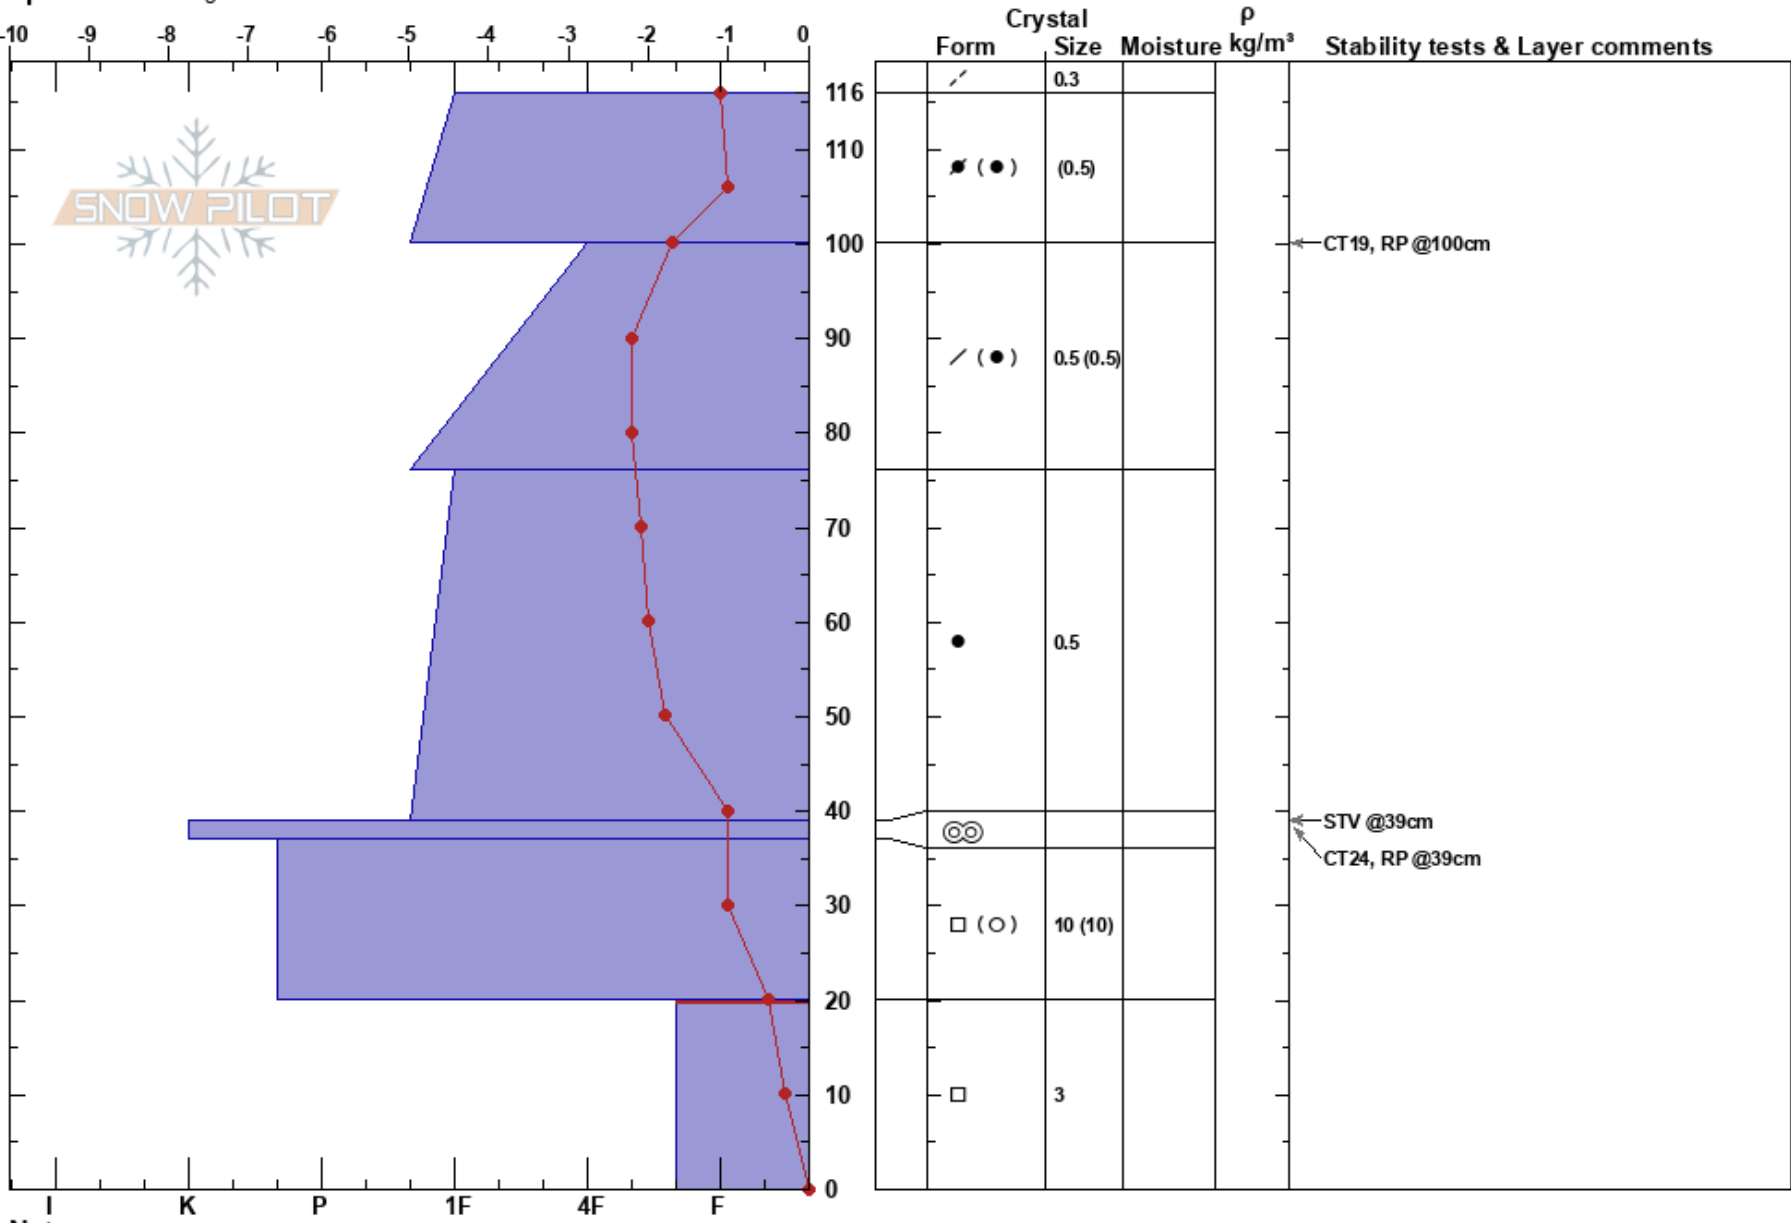

Jono's Journey  
 Remarkables Range  
 New Zealand  
 Elevation: 1920 m  
 Aspect: SE  
 Specifics: Pit dug in a Ski Area

Remarks Snow Safety  
 15/07/2023 - 14:53  
 Co-ord:  
 Slope Angle: 37°  
 Wind Loading:

Stability: Good HS: 116 Layer Notes:  
 Air Temperature: 0°C PF: 5 20-0cm: Problematic layer  
 Sky Cover: BKN PS: 22  
 Precipitation: NO  
 Wind: W Light Breeze

Notes: Augi Fler