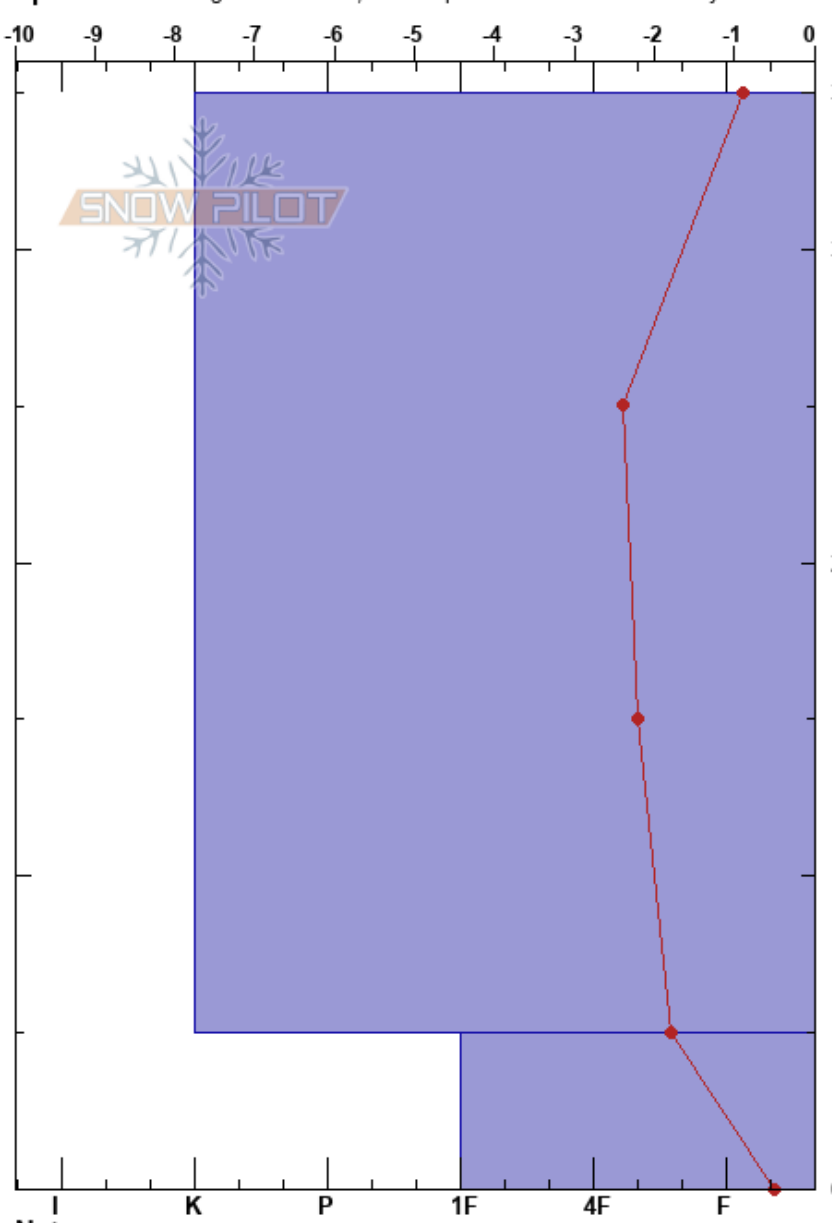

Stellar Bowl  
 Craigieburn Range  
 New Zealand  
**Elevation:** 1500 m  
**Aspect:** SE  
**Specifics:** Pit dug in a Ski Area; Pit is representative of backcountry

Porters Snow Safety  
 17/07/2023 - 12:00  
**Co-ord:** -43.26983N, 171.63629E  
**Slope Angle:** 35°  
**Wind Loading:** no

**Stability:** Very Good **HS:** 35  
**Air Temperature:** 2.7°C **PF:** 0  
**Sky Cover:** FEW **PS:** 0  
**Precipitation:** NO  
**Wind:** W Moderate  
**Layer Notes:** 35-5cm: Problematic layer

Form	Crystal		Moisture	ρ kg/m³	Stability tests & Layer comments
	Size				
	⊖⊖	0.3	D		
⊖	0.5-1	D			

ECTP22 @0cm

**Notes:**