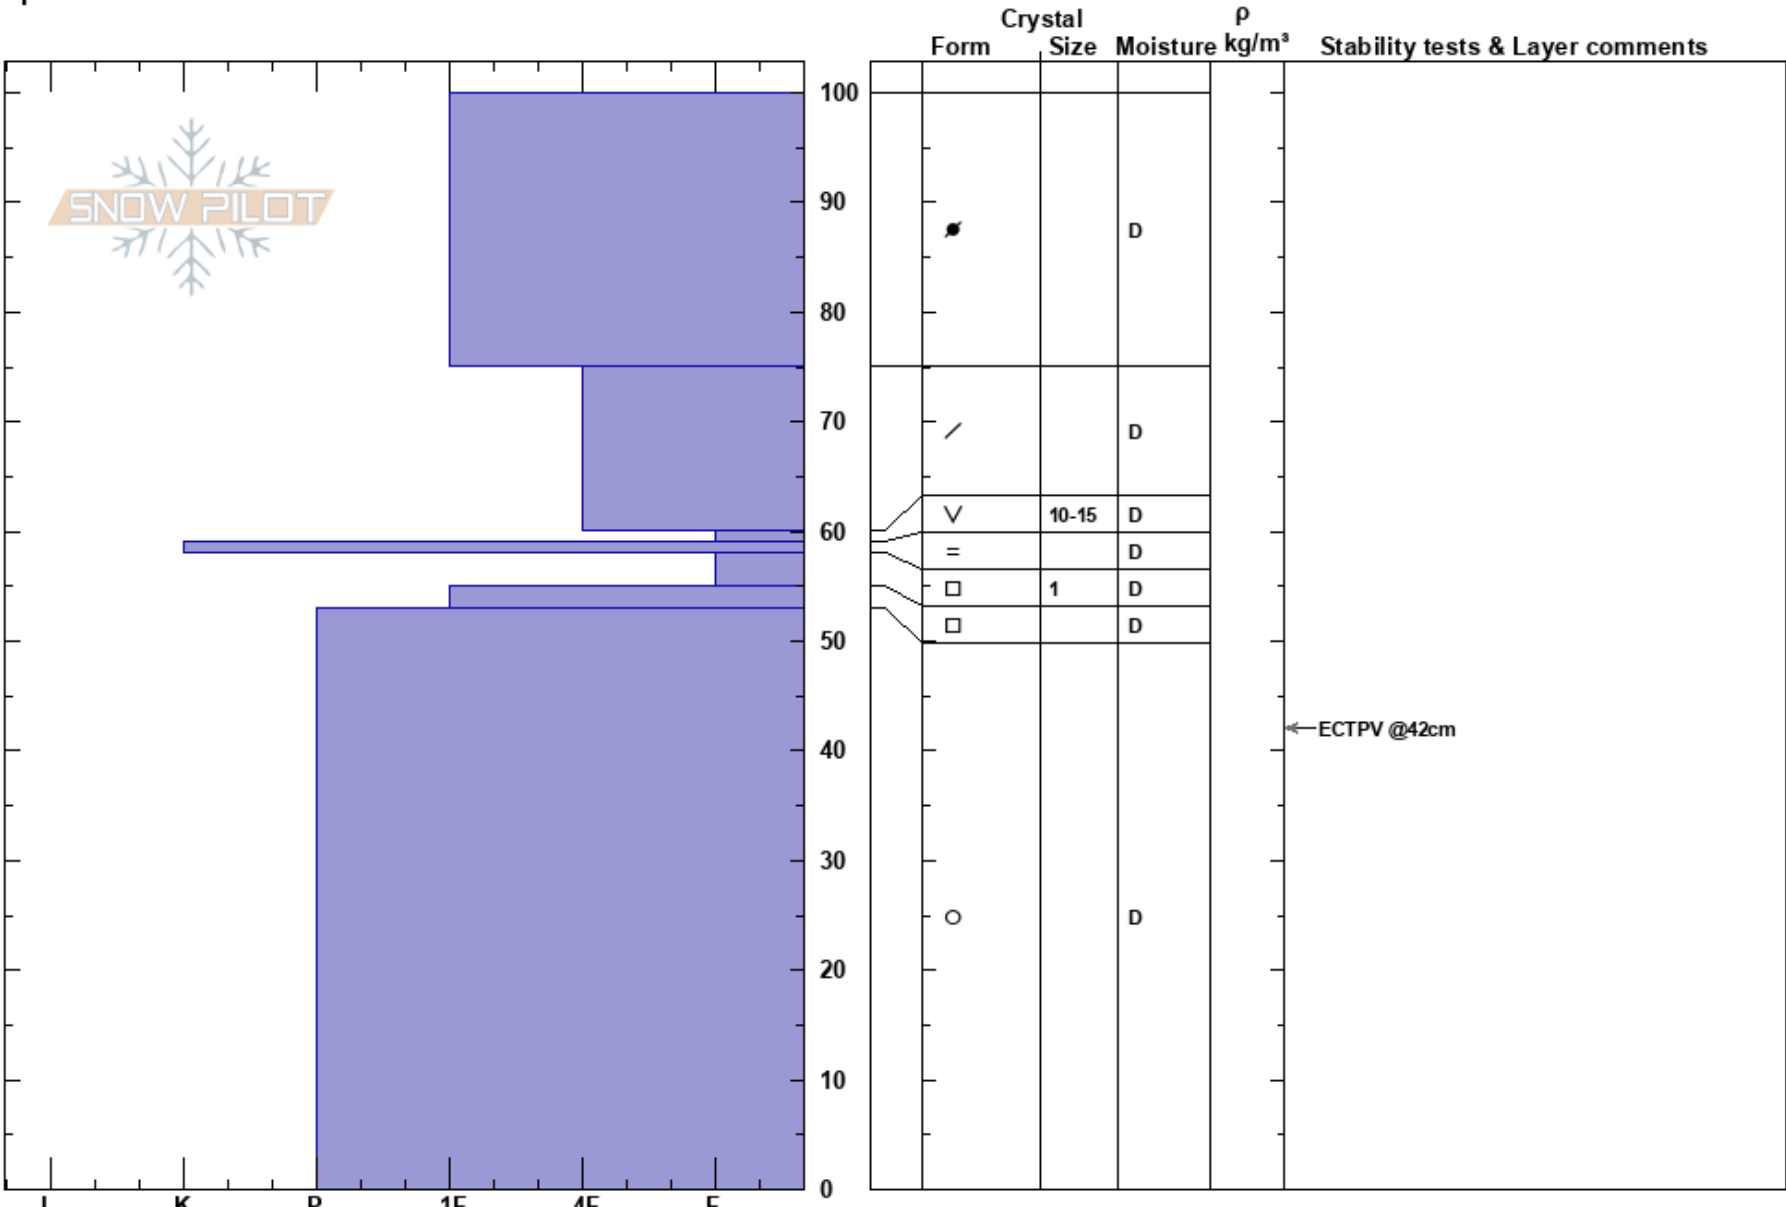

Eagles Nest Middle
 Remarkables Range
 New Zealand
Elevation: 1900 m
Aspect: SW
Specifics:

Remarks Snow Safety
 14/07/2023 - 14:00
Co-ord:
Slope Angle: 38°
Wind Loading: previous

Stability:
Air Temperature:
Sky Cover: SCT
Precipitation: NO
Wind: SW Moderate

HS: 100
PF: 25 60-59cm: Problematic layer
PS: 5

Notes: Brandon + Will