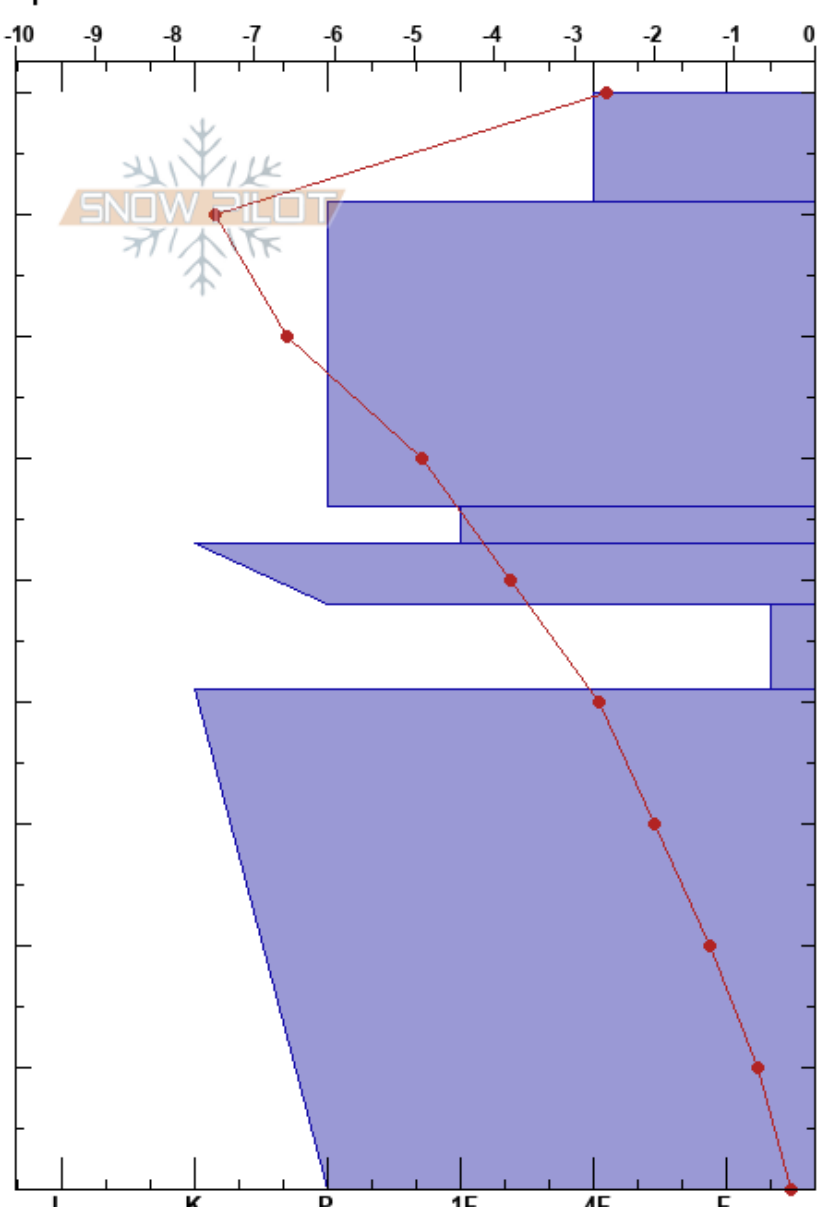

Remarks back country
New Zealand
Elevation: 1920 m
Aspect: SE
Specifics:

Mitchell Beatson
10/07/2023 - 12:40
Co-ord: -45.05775N, 168.83185E
Slope Angle: 35°
Wind Loading: previous

Stability:
Air Temperature:
Sky Cover: BKN
Precipitation: NO
Wind: Calm

HS: 90
PF: 30
53-48cm: FC and MFcr sandwich
48-41cm: Problematic layer

Form	Crystal Size	Moisture	ρ kg/m ³	Stability tests & Layer comments
∇	8			
•	1			
•	0.5-1			
☐	1-2			
⊙ ⊙ (☐)	(2)			53-48cm: FC and MFcr sandwich ←ECTPV @48cm
☐	2-3			
■ (☐)				

Notes: Pit dug on slope with same aspect as skier triggered avalanches in the same area