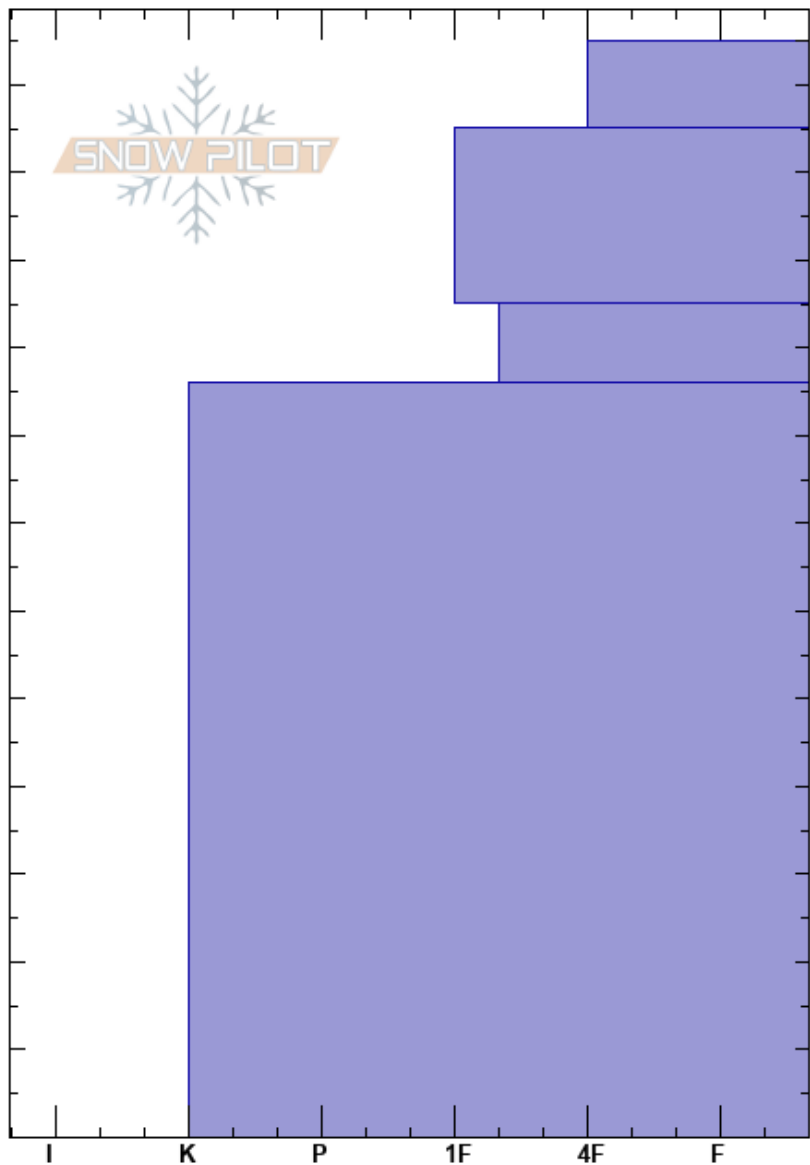

20230710PolicanteSE
 El Azufre
 Argentina
 Elevation: 8740 ft
 Aspect: 115°
 Specifics:

Logan Cookler
 10/07/2023 - 11:30
 Co-ord: -35.26980N, -70.46880W
 Slope Angle: 21°
 Wind Loading: previous

Stability:
 Air Temperature:
 Sky Cover: FEW
 Precipitation: NO
 Wind: NW Light Breeze

HS: 125
 PF: 30 95-86cm: Problematic layer
 PS: 20

Height (cm)	Crystal		ρ kg/m ³	Stability tests & Layer comments
	Form	Size		
125				
120	•	0.5		
110				← CT14, Q2 @115cm
100	•	0.5		
90	⊗	4.5		← ECTN28 @95cm
80				
70				
60				
50				
40	■			
30				
20				
10				
0				