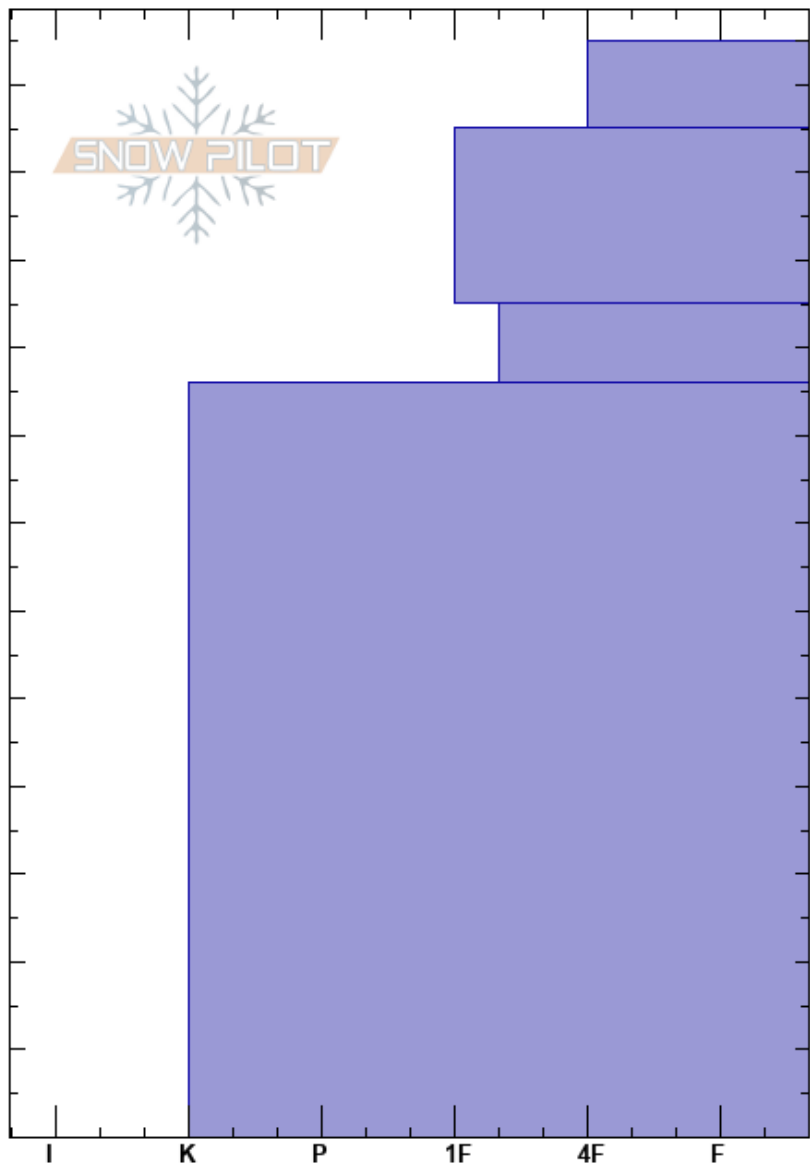

20230710PolicanteSE  
 El Azufre  
 Argentina  
 Elevation: 8740 ft  
 Aspect: 115°  
 Specifics:

Logan Cookler  
 10/07/2023 - 11:30  
 Co-ord: -35.26980N, -70.46880W  
 Slope Angle: 21°  
 Wind Loading: previous

Stability:  
 Air Temperature:  
 Sky Cover: FEW  
 Precipitation: NO  
 Wind: NW Light Breeze

HS: 125  
 PF: 30 95-86cm: Problematic layer  
 PS: 20

Layer Notes:

Height (cm)	Crystal		$\rho$ kg/m <sup>3</sup>	Stability tests & Layer comments
	Form	Size		
125				
120	•	0.5		
110				← CT14, Q2 @115cm
100	•	0.5		
90	⊗	4.5		← ECTN28 @95cm
80				
70				
60				
50				
40	■			
30				
20				
10				
0				