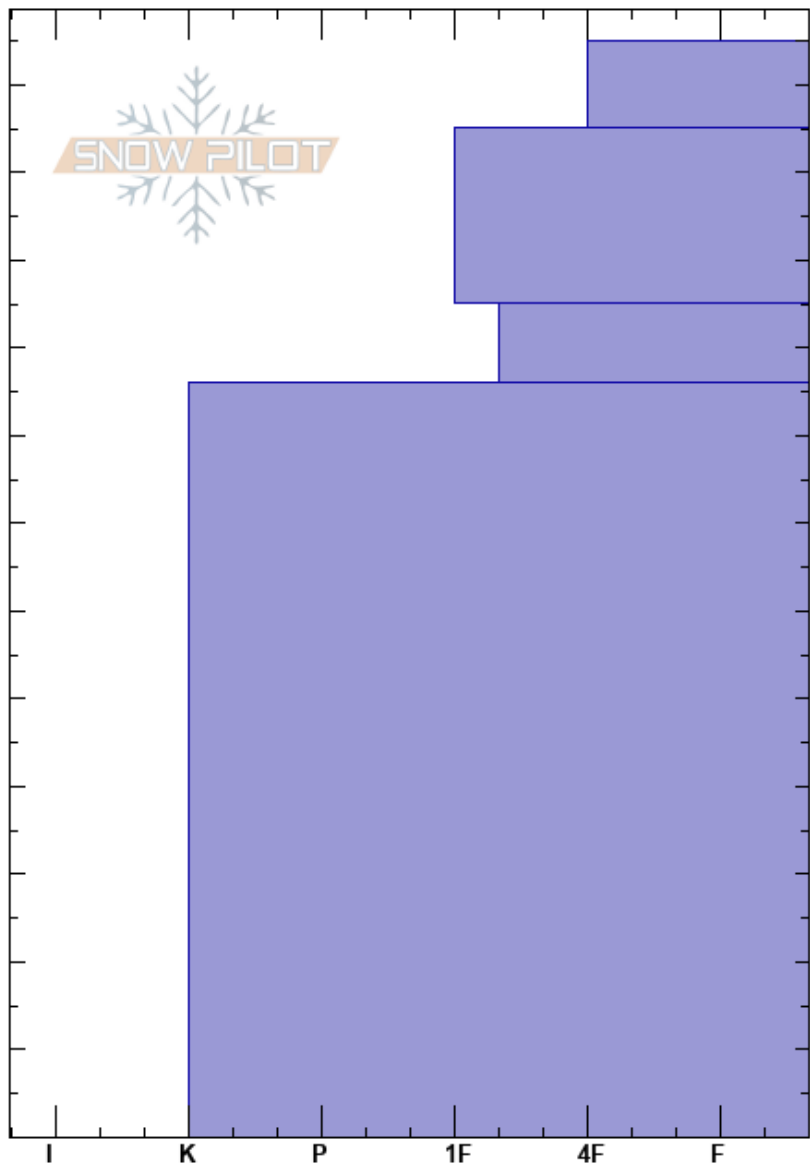

20230710PolicanteSE
 El Azufre
 Argentina
 Elevation: 8740 ft
 Aspect: 115°
 Specifics:

Logan Cookler
 10/07/2023 - 11:30
 Co-ord: -35.26980N, -70.46880W
 Slope Angle: 21°
 Wind Loading: previous

Stability:
 Air Temperature:
 Sky Cover: FEW
 Precipitation: NO
 Wind: NW Light Breeze

HS: 125
 PF: 30 95-86cm: Problematic layer
 PS: 20

Layer Notes:

Height (cm)	Crystal		ρ kg/m ³	Stability tests & Layer comments
	Form	Size		
125				
120	•	0.5		
110				← CT14, Q2 @115cm
100	•	0.5		
90	⊗	4.5		← ECTN28 @95cm
80				
70				
60				
50				
40	■			
30				
20				
10				
0				