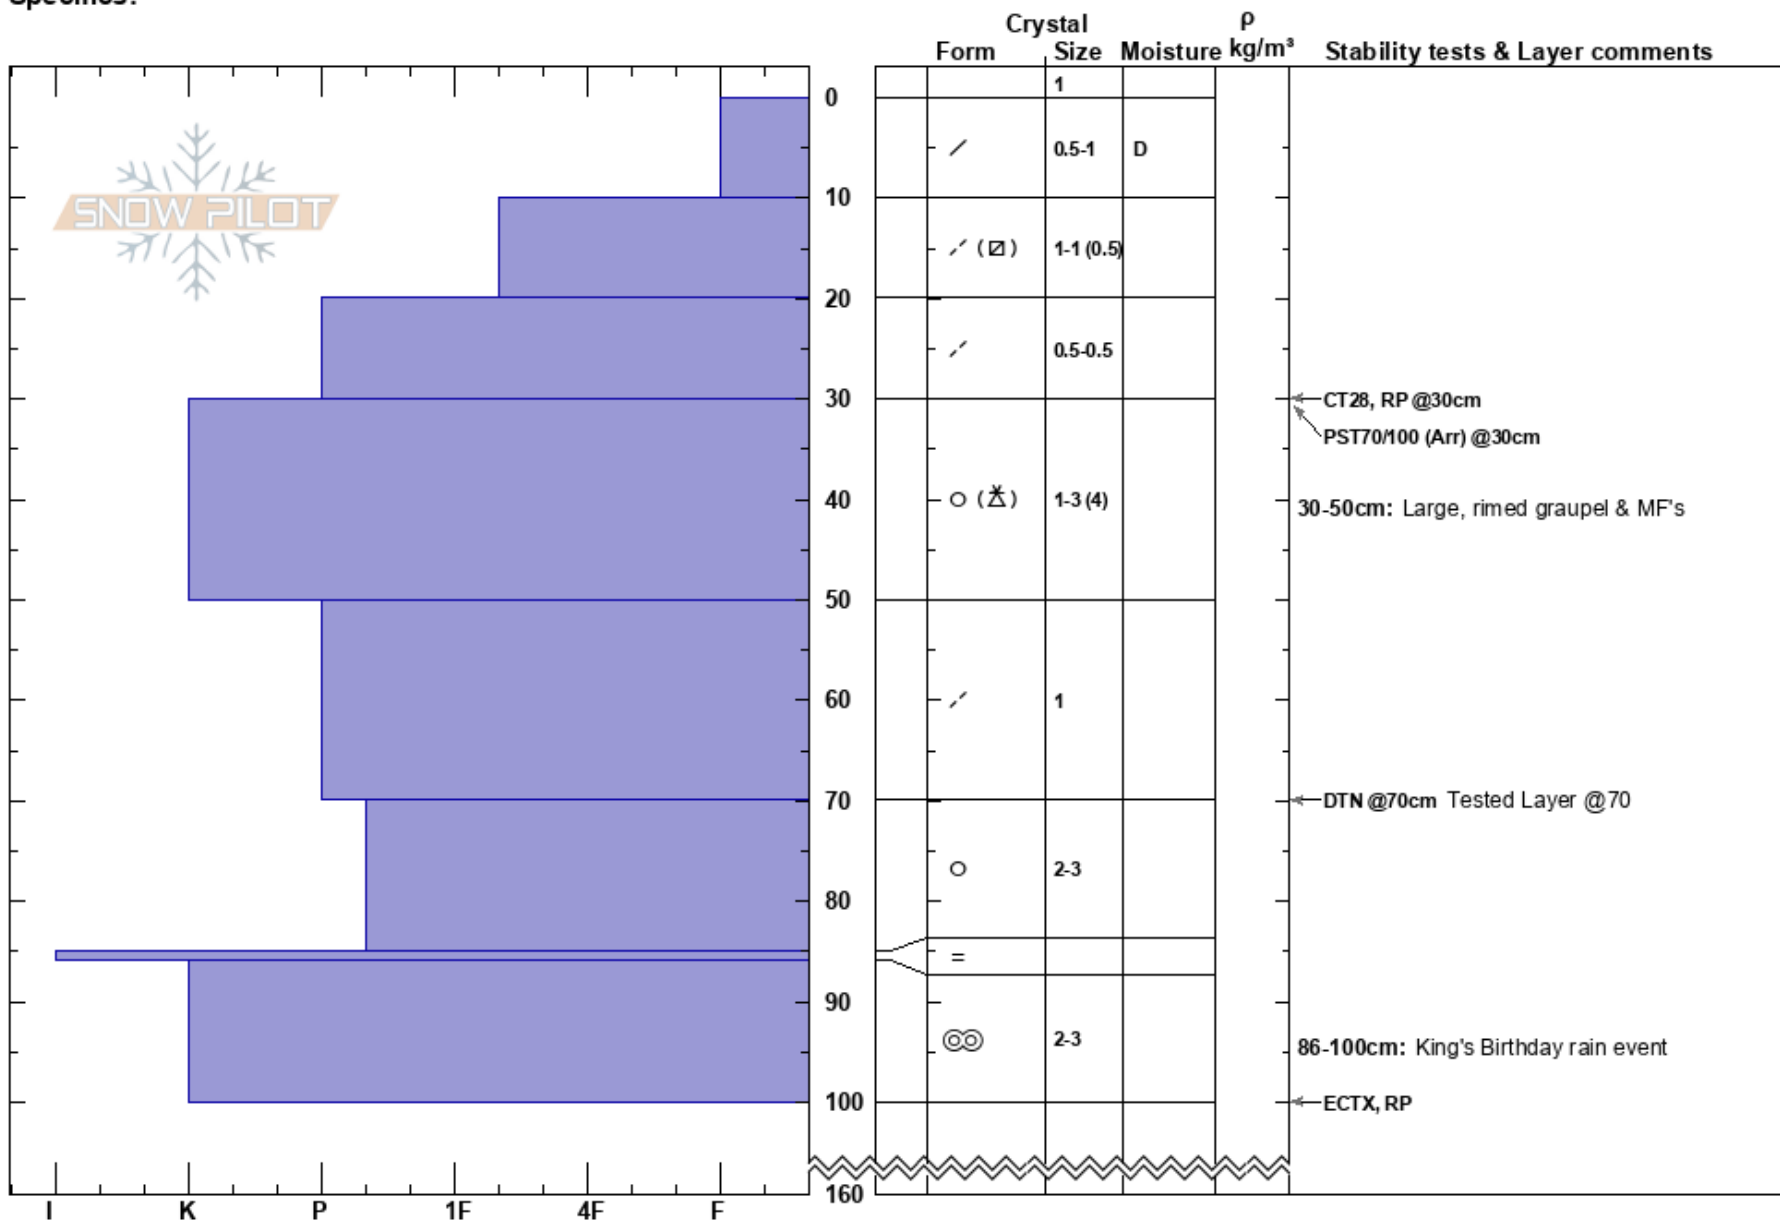

Aiguilles Rouge  
 Malte Brun Range  
 New Zealand  
**Elevation:** 2542 m  
**Aspect:** N  
**Specifics:**

Scotty Barrier  
 06/07/2023 - 10:15  
**Co-ord:** -43.57454N, 170.29712E  
**Slope Angle:** 29°  
**Wind Loading:** previous

**Stability:**  
**Air Temperature:** -9°C  
**Sky Cover:** CLR  
**Precipitation:** NO  
**Wind:** Calm

**HS:** 160  
**PF:** 5  
**PS:** 2  
**Layer Notes:**  
 10-20cm: Problematic layer  
 30-50cm: Large, rimed graupel & MF's  
 86-100cm: King's Birthday rain event

**Notes:** 1st clear day, after 6 days of nuku NW-W-SW winds.