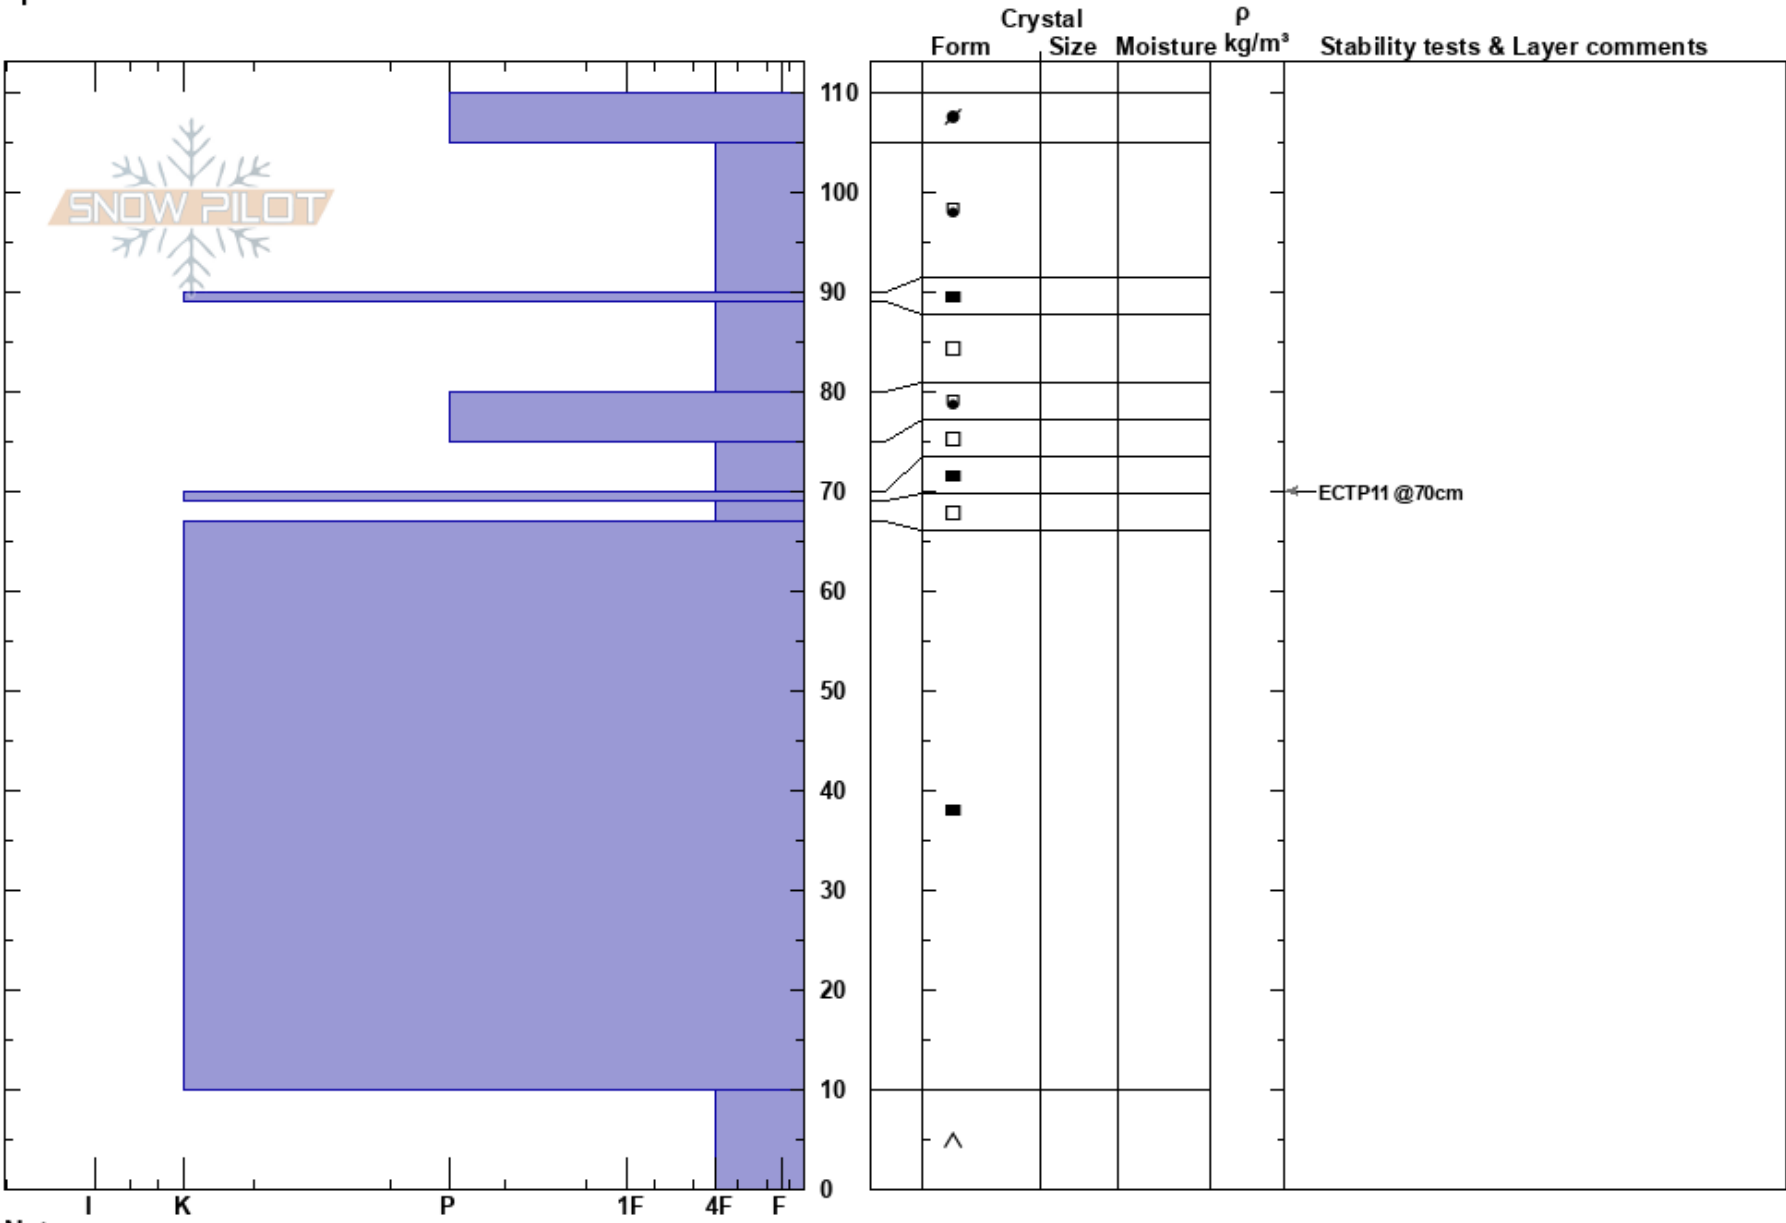

Yo Harold
 Remarkables Range
 New Zealand
Elevation: 1990 m
Aspect: SE
Specifics:

Harris Mountain
 07/07/2023 - 12:00
Co-ord:
Slope Angle: 25°
Wind Loading:

Stability:
Air Temperature:
Sky Cover: CLR
Precipitation: NO
Wind: Calm

HS: 110

Layer Notes:

Notes: