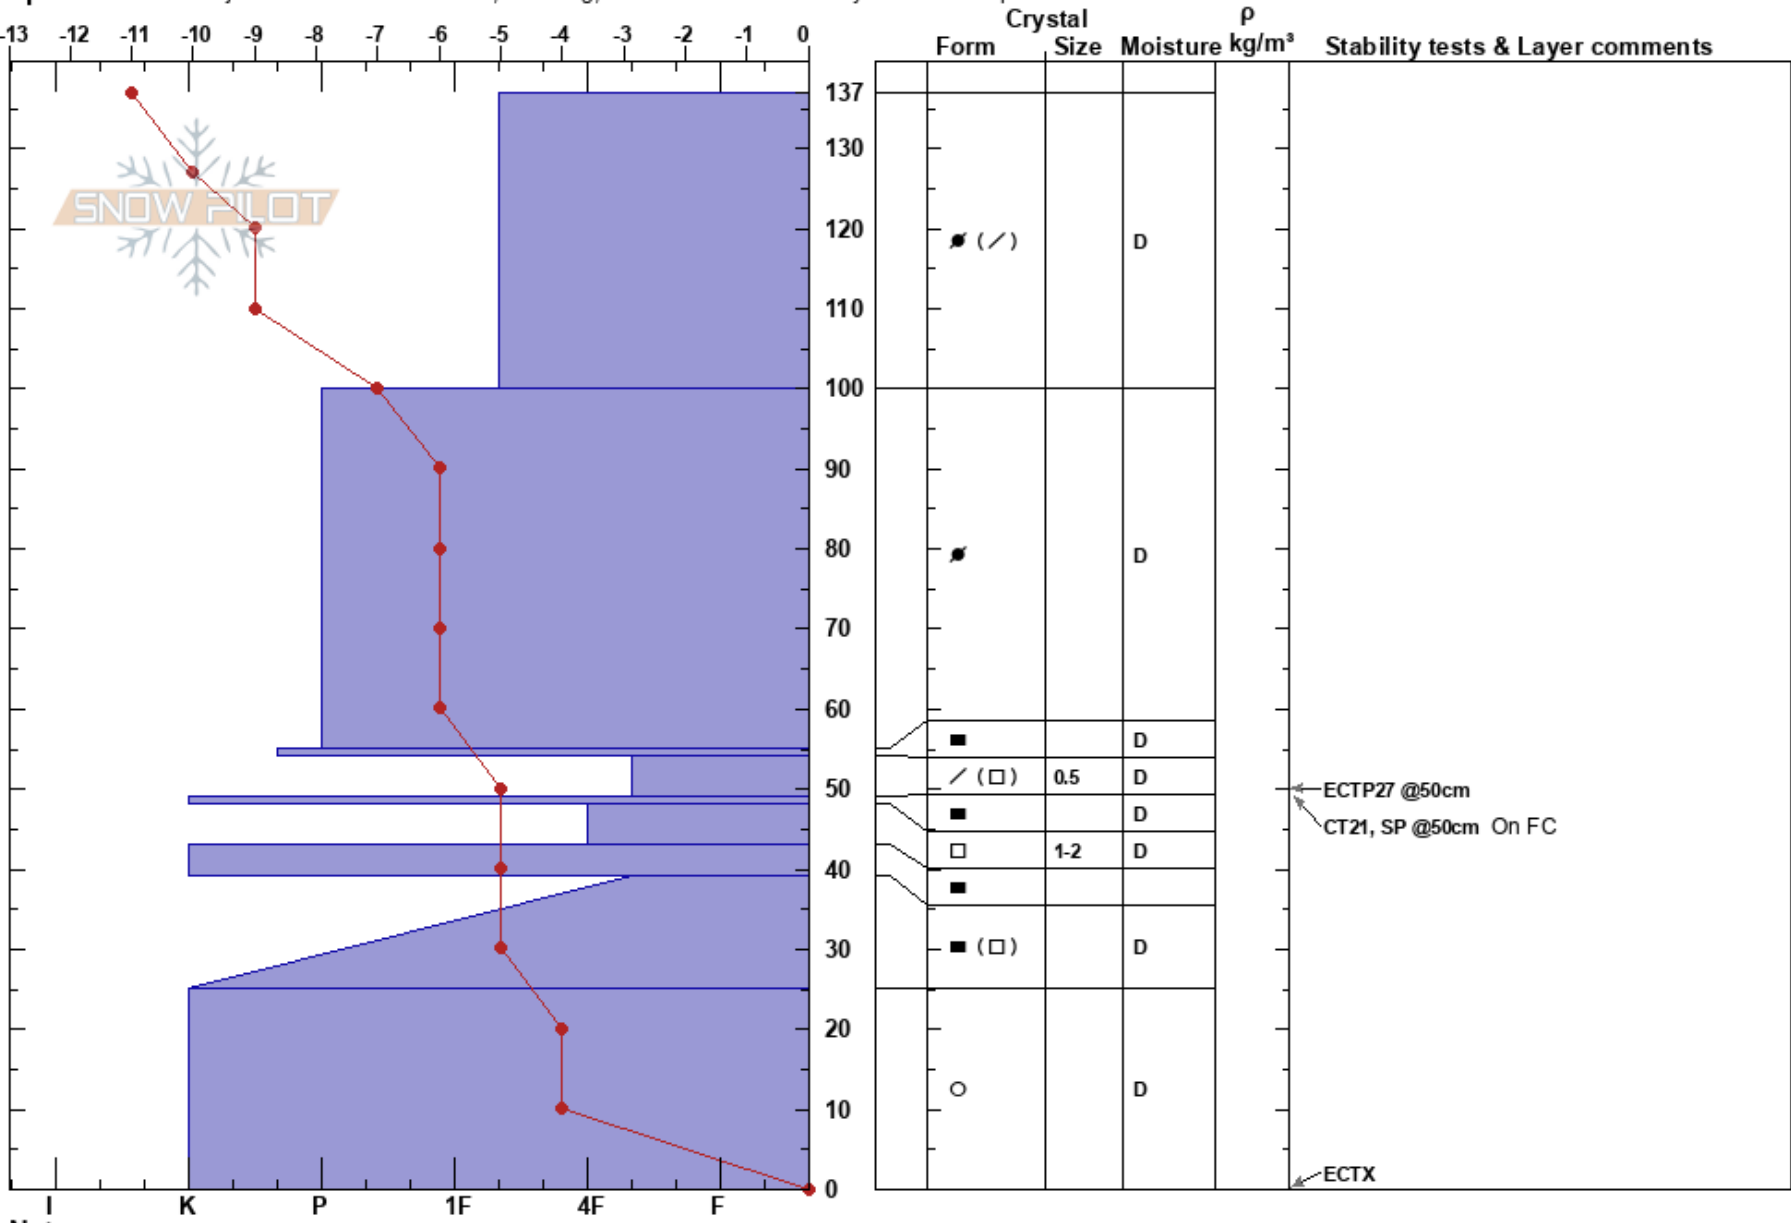

Doolans Crown Wall
 Remarkables Range
 New Zealand
 Elevation: 2000 m
 Aspect: SE

Remarks Snow Safety
 06/07/2023 - 14:00
 Co-ord: -45.06482S, 168.82525E
 Slope Angle: 38°
 Wind Loading:

Stability:
 Air Temperature: 0°C
 Sky Cover: CLR
 Precipitation: NO
 Wind: Calm
 HS: 137
 PF: 5 48-43cm: Problematic layer
 PS: 2

Specifics: Pit is adjacent to avalanche: crown; Cracking; Recent avalanche activity on similar slopes

Notes: Crownwall investigation on Sa Sz 2.5