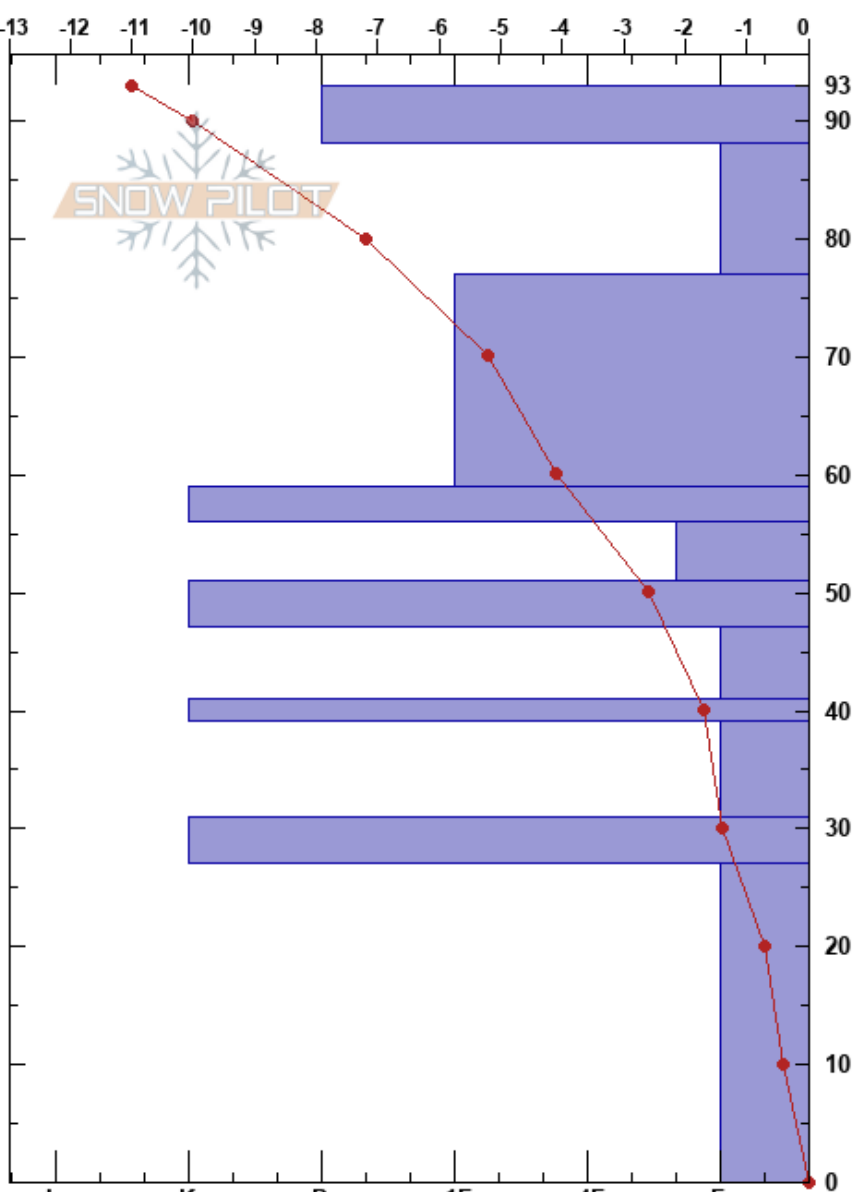

Upper Hourglass
 Remarkables Range
 New Zealand
 Elevation: 1936 m
 Aspect: E

Remarks Snow Safety
 06/07/2023 - 12:37
 Co-ord: -45.05506S, 168.80376E
 Slope Angle: 34°
 Wind Loading:

Stability:
 Air Temperature: 2.7°C
 Sky Cover: CLR
 Precipitation: NO
 Wind: Calm

HS: 93
 PF: 10
 PS: 3
 56-51cm: Problematic layer

Specifics: Pit dug in a Ski Area; Pit is representative of backcountry

Elevation (cm)	Crystal		Moisture	ρ kg/m ³	Stability tests & Layer comments
	Form	Size			
93	/	0.3			
90	• (/)	0.3 (0.3)			
80	/ (•)	0.5			
70	• (/)	0.5			← STV @77cm ← CT1, SP @77cm ← ECTN10 @70cm
60	■				← STE @60cm ← CT10, RP @60cm
50	□	1			← ECTN11 @52cm
40	■				
30	□	2			
20	■				
10	□	2			
0					