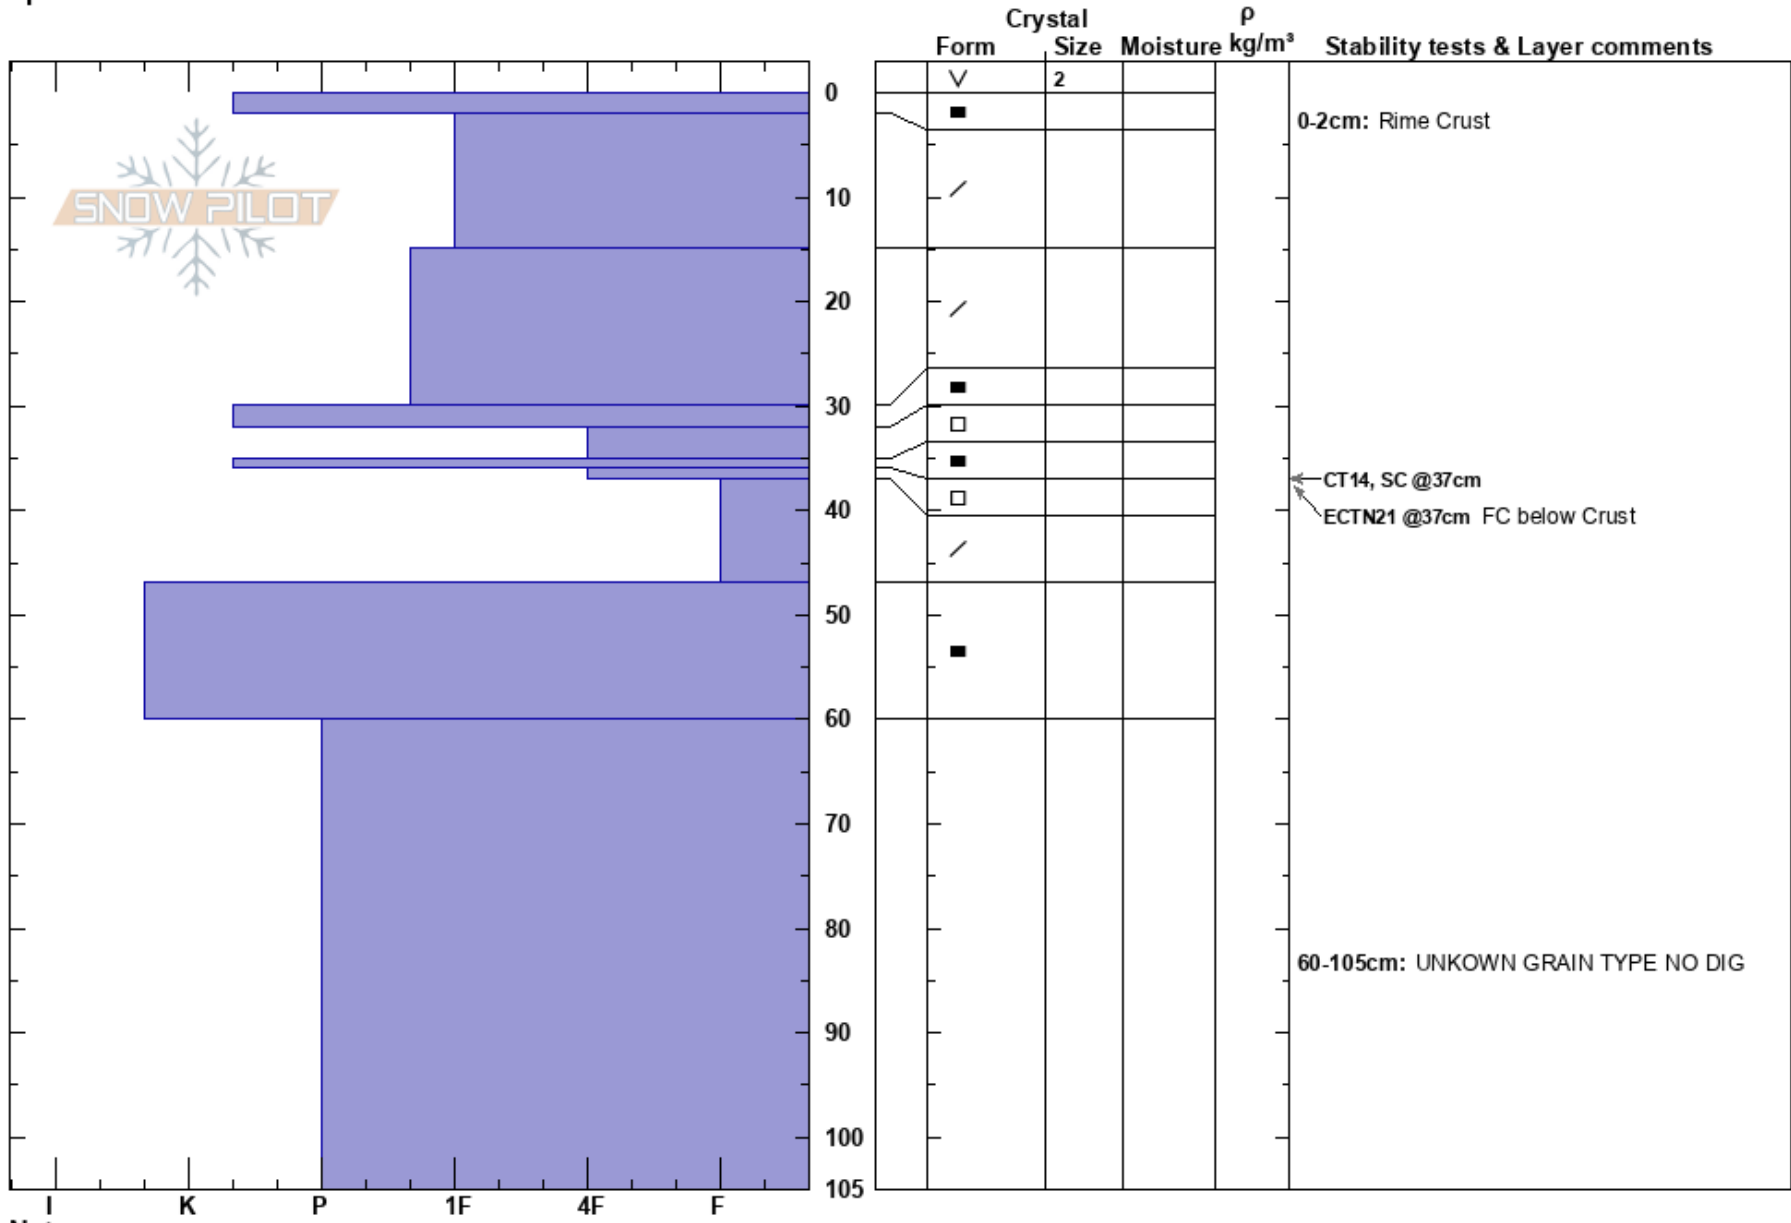

Mt. Brown AGL Heliski  
 Ben Ohau Range  
 New Zealand  
 Elevation: 2000 m  
 Aspect:  
 Specifics:

David Lewis  
 29/06/2023 - 13:00  
 Co-ord: -43.84578S, 170.05704E  
 Slope Angle: 25°  
 Wind Loading:

Stability:  
 Air Temperature: -2.4°C  
 Sky Cover: CLR  
 Precipitation: NO  
 Wind: S Calm

HS: 105  
 Layer Notes:  
 0-2cm: Rime Crust  
 36-37cm: Problematic layer  
 60-105cm: UNKOWN GRAIN TYPE NO DIG