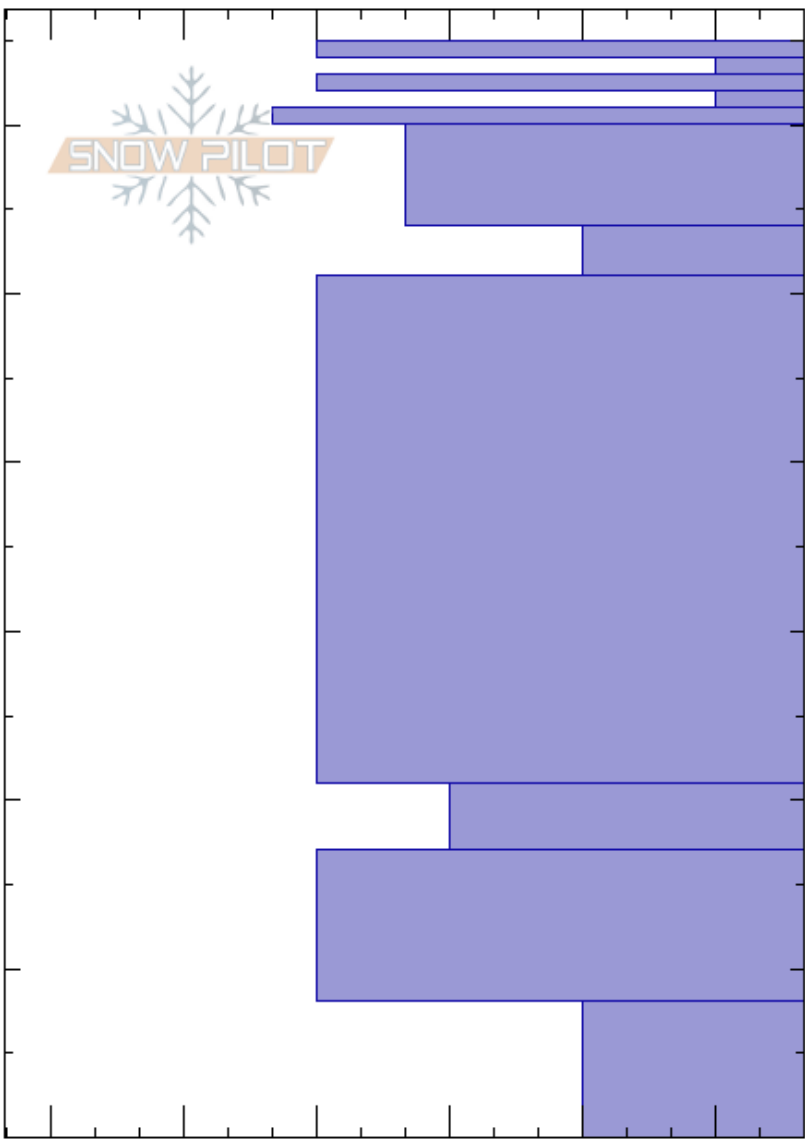

Keyhole
 Remarkables Range
 New Zealand
 Elevation: 1930 m
 Aspect: SE
 Specifics:

Remarks Snow Safety
 29/06/2023 - 11:00
 Co-ord: -45.06050S, 168.82717E
 Slope Angle: 35°
 Wind Loading:

Stability: **HS:65**
 Air Temperature:
 Sky Cover: CLR
 Precipitation: NO
 Wind: Calm
 Layer Notes:
 64-63cm: Problematic layer

Depth (cm)	Crystal		Moisture	ρ kg/m ³	Stability tests & Layer comments
	Form	Size			
65	/	1			
64	=	1			
63	☒	2			← ECTP1 @63cm
62	=	1			
61	∨	10-15			
60	☒	1			
59	☉☉	2			
58	☒	2			← ECTN18 @51cm
57					
56					
55					
54					
53					
52					
51					
50					
49					
48					
47					
46					
45					
44					
43					
42					
41					
40					
39					
38					
37					
36					
35					
34					
33					
32					
31					
30					
29					
28					
27					
26					
25					
24					
23					
22					
21					
20	☐	2			
19					
18					
17					
16					
15					
14					
13					
12					
11					
10					
9					
8					
7					
6					
5					
4					
3					
2					
1					
0					