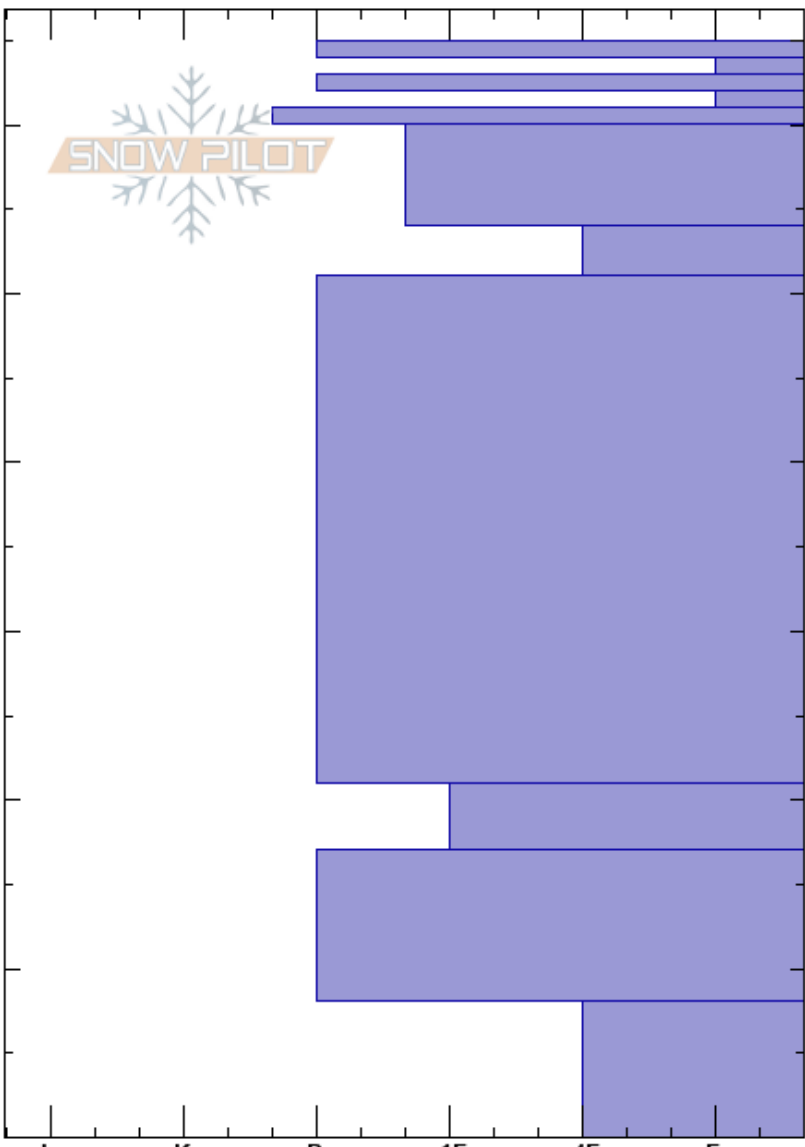

Keyhole
 Remarkables Range
 New Zealand
 Elevation: 1930 m
 Aspect: SE
 Specifics:

Remarks Snow Safety
 29/06/2023 - 11:00
 Co-ord: -45.06050S, 168.82717E
 Slope Angle: 35°
 Wind Loading:

Stability:
 Air Temperature:
 Sky Cover: CLR
 Precipitation: NO
 Wind: Calm

HS:65
 Layer Notes:
 64-63cm: Problematic layer

Depth (cm)	Crystal		Moisture	ρ kg/m ³	Stability tests & Layer comments
	Form	Size			
65	/	1			
64	=	1			
63	☒	2			← ECTP1 @63cm
62	=	1			
61	∨	10-15			
60	☐	1			
59	☉☉	2			
58	☒	2			← ECTN18 @51cm
57					
56					
55					
54					
53					
52					
51					
50					
49					
48					
47					
46					
45					
44					
43					
42					
41					
40					
39					
38					
37					
36					
35					
34					
33					
32					
31					
30					
29					
28					
27					
26					
25					
24					
23					
22					
21					
20	☐	2			
19					
18					
17					
16					
15					
14					
13					
12					
11					
10	●	1			
9					
8					
7					
6					
5					
4					
3					
2					
1					
0					